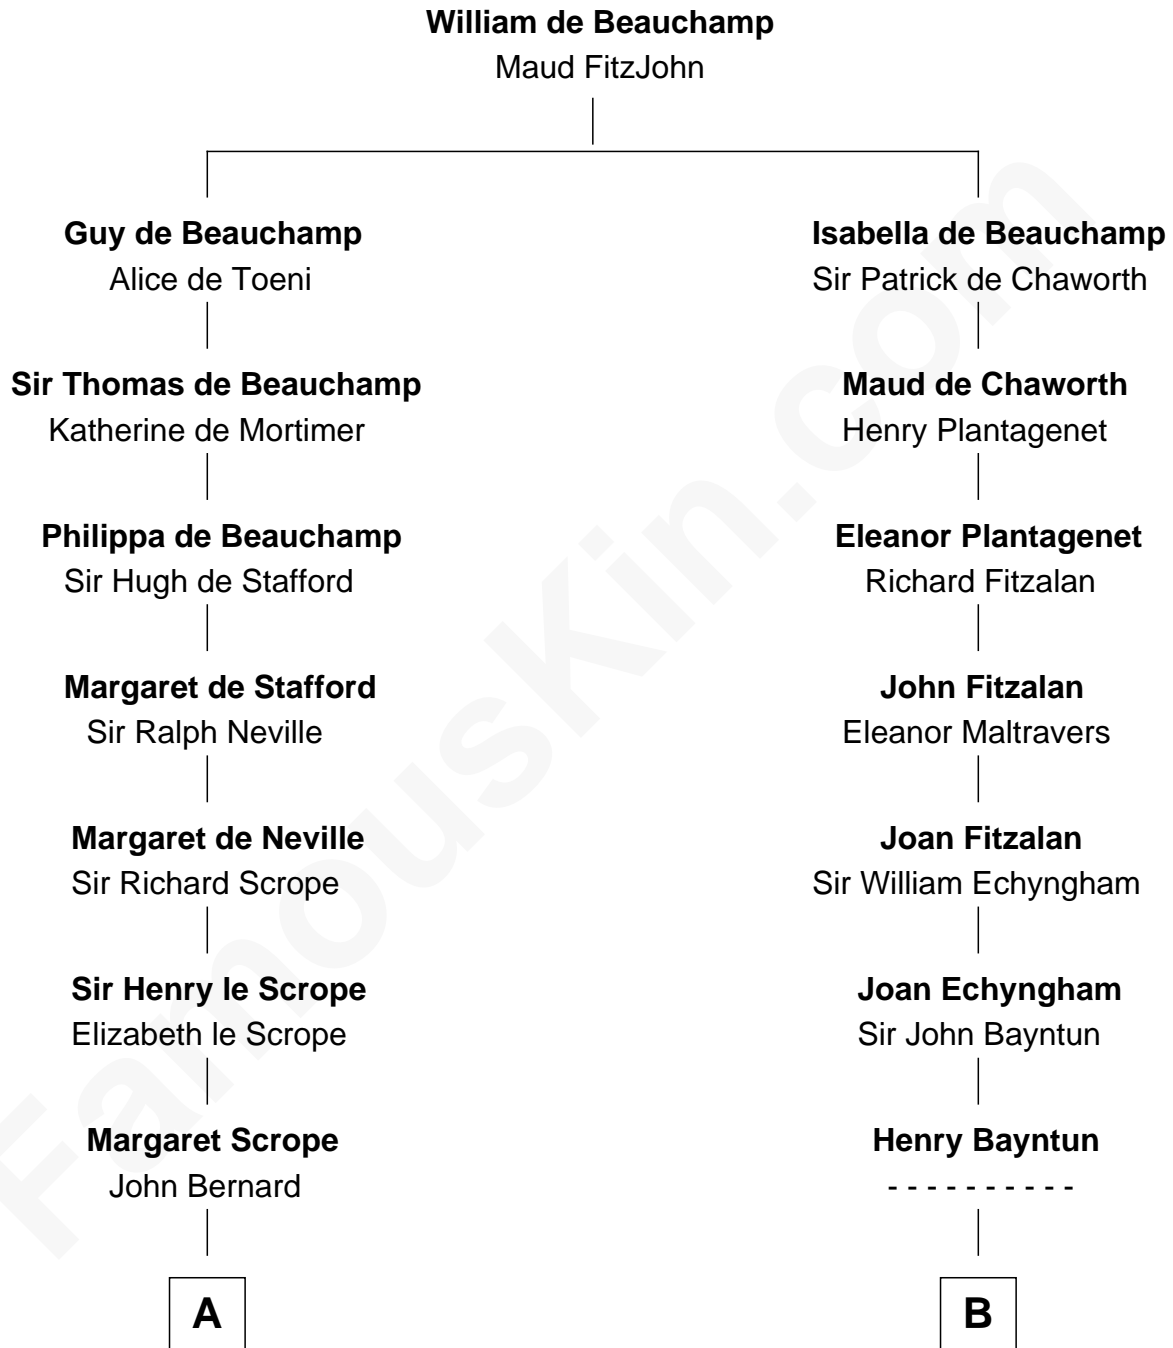

FamousKin.com

Relationship Chart of

Benjamin Harrison V

Signer of the Declaration of Independence

15th cousin 6 times removed of

Sarah Palin

9th Governor of Alaska

C

Thomas S. Ruddock

Maria Nancy Newell

May Belle Ruddock

Henry Charles Brandt

Nellie Marie Brandt

Charles Francis Heath

Charles Richard Heath

Sarah Sheeran

Sarah Palin

9th Governor of Alaska

FamousKin.com