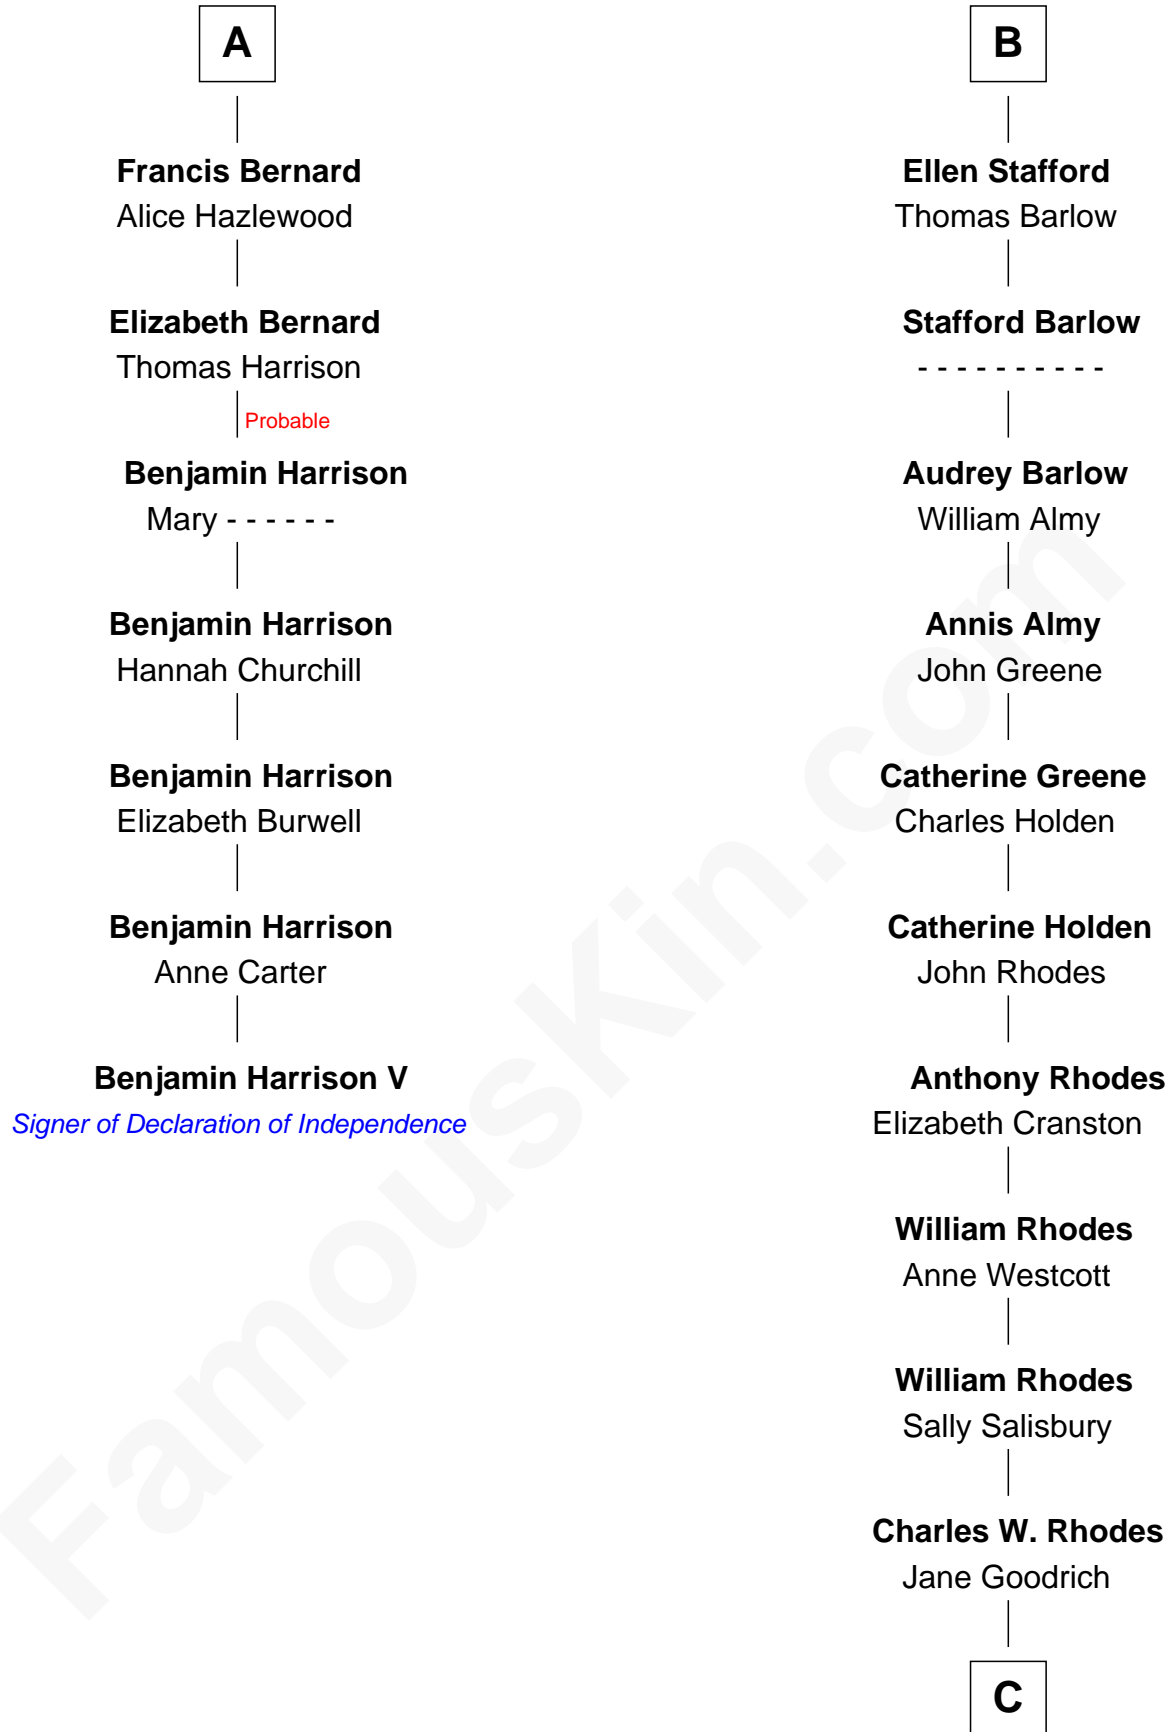

FamousKin.com

Relationship Chart of

Benjamin Harrison V

Signer of the Declaration of Independence

13th cousin 8 times removed of

Sarah Palin

9th Governor of Alaska

Ralph de Stafford

Margaret de Neville
Sir Richard Scrope

Sir Humphrey Stafford
Elizabeth Burdet

Sir Henry le Scrope
Elizabeth le Scrope

Sir Humphrey Stafford
Eleanor Aylesbury

Margaret Scrope
John Bernard

Humphrey Stafford
Katherine Fray

John Bernard
Margaret Daundelyn

Sir Humphrey Stafford
Margaret Fogge

John Bernard
Cecily Muscote

Sir Humphrey Stafford
Margaret Tame

A

B

C

Alma Miranda Rhodes

James W. Heath

Charles R. Heath

Alice Adeline Oriel

Charles Francis Heath

Nellie Marie Brandt

Charles Richard Heath

Sarah Sheeran

Sarah Palin