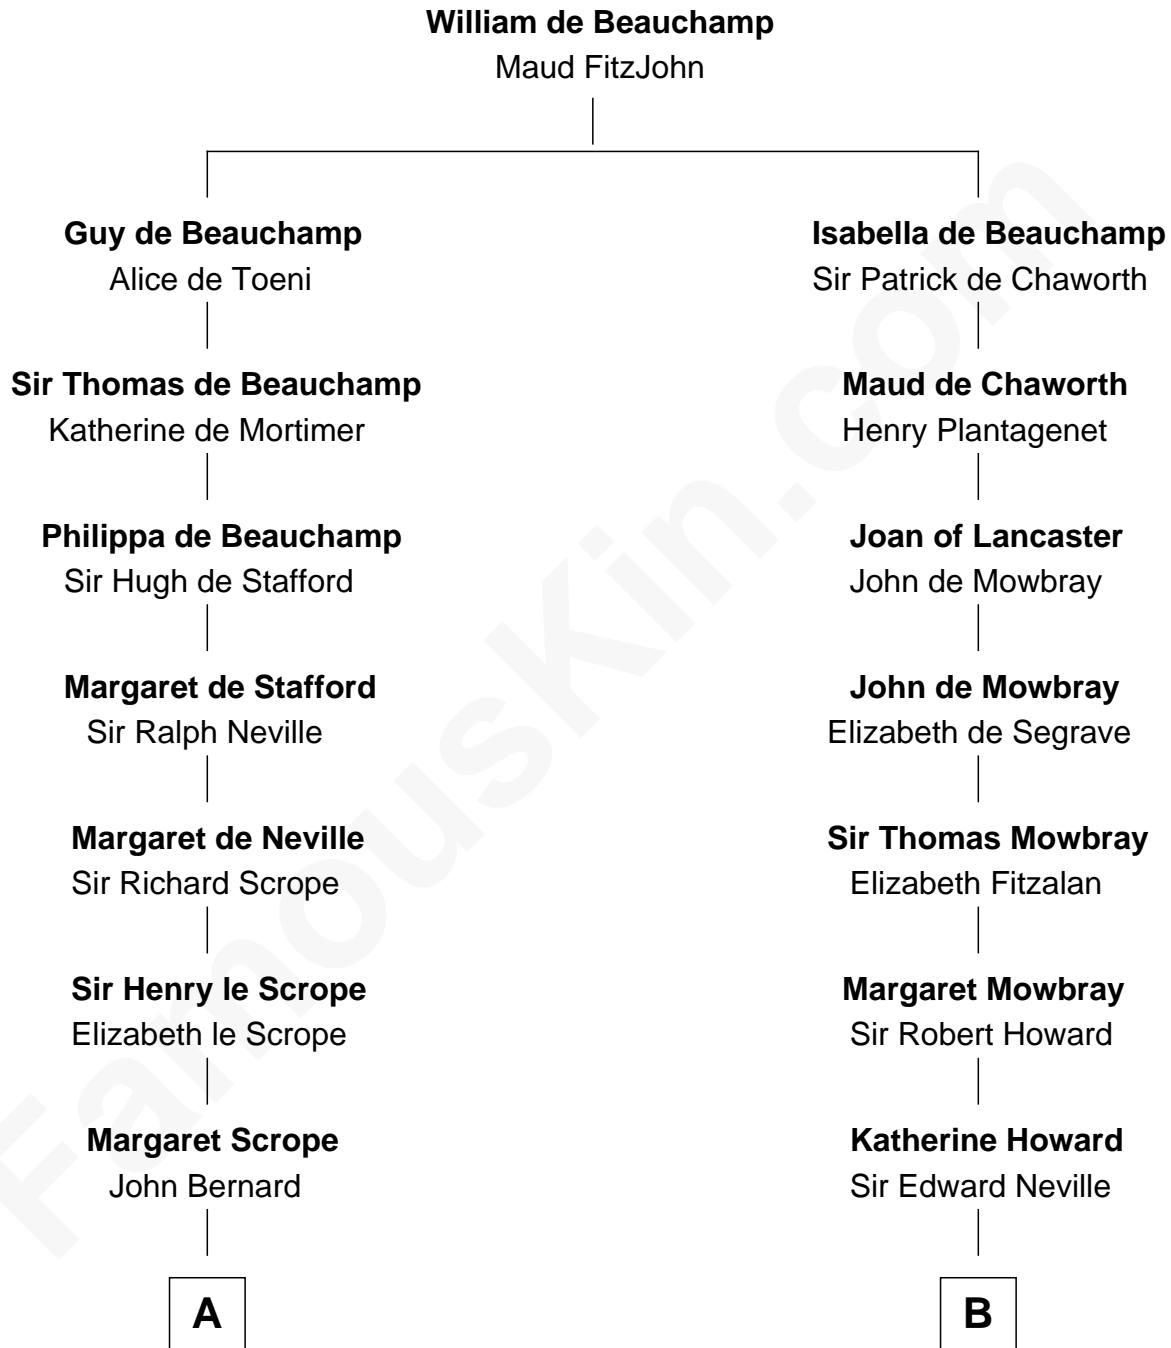

# FamousKin.com

## Relationship Chart of Benjamin Harrison V

*Signer of the Declaration of Independence*

15th cousin 2 times removed of

## Thomas Jefferson

*3rd U.S. President and Signer of the Declaration of Independence*

**A**

**John Bernard**  
Margaret Daundelyn

**John Bernard**  
Cecily Muscote

**Francis Bernard**  
Alice Hazlewood

**Elizabeth Bernard**  
Thomas Harrison

Probable

**Benjamin Harrison**  
Mary - - - - -

**Benjamin Harrison**  
Hannah Churchill

**Benjamin Harrison**  
Elizabeth Burwell

**Benjamin Harrison**  
Anne Carter

**Benjamin Harrison V**  
*Signer of Declaration of Independence*