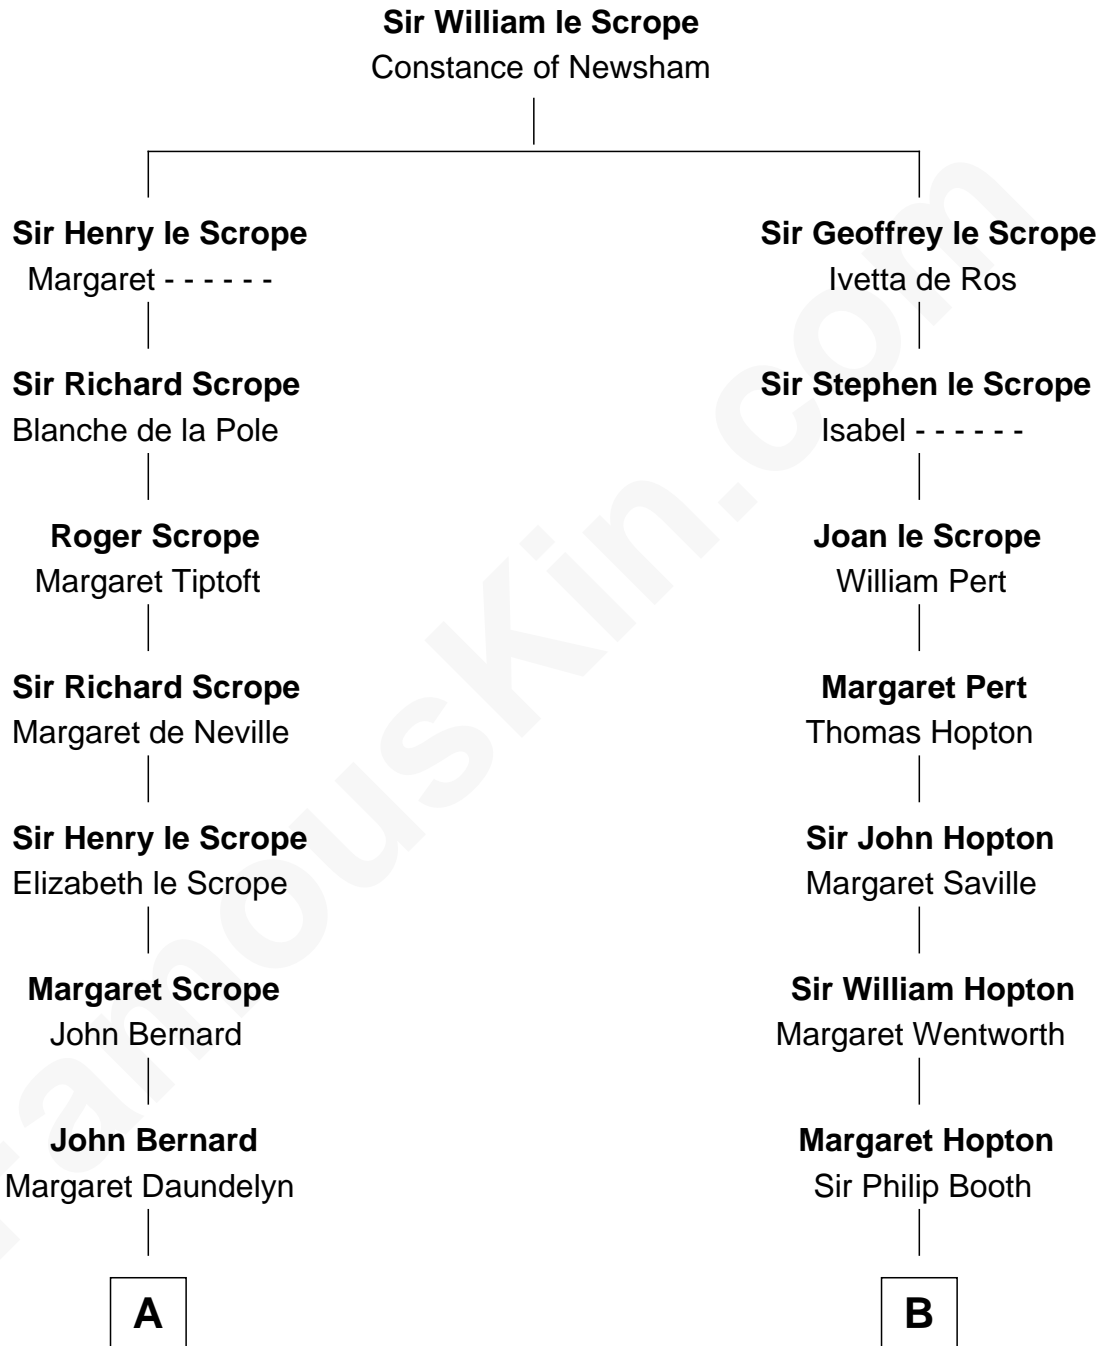

FamousKin.com

Relationship Chart of Benjamin Harrison V

Signer of the Declaration of Independence

14th cousin 2 times removed of

Thomas Jefferson

3rd U.S. President and Signer of the Declaration of Independence

A

John Bernard
Cecily Muscote

Francis Bernard
Alice Hazlewood

Elizabeth Bernard
Thomas Harrison

Probable

Benjamin Harrison
Mary - - - - -

Benjamin Harrison
Hannah Churchill

Benjamin Harrison
Elizabeth Burwell

Benjamin Harrison
Anne Carter

Benjamin Harrison V
Signer of Declaration of Independence

B

Audrey Booth
Sir William de Lytton

Sir Robert Lytton
Frances Cavalery

Anne Lytton
Sir John Borlase

Anne Borlase
Sir Euseby Isham