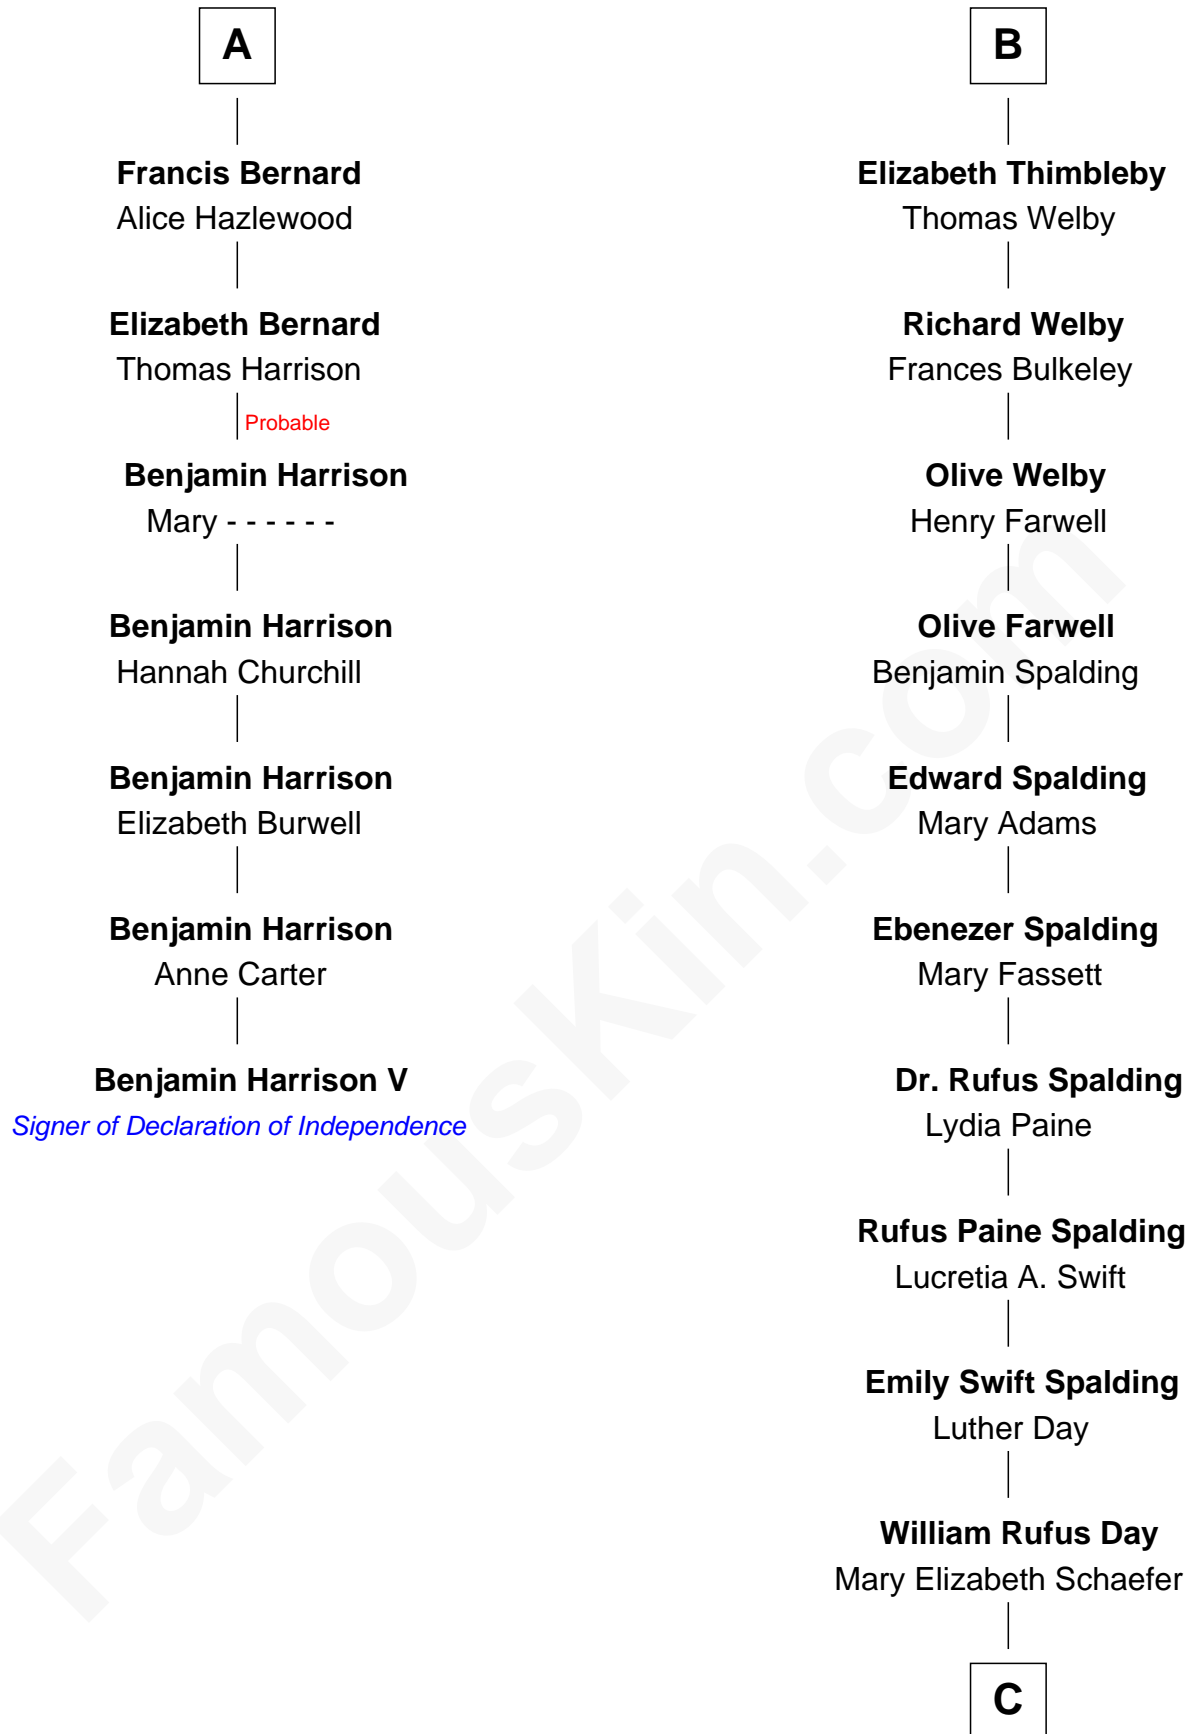

FamousKin.com

Relationship Chart of Benjamin Harrison V

Signer of the Declaration of Independence

13th cousin 7 times removed of

Anna Gunn

TV and Movie Actress

Sir William de Ros
Margery de Badlesmere

C

Luther N. Day

Ida McKinley Barber

Ida McKinley Day

Clemens Earl Gunn

Clemens Earl Gunn

Sharon Anna Kathryn Peters

Anna Gunn

TV and Movie Actress