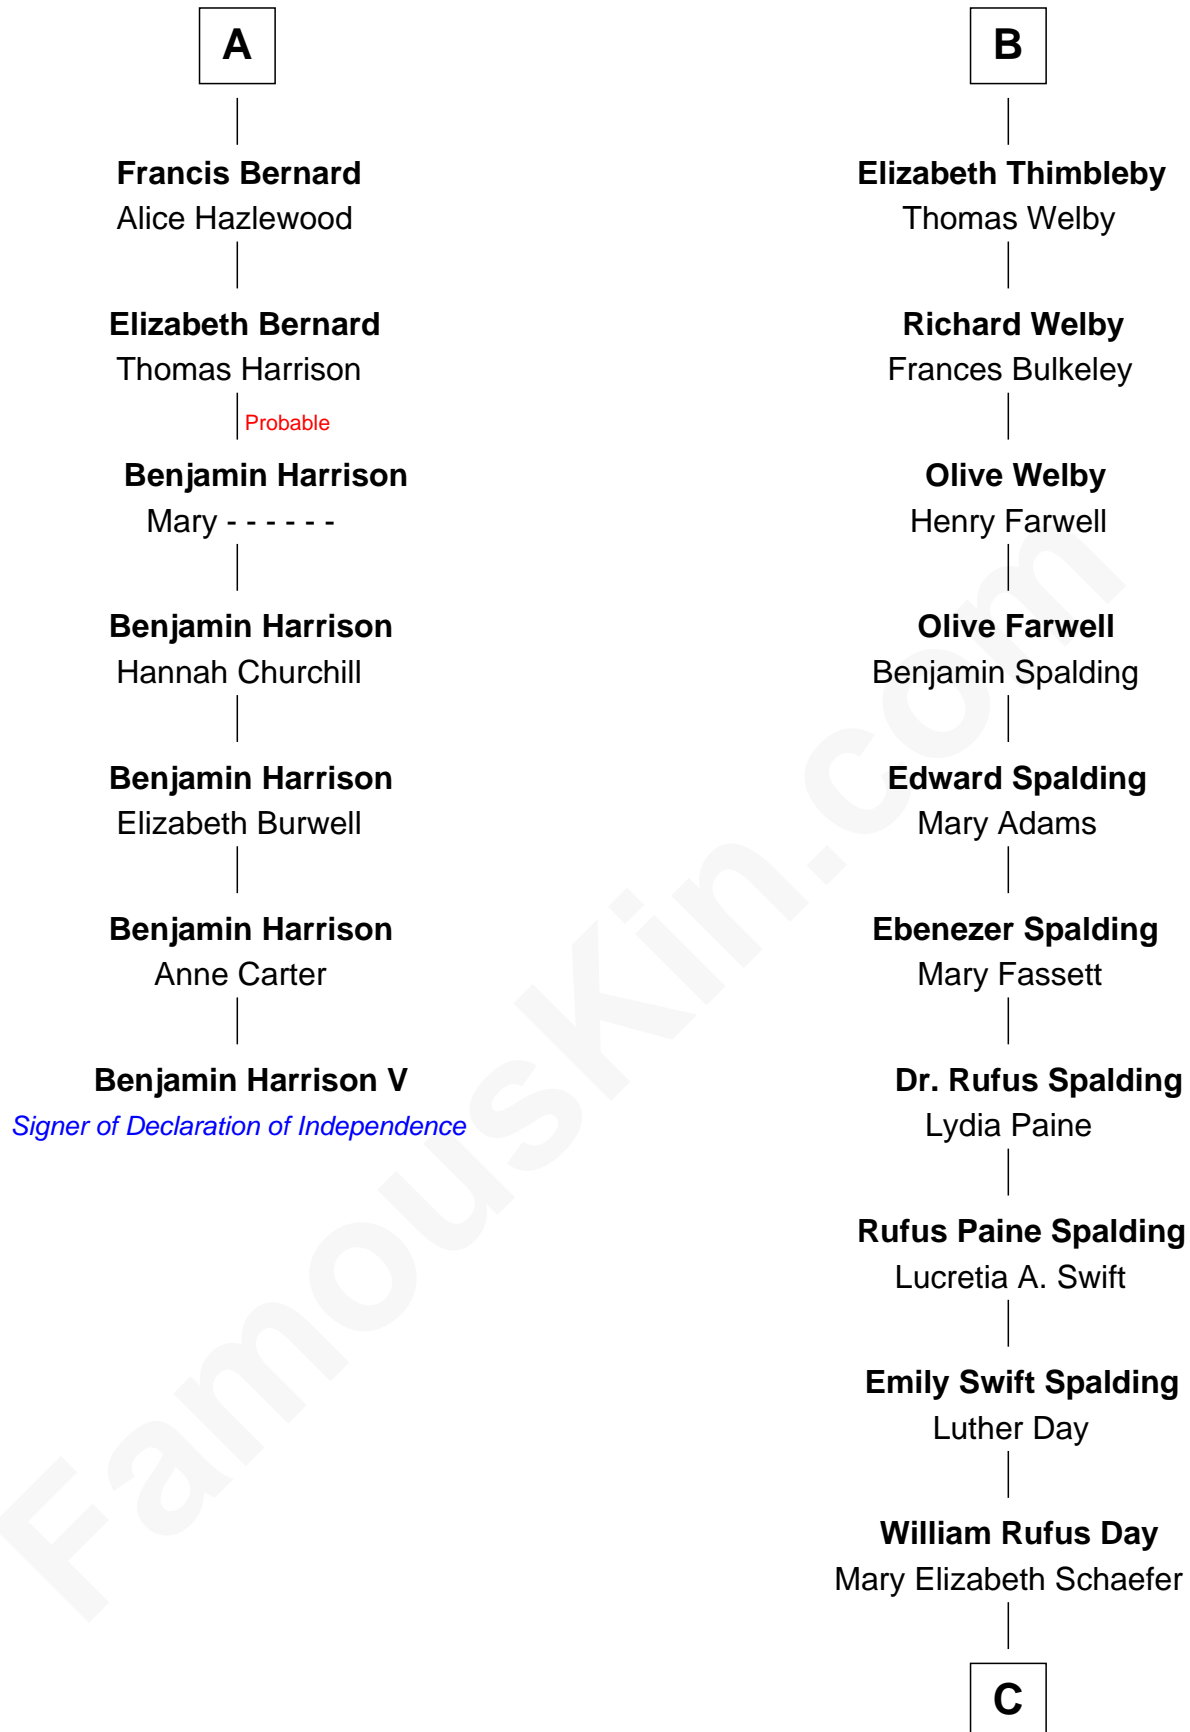

## Relationship Chart of Benjamin Harrison V

*Signer of the Declaration of Independence*

13th cousin 7 times removed of

**Anna Gunn**

*TV and Movie Actress*

**Margery de Badlesmere**

Sir William de Ros

**C**

**Luther N. Day**

Ida McKinley Barber

**Ida McKinley Day**

Clemens Earl Gunn

**Clemens Earl Gunn**

Sharon Anna Kathryn Peters

**Anna Gunn**

*TV and Movie Actress*