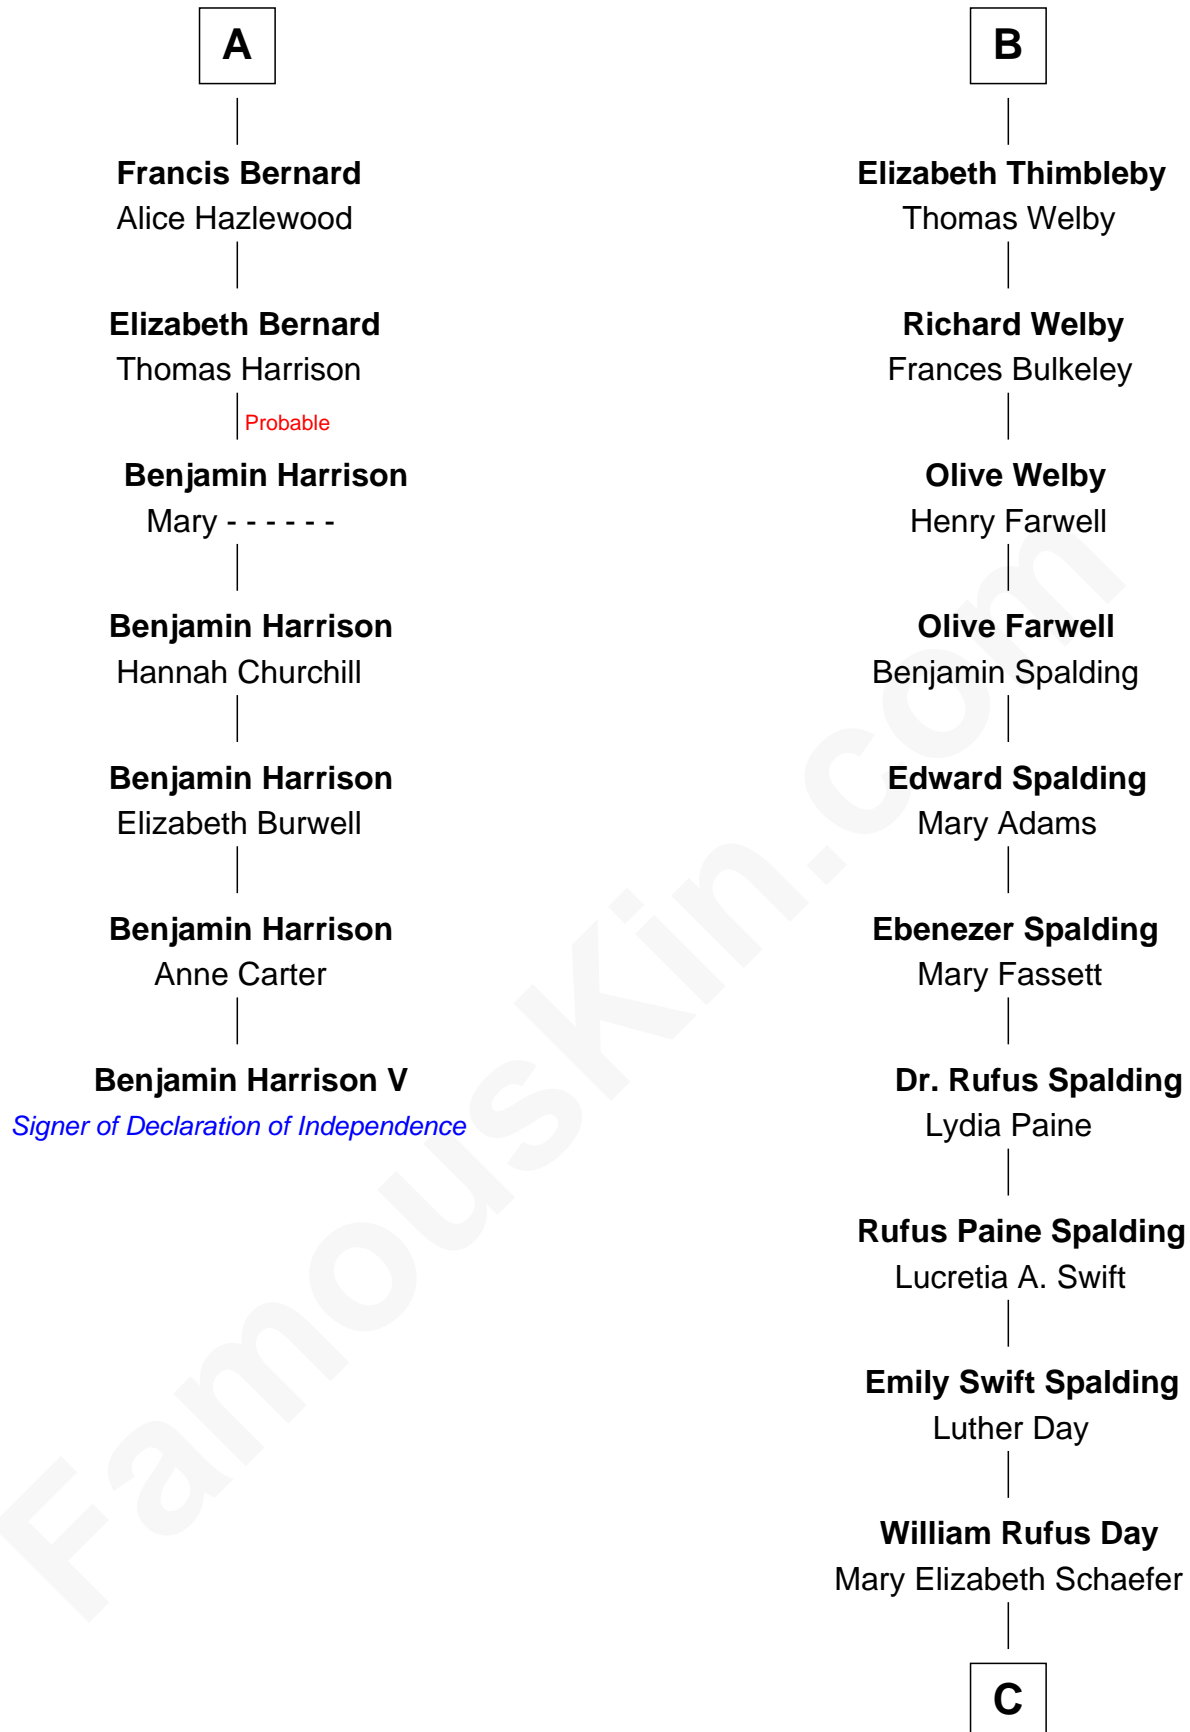

FamousKin.com

Relationship Chart of Benjamin Harrison V

Signer of the Declaration of Independence

13th cousin 7 times removed of

Anna Gunn

TV and Movie Actress

C

Luther N. Day

Ida McKinley Barber

Ida McKinley Day

Clemens Earl Gunn

Clemens Earl Gunn

Sharon Anna Kathryn Peters

Anna Gunn

TV and Movie Actress