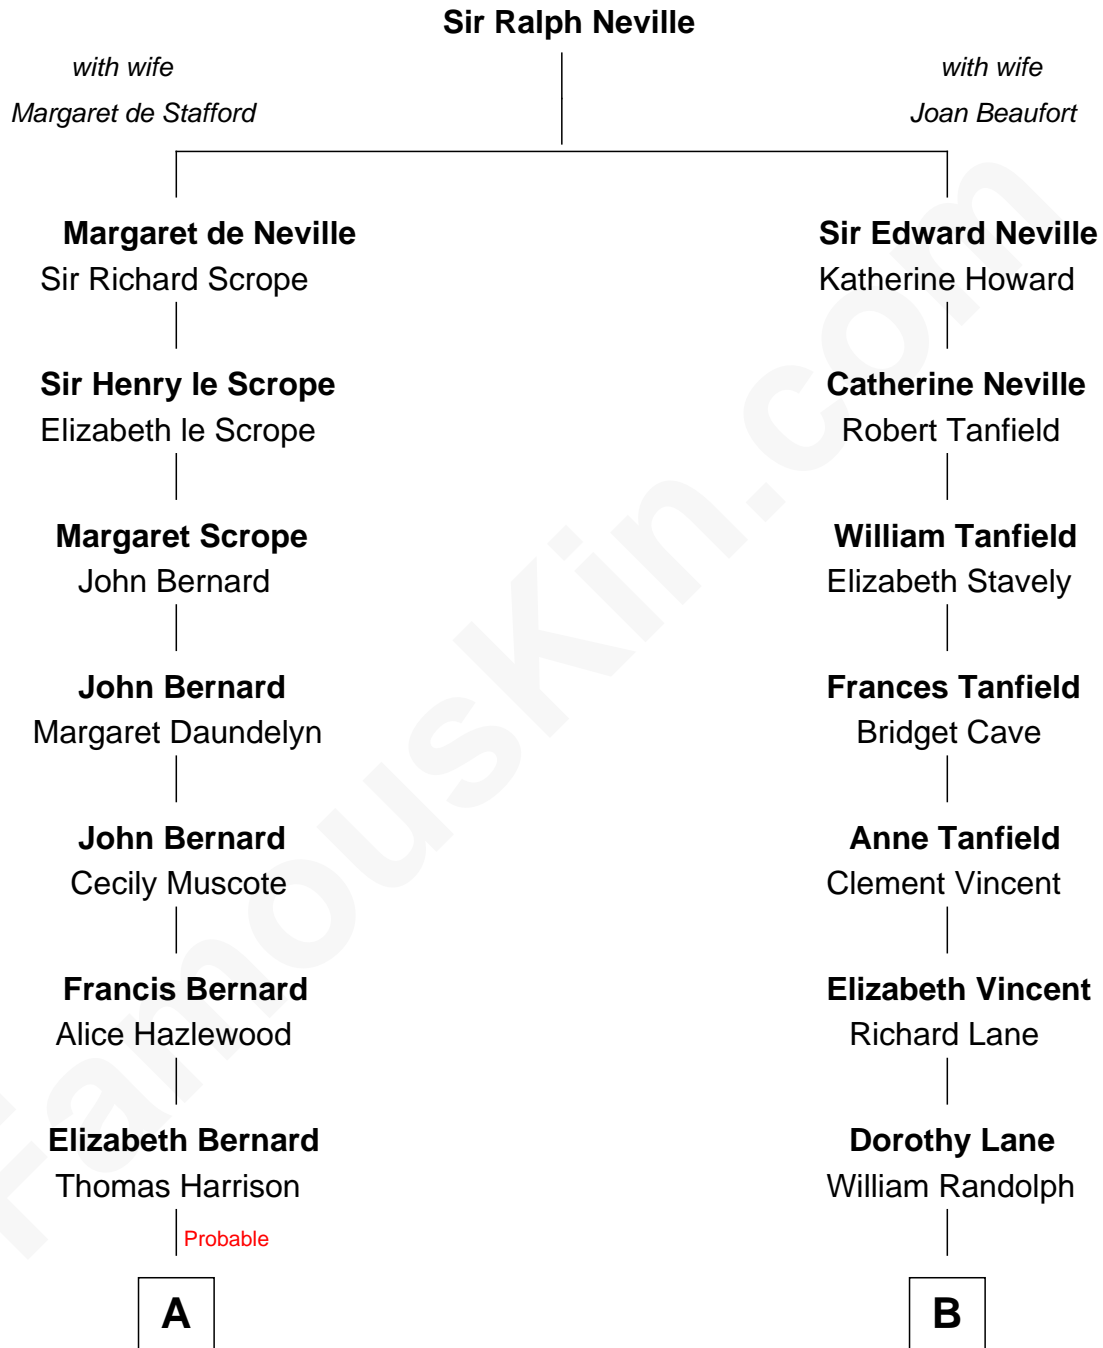

FamousKin.com

Relationship Chart of Benjamin Harrison V

Signer of the Declaration of Independence

11th cousin 7 times removed of

Mary Chapin Carpenter
Singer and Songwriter

C

Mary Bowie Robertson
Chapin Carpenter

Mary Chapin Carpenter
Singer and Songwriter

FamousKin.com