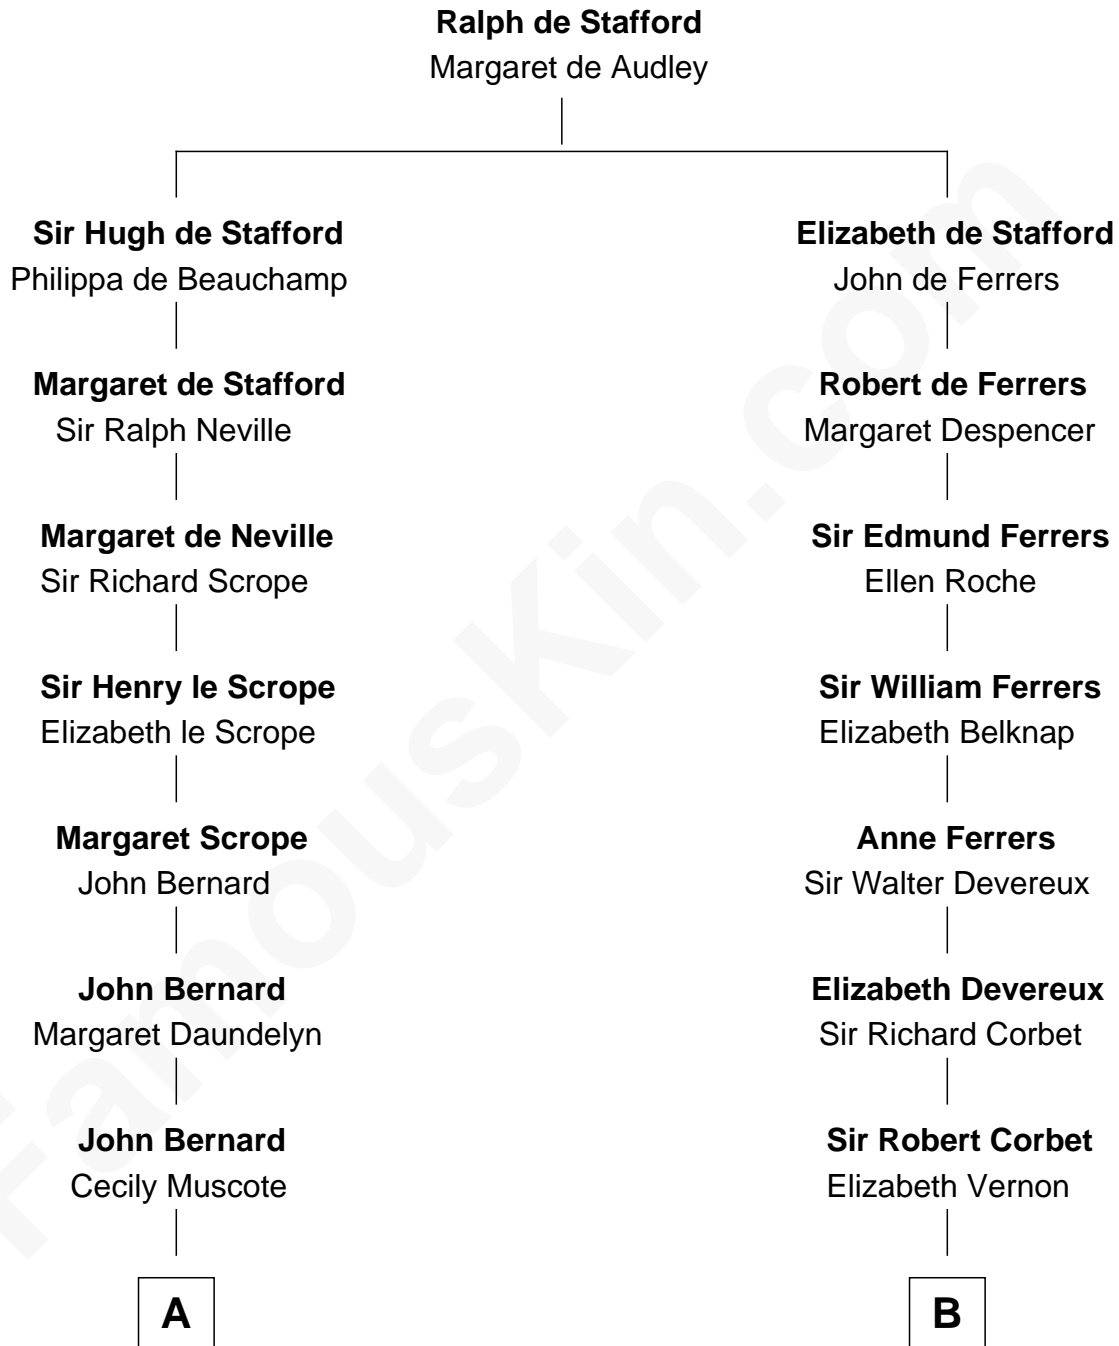

FamousKin.com

Relationship Chart of

Benjamin Harrison V

Signer of the Declaration of Independence

13th cousin 4 times removed of

James Russell Lowell

American "Fireside" Poet

A

Francis Bernard
Alice Hazlewood

Elizabeth Bernard
Thomas Harrison

Probable

Benjamin Harrison
Mary - - - - -

Benjamin Harrison
Hannah Churchill

Benjamin Harrison
Elizabeth Burwell

Benjamin Harrison
Anne Carter