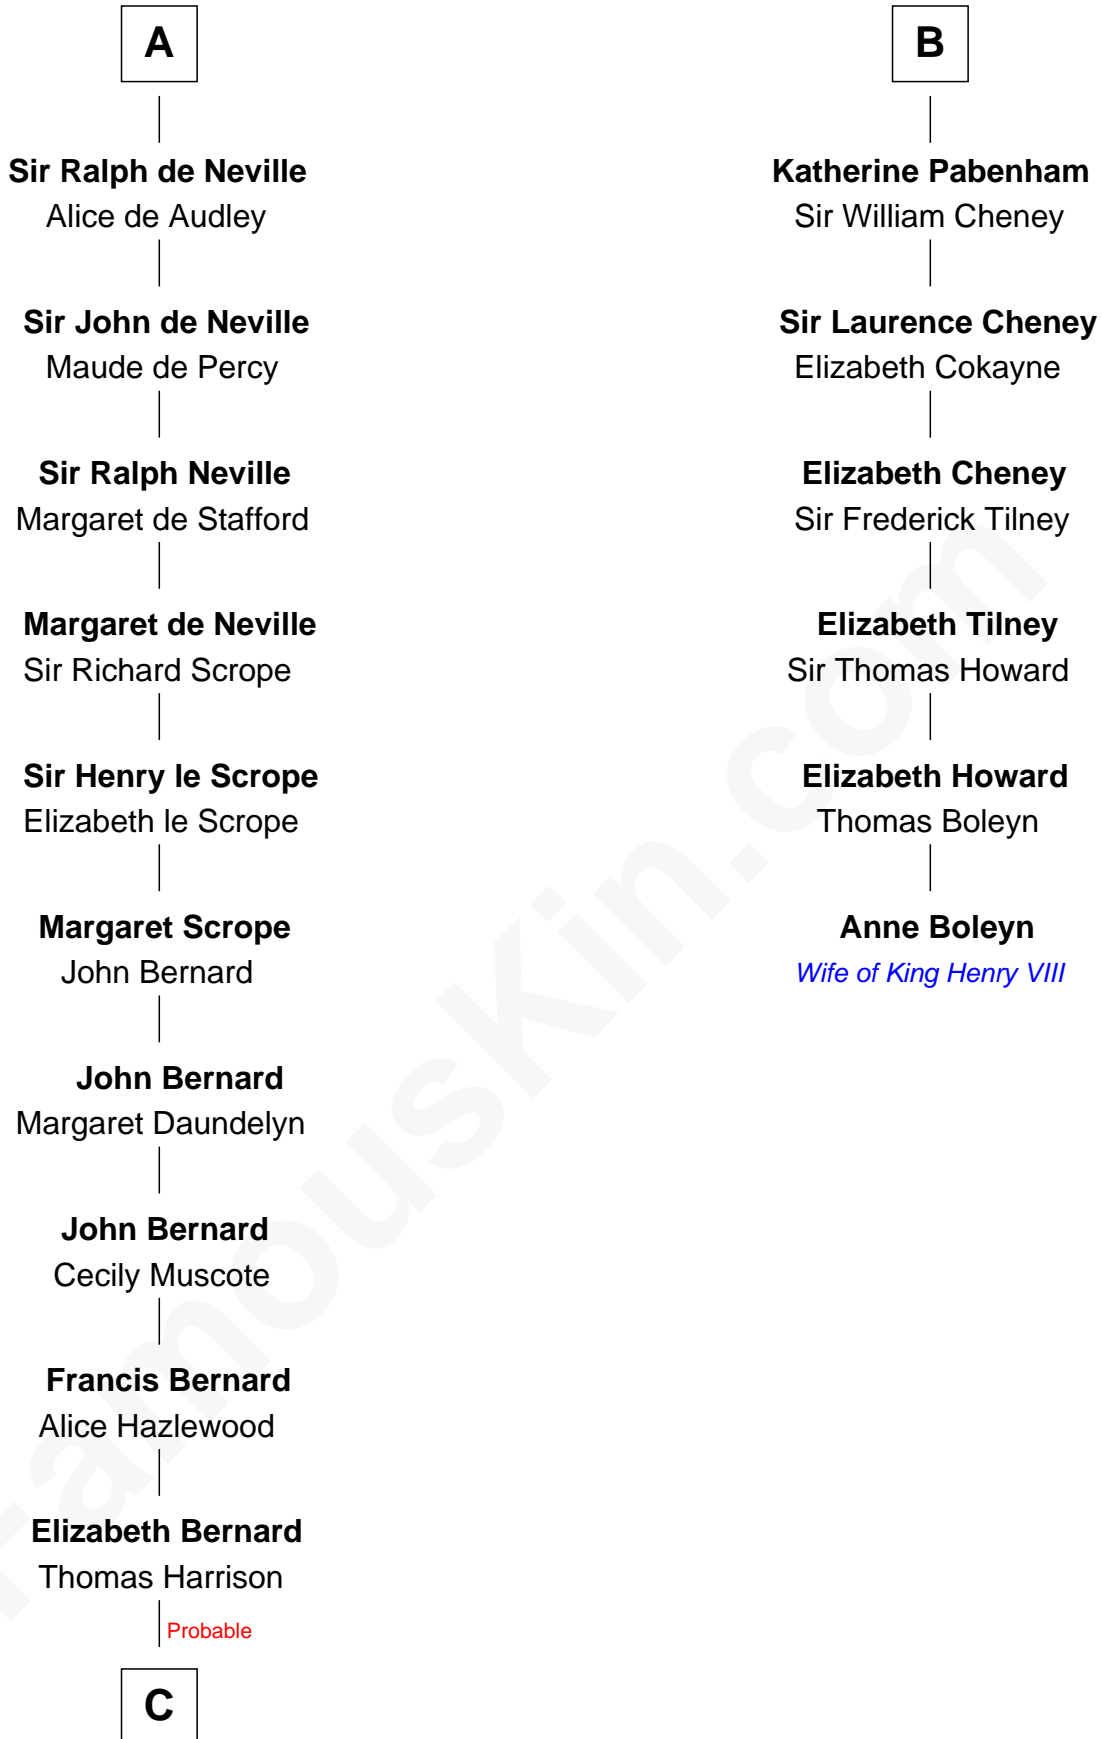

FamousKin.com

Relationship Chart of

Benjamin Harrison V

Signer of the Declaration of Independence

12th cousin 9 times removed of

Anne Boleyn

2nd Wife of King Henry VIII

William I de Lancaster
Gundred de Warenne

C

Benjamin Harrison

Mary - - - - -

Benjamin Harrison

Hannah Churchill

Benjamin Harrison

Elizabeth Burwell

Benjamin Harrison