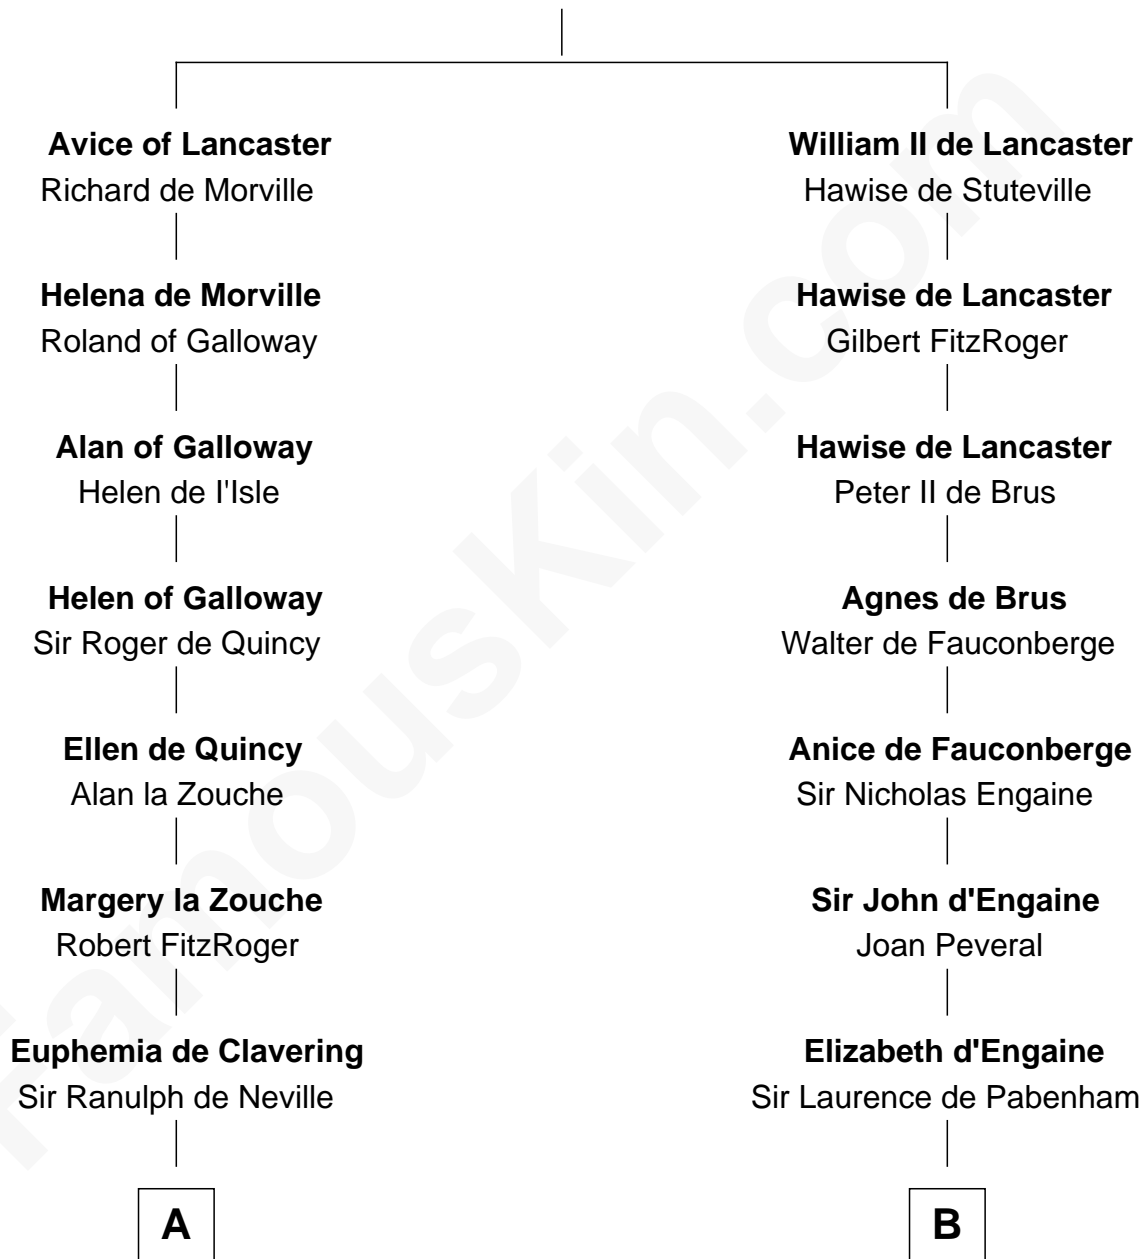

FamousKin.com

Relationship Chart of

Benjamin Harrison V

Signer of the Declaration of Independence

12th cousin 9 times removed of

Anne Boleyn

2nd Wife of King Henry VIII

William I de Lancaster
Gundred de Warenne

C

Benjamin Harrison

Mary - - - - -

Benjamin Harrison

Hannah Churchill

Benjamin Harrison

Elizabeth Burwell

Benjamin Harrison

Anne Carter

Benjamin Harrison V

Signer of Declaration of Independence

FamousKin.com