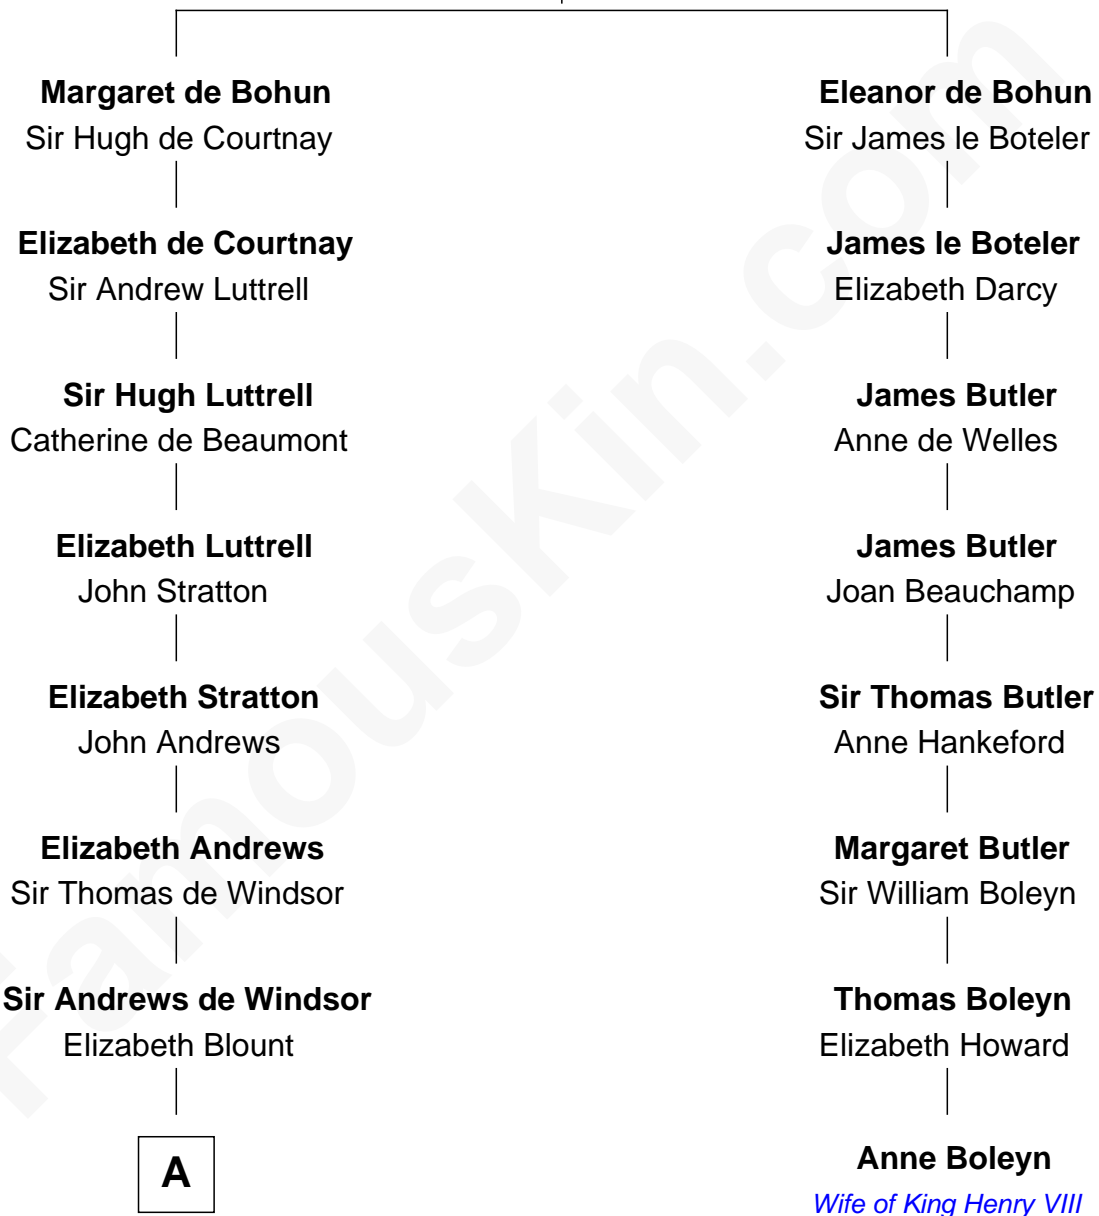

FamousKin.com

Relationship Chart of

Benjamin Harrison V

Signer of the Declaration of Independence

7th cousin 6 times removed of

Anne Boleyn

2nd Wife of King Henry VIII

Humphrey de Bohun
Elizabeth Plantagenet

A

Edith Windsor
George Ludlow

Thomas Ludlow
Jane Pyle

Gabriel Ludlow
Phillis - - - - -

Sarah Ludlow
Col. John Carter

Col. Robert Carter
Elizabeth Landon

Anne Carter
Benjamin Harrison

Benjamin Harrison V