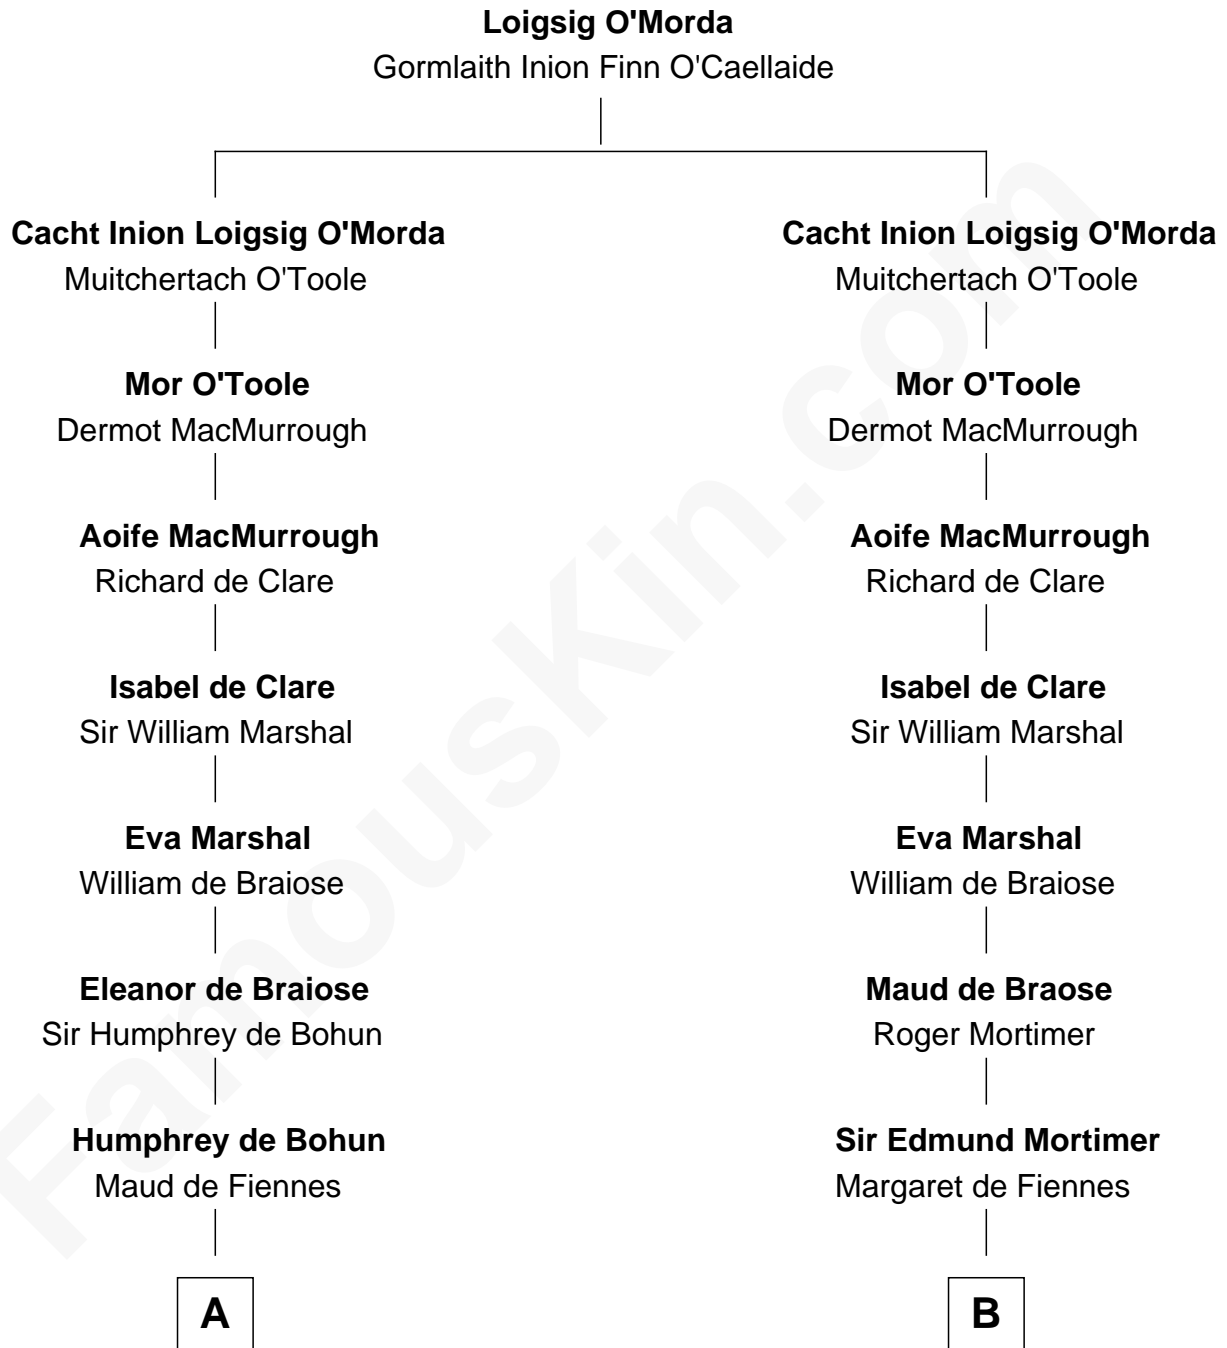

# FamousKin.com

## Relationship Chart of Benjamin Harrison V

Signer of the Declaration of Independence

14th cousin 7 times removed of

**King Henry VIII**  
King of England

**C**

**Gabriel Ludlow**

Phillis -----

**Sarah Ludlow**

Col. John Carter

**Col. Robert Carter**

Elizabeth Landon

**Anne Carter**

Benjamin Harrison

**Benjamin Harrison V**

*Signer of Declaration of Independence*

FamousKin.com