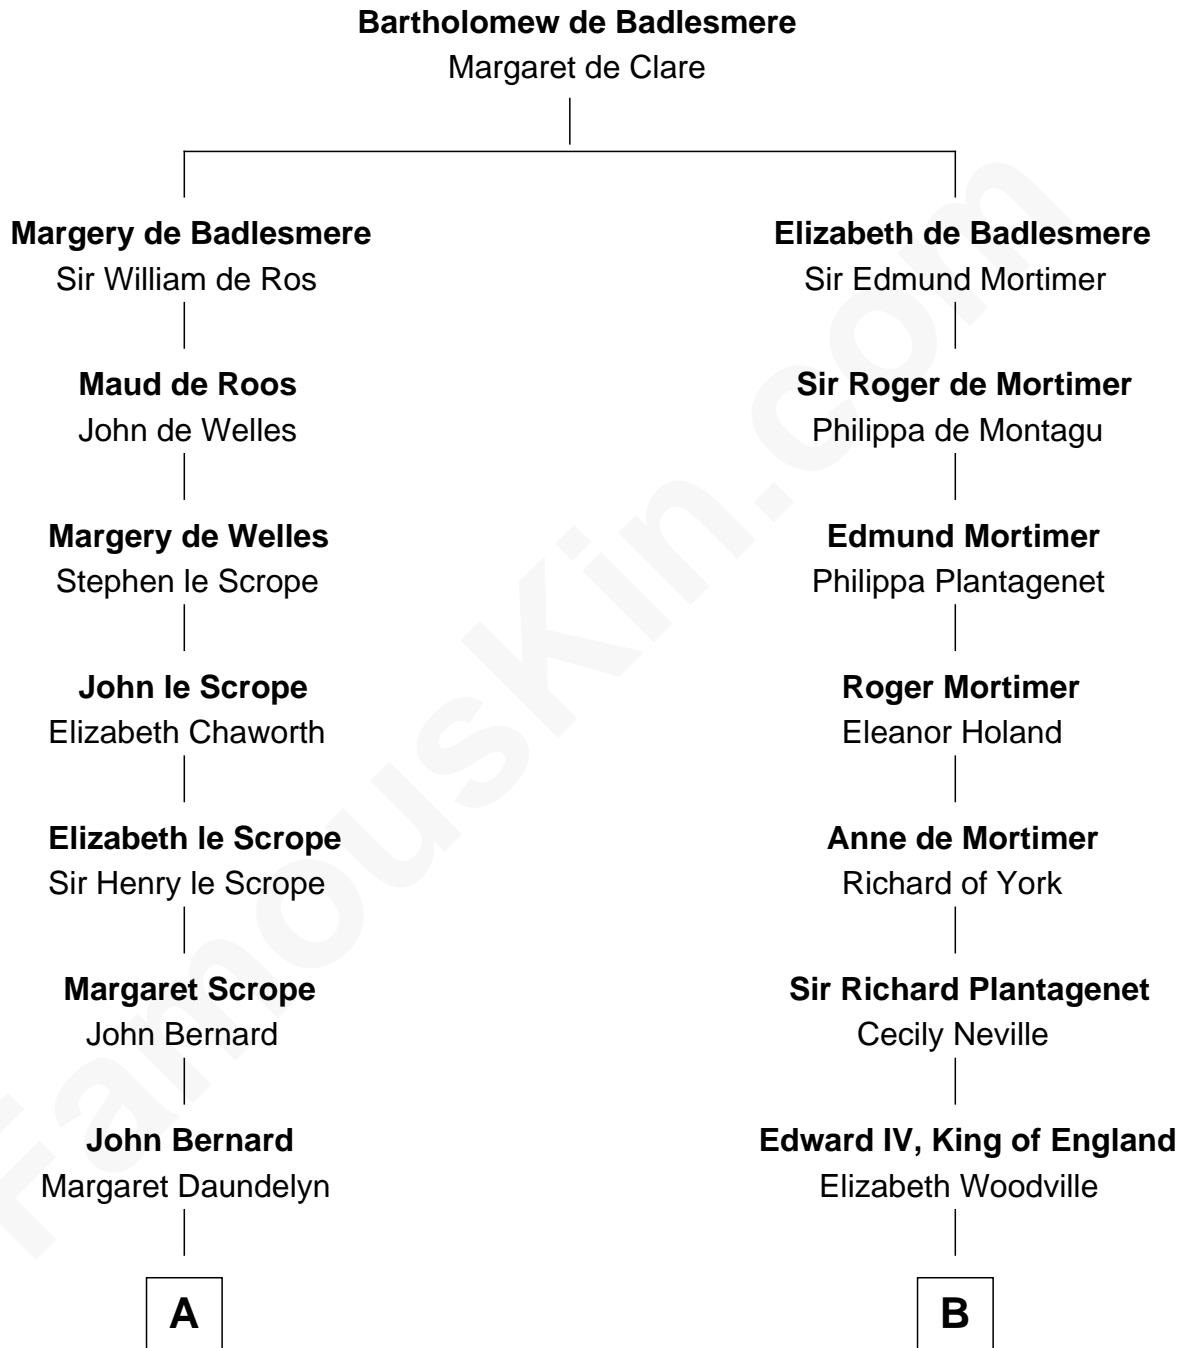

# FamousKin.com

## Relationship Chart of

### Benjamin Harrison V

*Signer of the Declaration of Independence*

8th cousin 6 times removed of

**King Henry VIII**  
*King of England*

**A**

**John Bernard**  
Cecily Muscote

**Francis Bernard**  
Alice Hazlewood