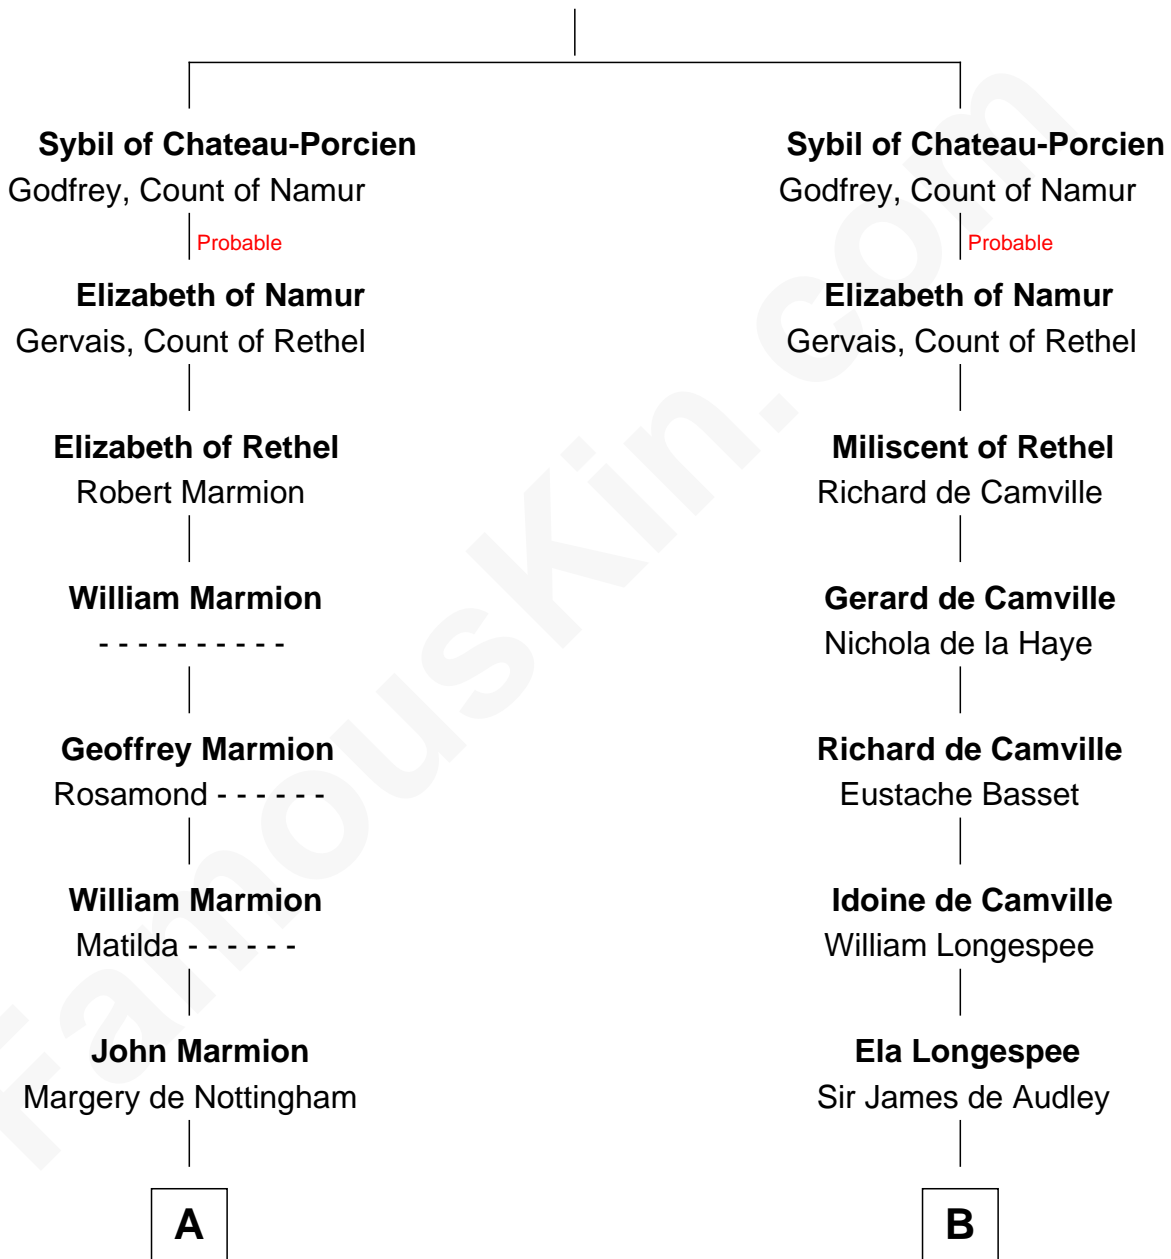

# FamousKin.com

## Relationship Chart of Benjamin Harrison V

Signer of the Declaration of Independence

14th cousin 7 times removed of

**King Henry VIII**  
King of England

Roger, Count of Chateau-Porcien

**C**

—  
**Martha Bacon**

Anthony Smith

—  
**Abigail Smith**

Lewis Burwell

—  
**Elizabeth Burwell**

Benjamin Harrison

—  
**Benjamin Harrison**

Anne Carter

—  
**Benjamin Harrison V**