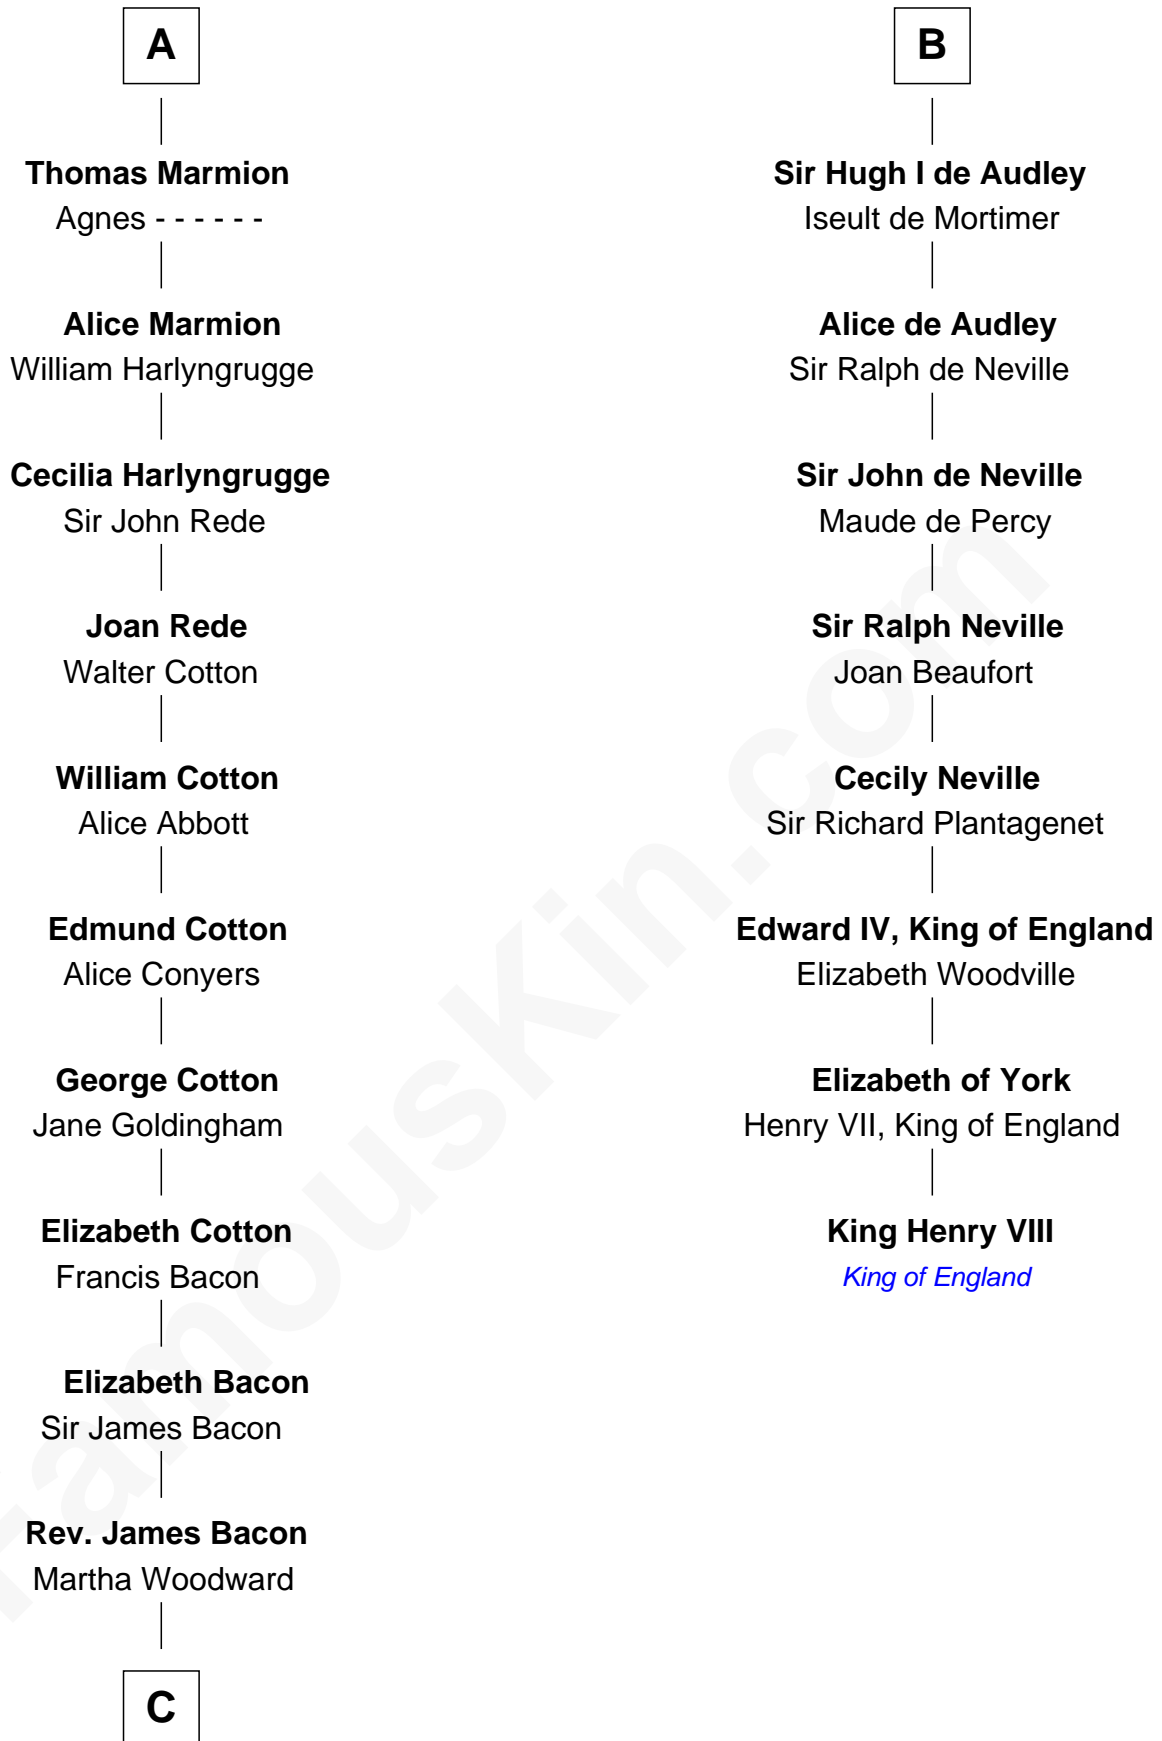

## Relationship Chart of Benjamin Harrison V

Signer of the Declaration of Independence

14th cousin 7 times removed of

**King Henry VIII**  
King of England

Roger, Count of Chateau-Porcien

**C**

—  
**Martha Bacon**

Anthony Smith

—  
**Abigail Smith**

Lewis Burwell

—  
**Elizabeth Burwell**

Benjamin Harrison

—  
**Benjamin Harrison**

Anne Carter

—  
**Benjamin Harrison V**