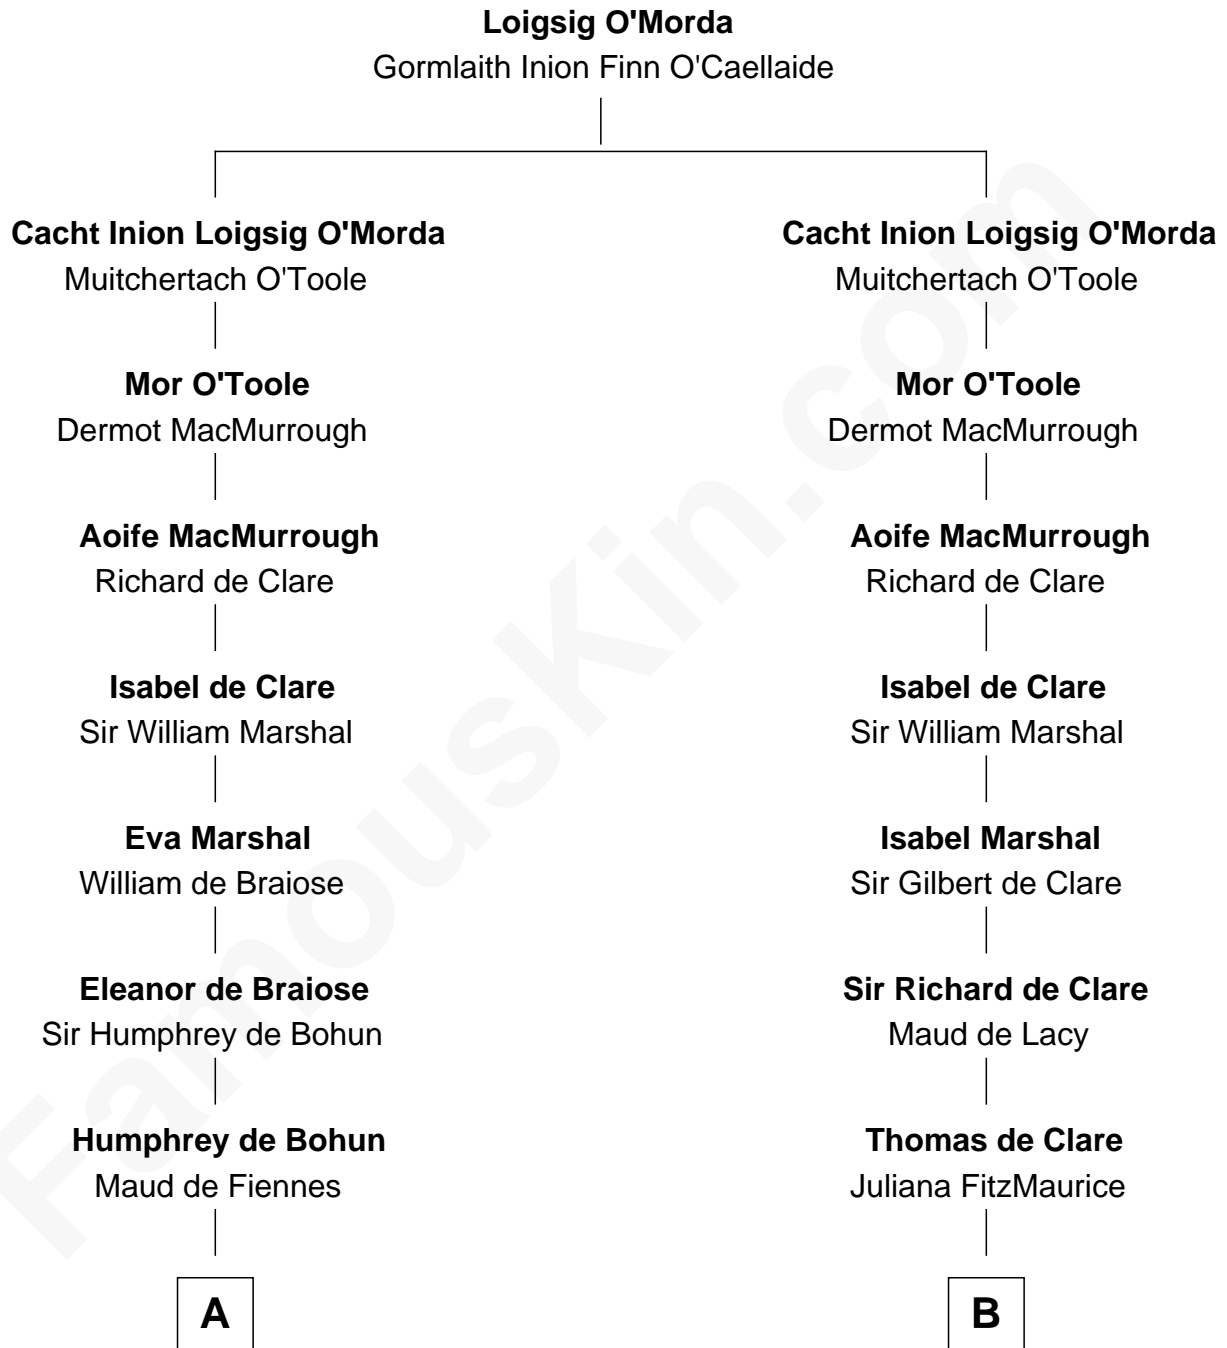

## Relationship Chart of

### Benjamin Harrison V

Signer of the Declaration of Independence

15th cousin 6 times removed of

**Jane Seymour**

3rd Wife of King Henry VIII

**C**

**Gabriel Ludlow**

Phillis - - - - -