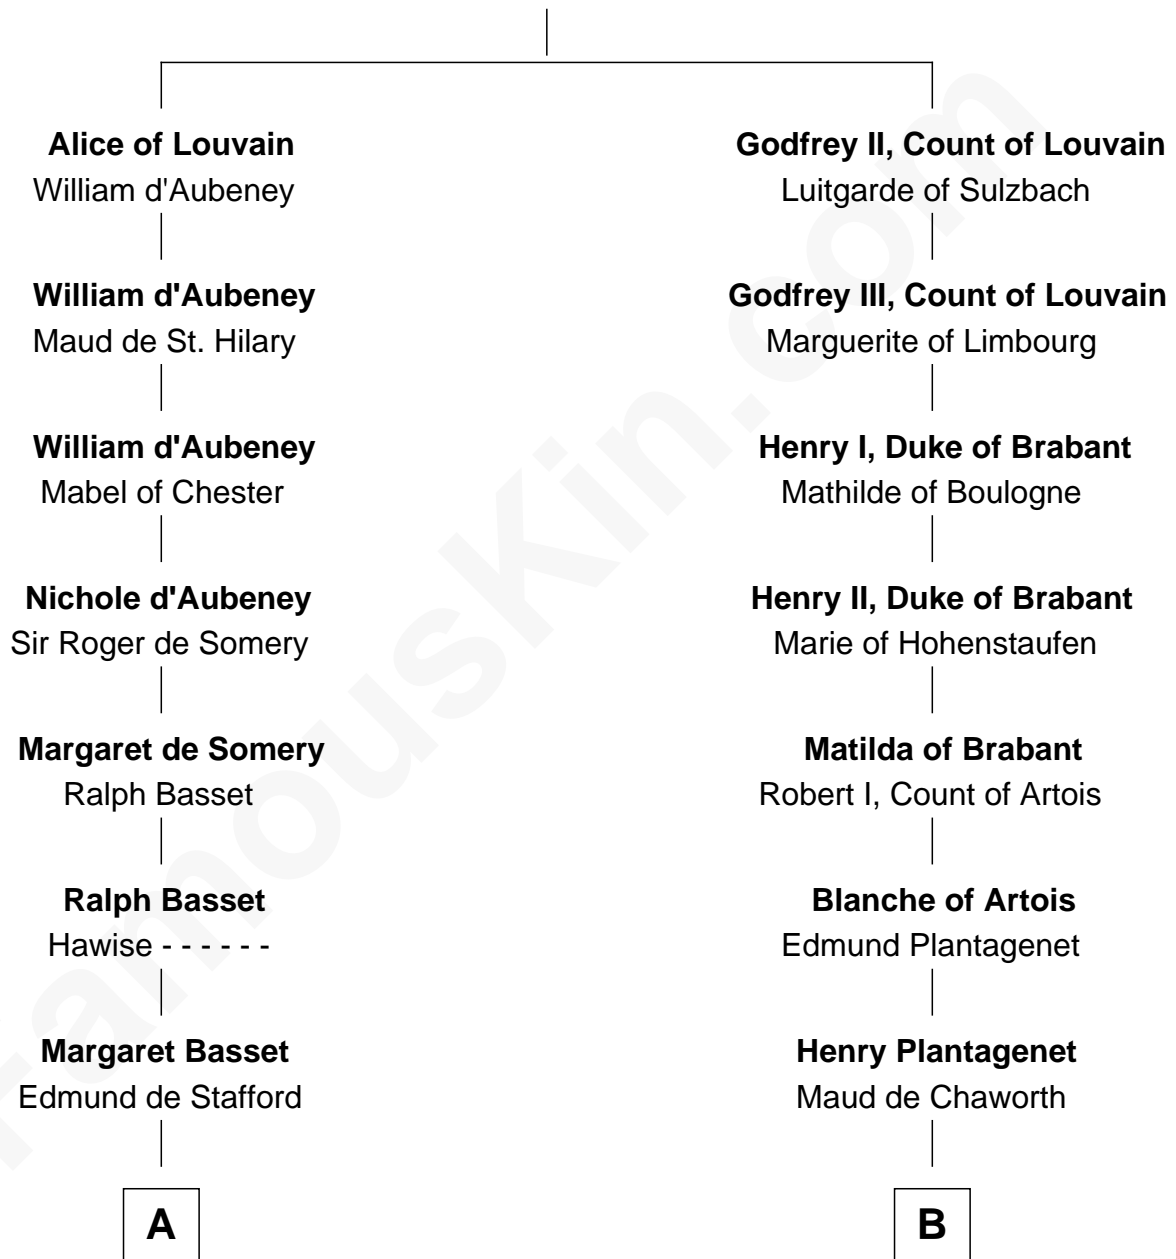

## Relationship Chart of

### Benjamin Harrison V

*Signer of the Declaration of Independence*

14th cousin 7 times removed of

**Jane Seymour**

*3rd Wife of King Henry VIII*

**Gottfried I, Count of Louvain**

Ide de Chiny

**C**

Benjamin Harrison

Mary - - - - -

Benjamin Harrison

Hannah Churchill

Benjamin Harrison

Elizabeth Burwell

Benjamin Harrison

Anne Carter