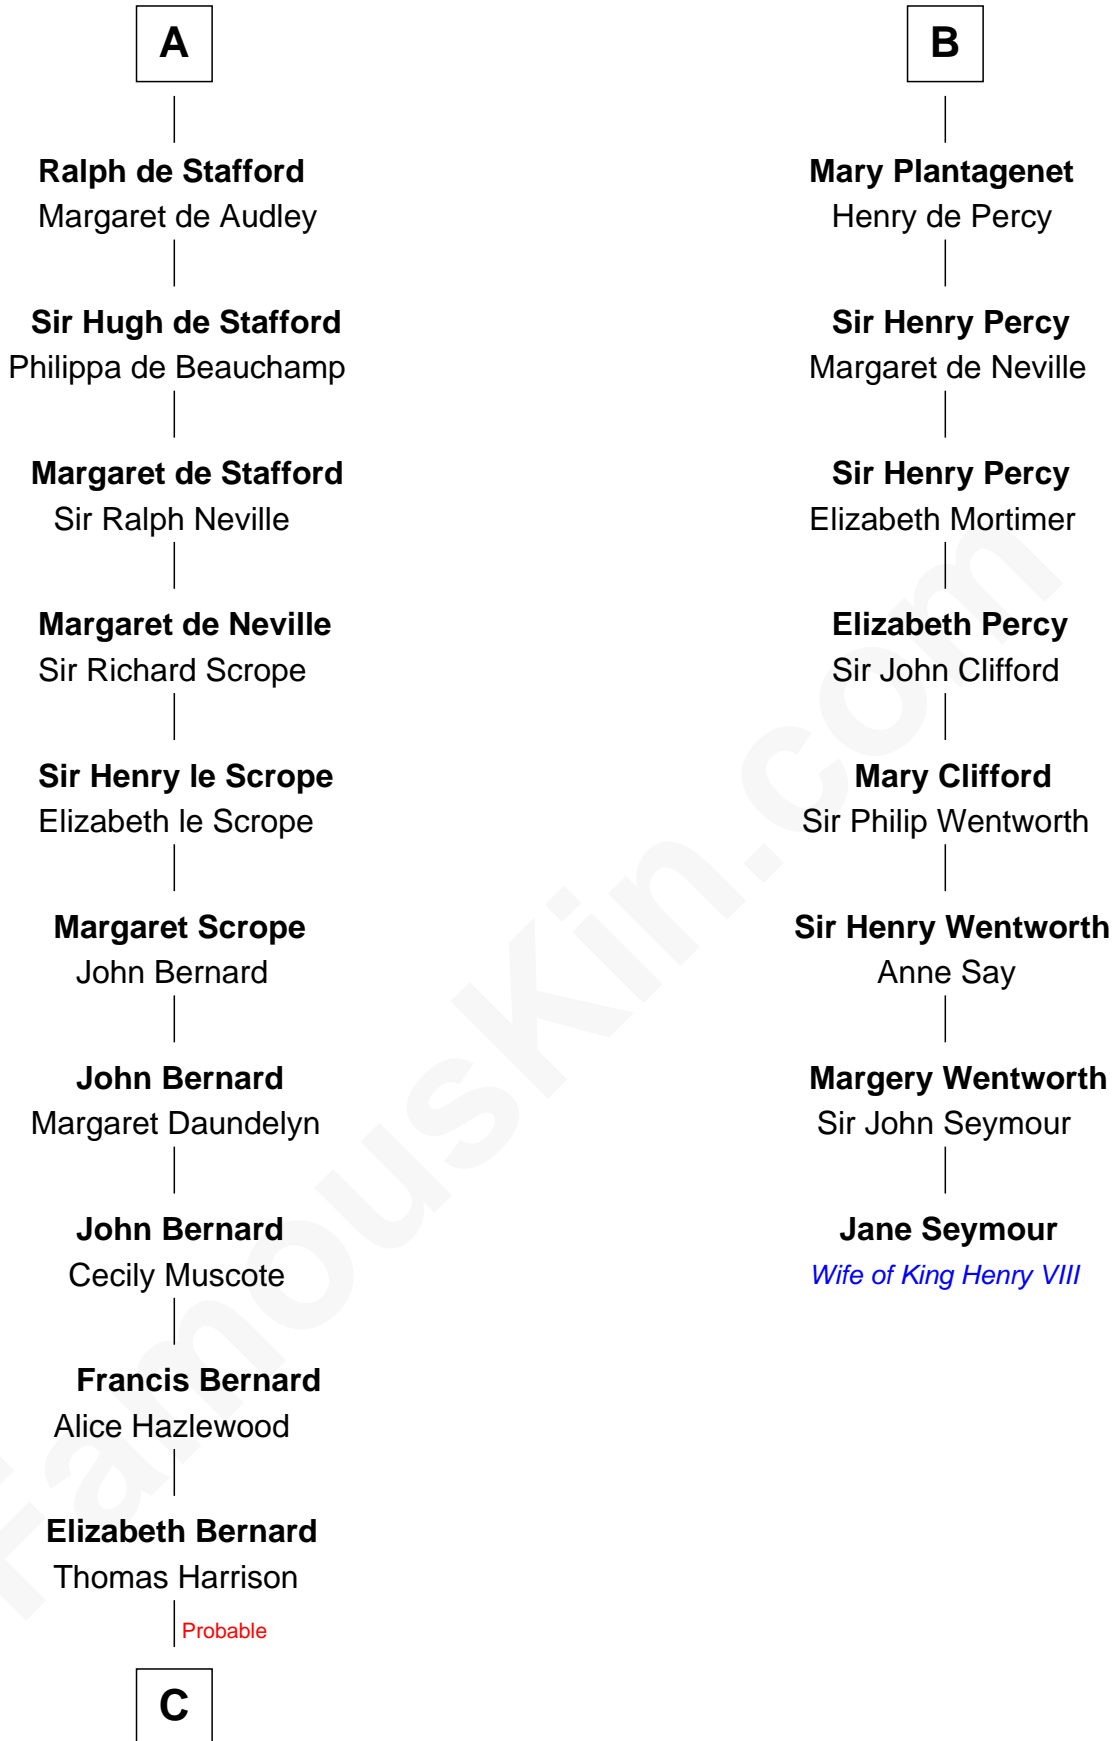

## Relationship Chart of

### Benjamin Harrison V

*Signer of the Declaration of Independence*

14th cousin 7 times removed of

**Jane Seymour**

*3rd Wife of King Henry VIII*

**Gottfried I, Count of Louvain**

Ide de Chiny

**C**