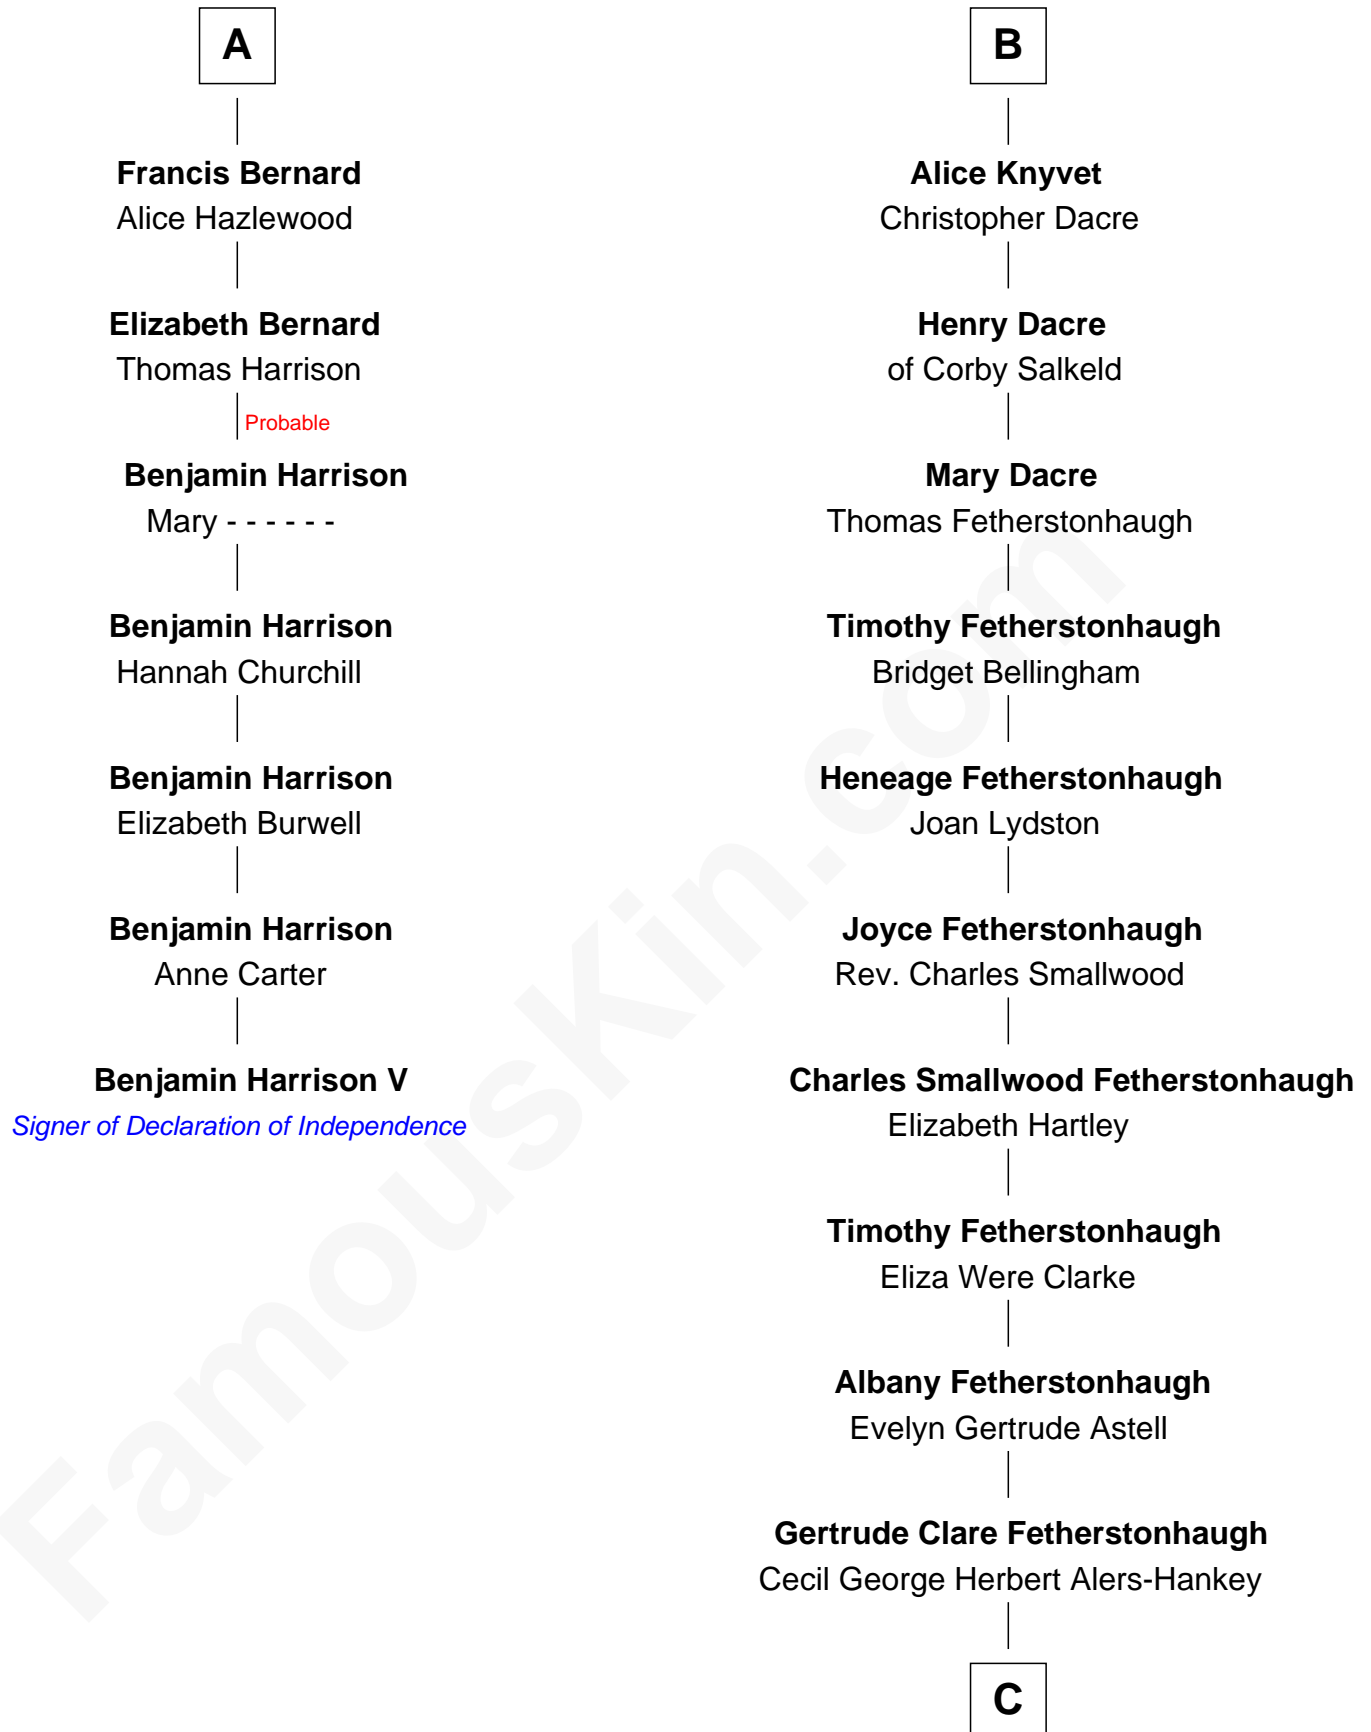

## Relationship Chart of

### Benjamin Harrison V

*Signer of the Declaration of Independence*

13th cousin 6 times removed of

**Tilda Swinton**

*Movie Actress*

**Sir William de Ros**  
Margery de Badlesmere

C

**Mariora Beatrice Evelyn Rochfort Alers-Hankey**

Alan Henry Campbell Swinton

**Sir John Swinton**

Judith Balfour Killen

**Tilda Swinton**

*Movie Actress*

FamousKin.com