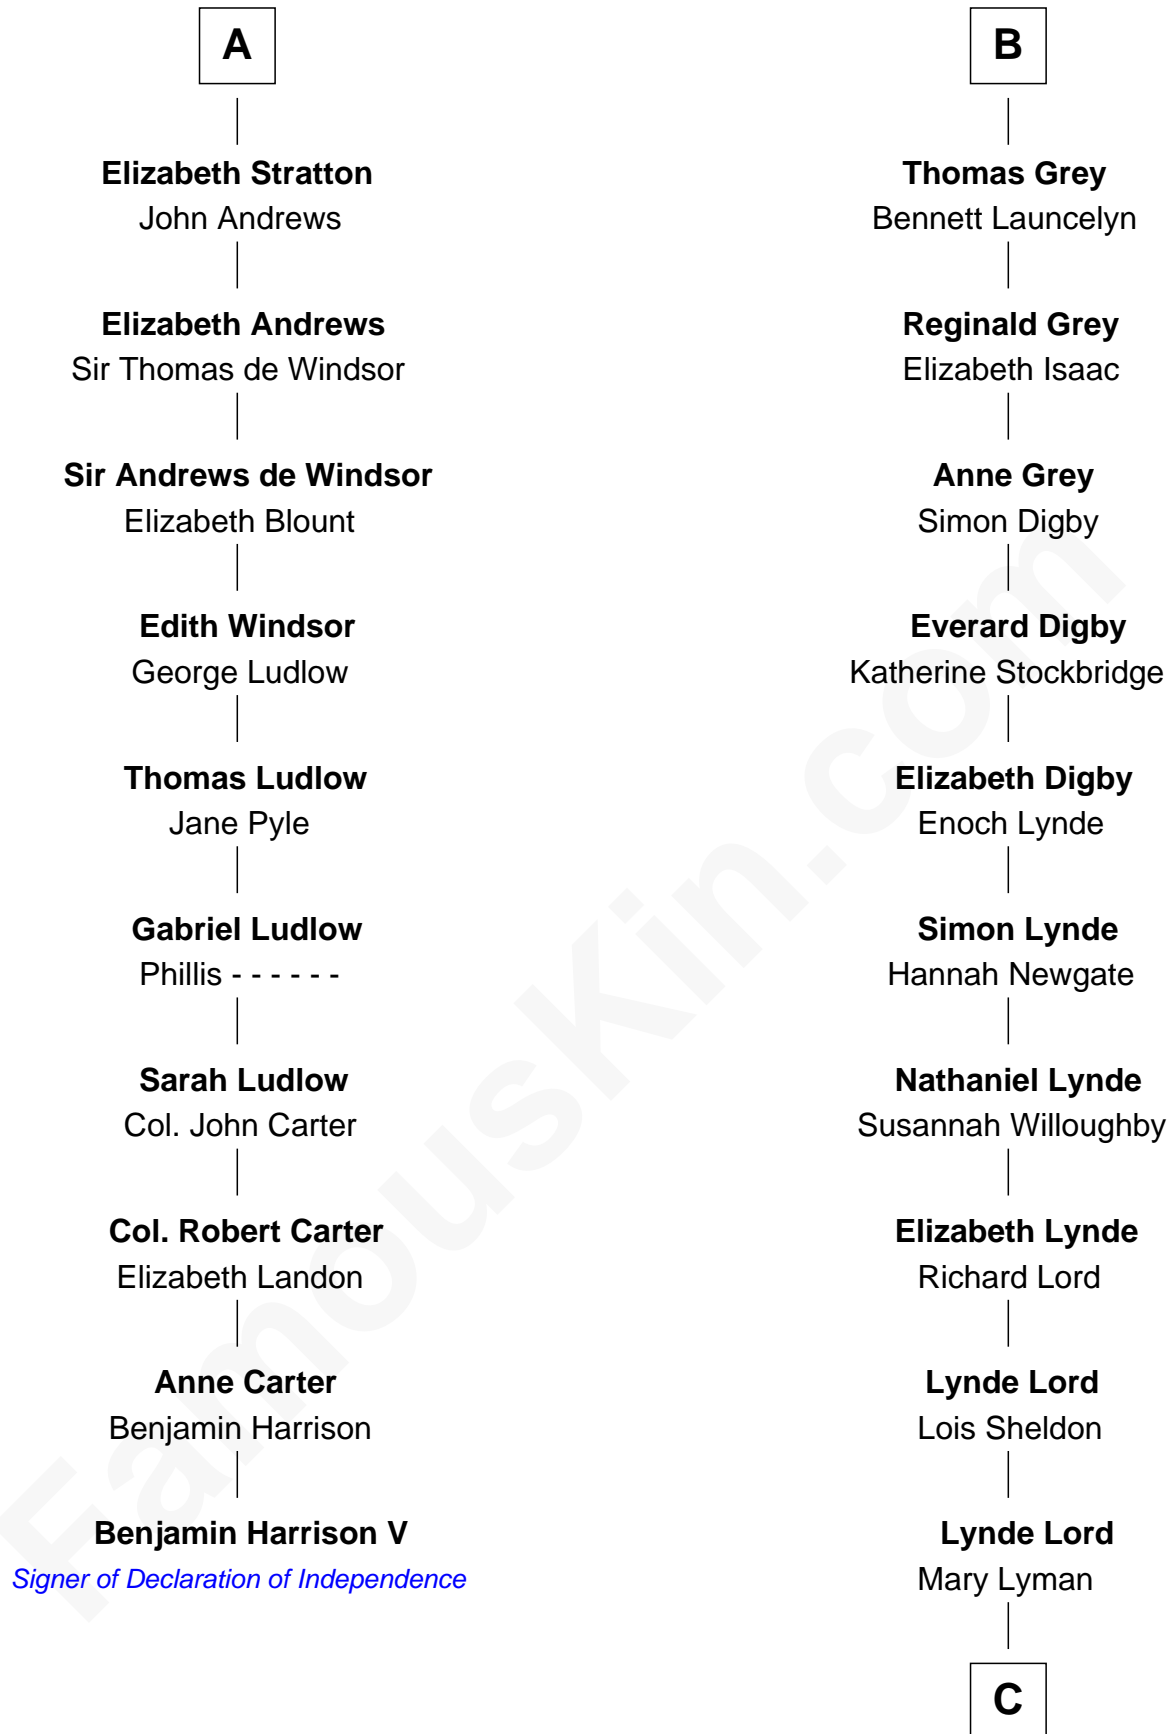

FamousKin.com

Relationship Chart of

Benjamin Harrison V

Signer of the Declaration of Independence

16th cousin 5 times removed of

Henry Sturgis Morgan

Co-Founder of Morgan Stanley

Sir Humphrey de Bohun

Eleanor de Bohun

Sir John de Verdun

Maud de Verdun

Sir John de Grey

Sir Roger de Grey

Elizabeth de Hastings

Sir Reynold de Grey

Eleanor le Strange

Sir Reynold Grey

Joan Astley

John Grey

Elizabeth - - - - -

Reginald Grey

Beatrice - - - - -

B

C

Mary Sheldon Lord

John Pierpont

Juliet Pierpont

Junius Spencer Morgan

John Pierpont Morgan

Frances Louisa Tracy

John Pierpont Morgan

Jane Norton Grew