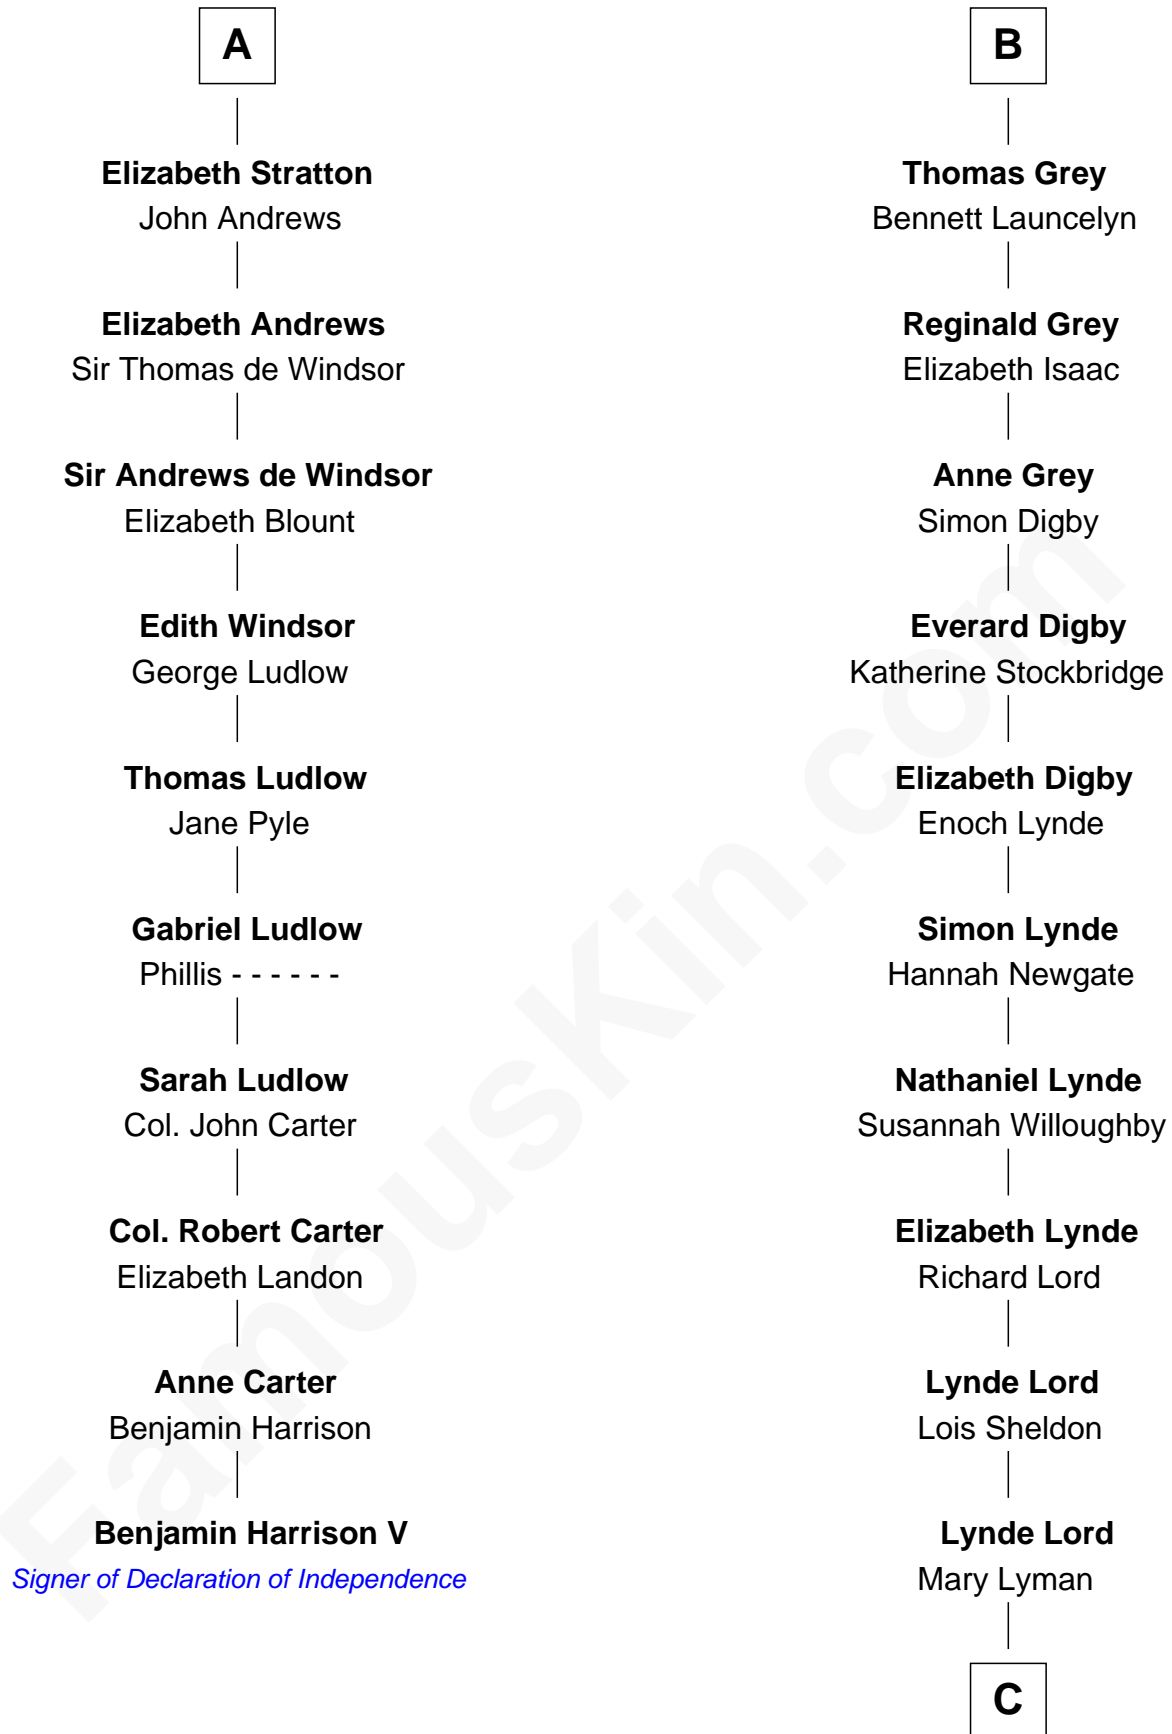

## Relationship Chart of Benjamin Harrison V

*Signer of the Declaration of Independence*

**16th cousin 4 times removed of**

**J.P. Morgan, Jr.**

*American Banker and Philanthropist*

**Sir Humphrey de Bohun**

**Eleanor de Bohun**

Sir John de Verdun

**Maud de Verdun**

Sir John de Grey

**Sir Roger de Grey**

Elizabeth de Hastings

**Sir Reynold de Grey**

Eleanor le Strange

**Sir Reynold Grey**

Joan Astley

**John Grey**

Elizabeth - - - - -

**Reginald Grey**

Beatrice - - - - -

**B**

**C**

|  
**Mary Sheldon Lord**

John Pierpont

|  
**Juliet Pierpont**

Junius Spencer Morgan

|  
**John Pierpont Morgan**

Frances Louisa Tracy

|  
**J.P. Morgan, Jr.**

*American Banker and Philanthropist*