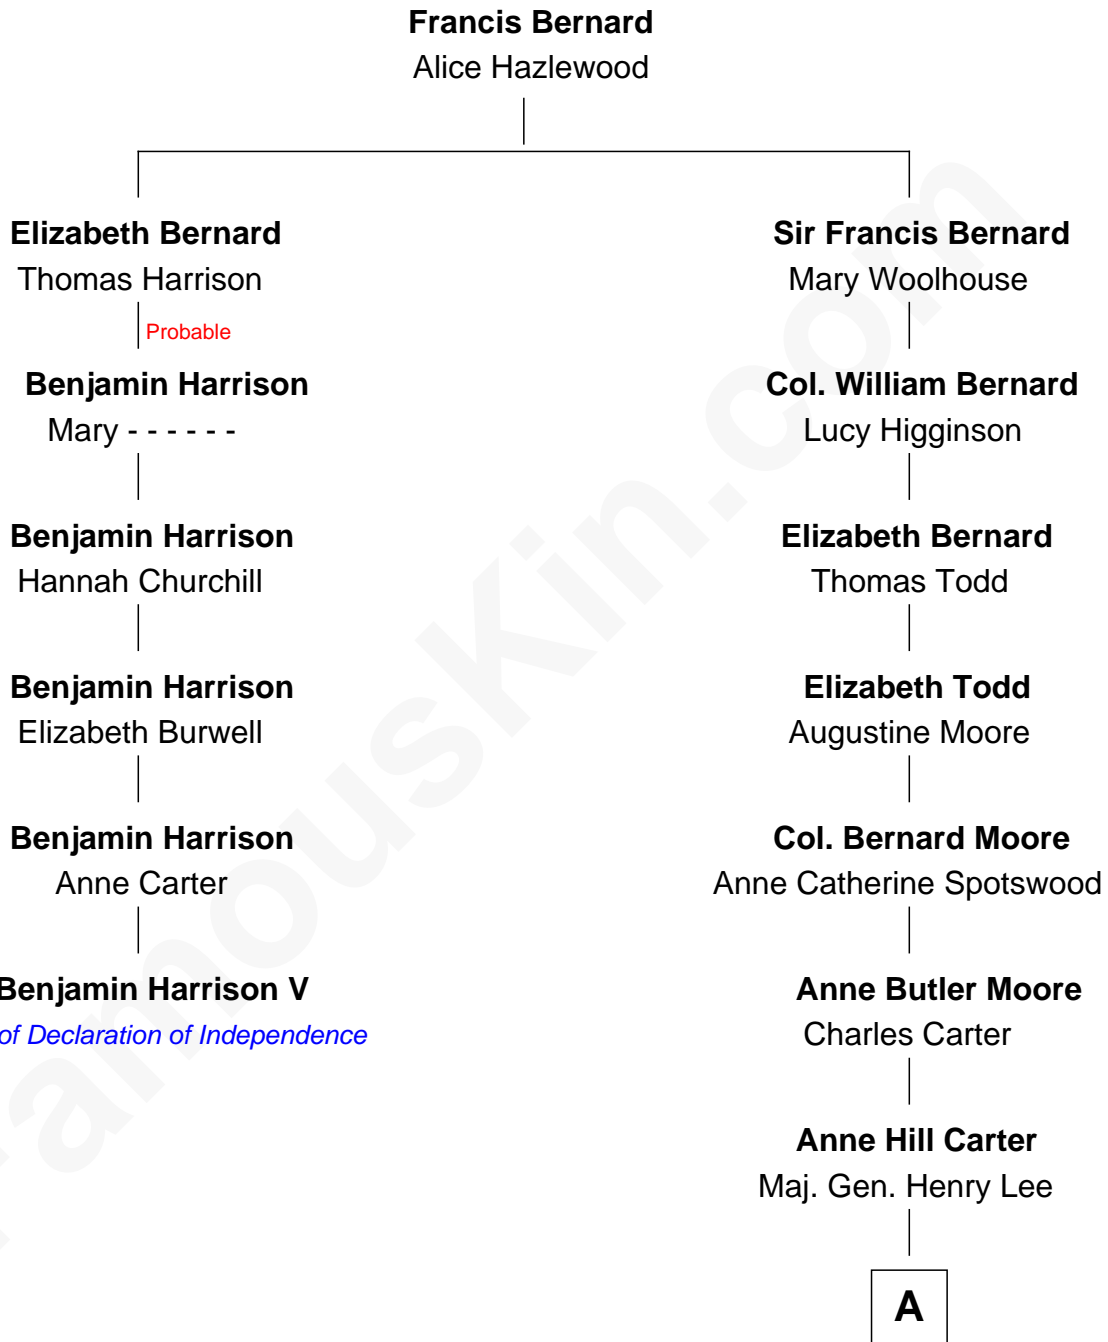

## Relationship Chart of

### Benjamin Harrison V

*Signer of the Declaration of Independence*

5th cousin 3 times removed of

**Fitzhugh Lee**

*40th Governor of Virginia*

**A**

|  
**Sydney Smith Lee**

Anna Maria Mason