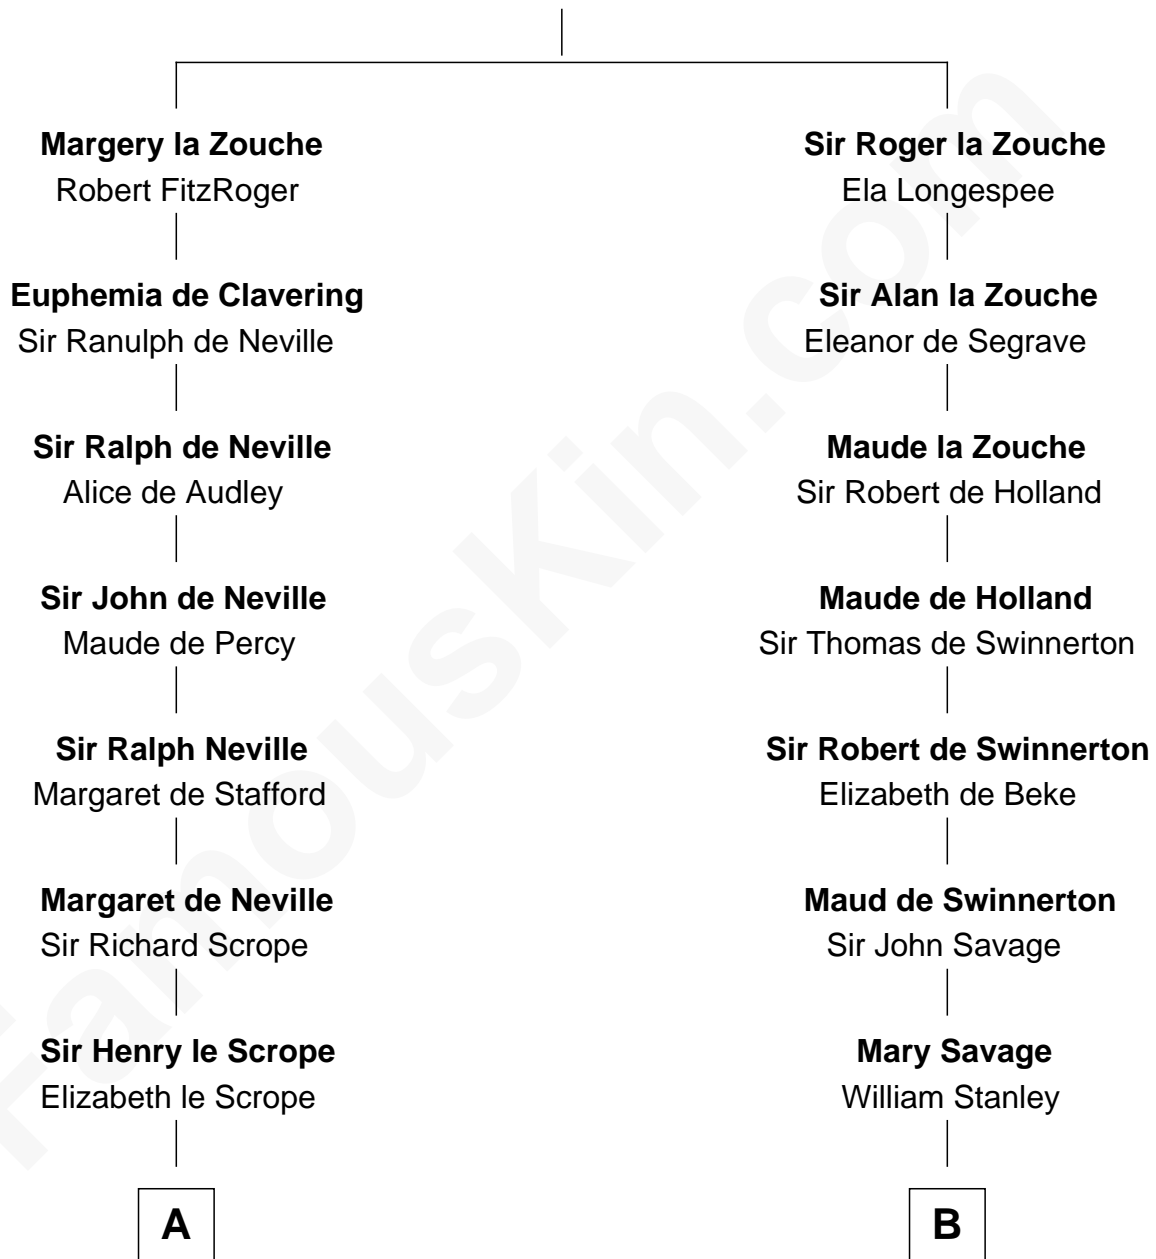

FamousKin.com

Relationship Chart of

Benjamin Harrison V

Signer of the Declaration of Independence

16th cousin 1 time removed of

Thomas Sim Lee

2nd and 7th Governor of Maryland

Alan la Zouche

Ellen de Quincy

A

Margaret Scrope

John Bernard

John Bernard

Margaret Daundelyn

John Bernard

Cecily Muscote

Francis Bernard

Alice Hazlewood

Elizabeth Bernard

Thomas Harrison

Probable

Benjamin Harrison

Mary - - - - -

Benjamin Harrison