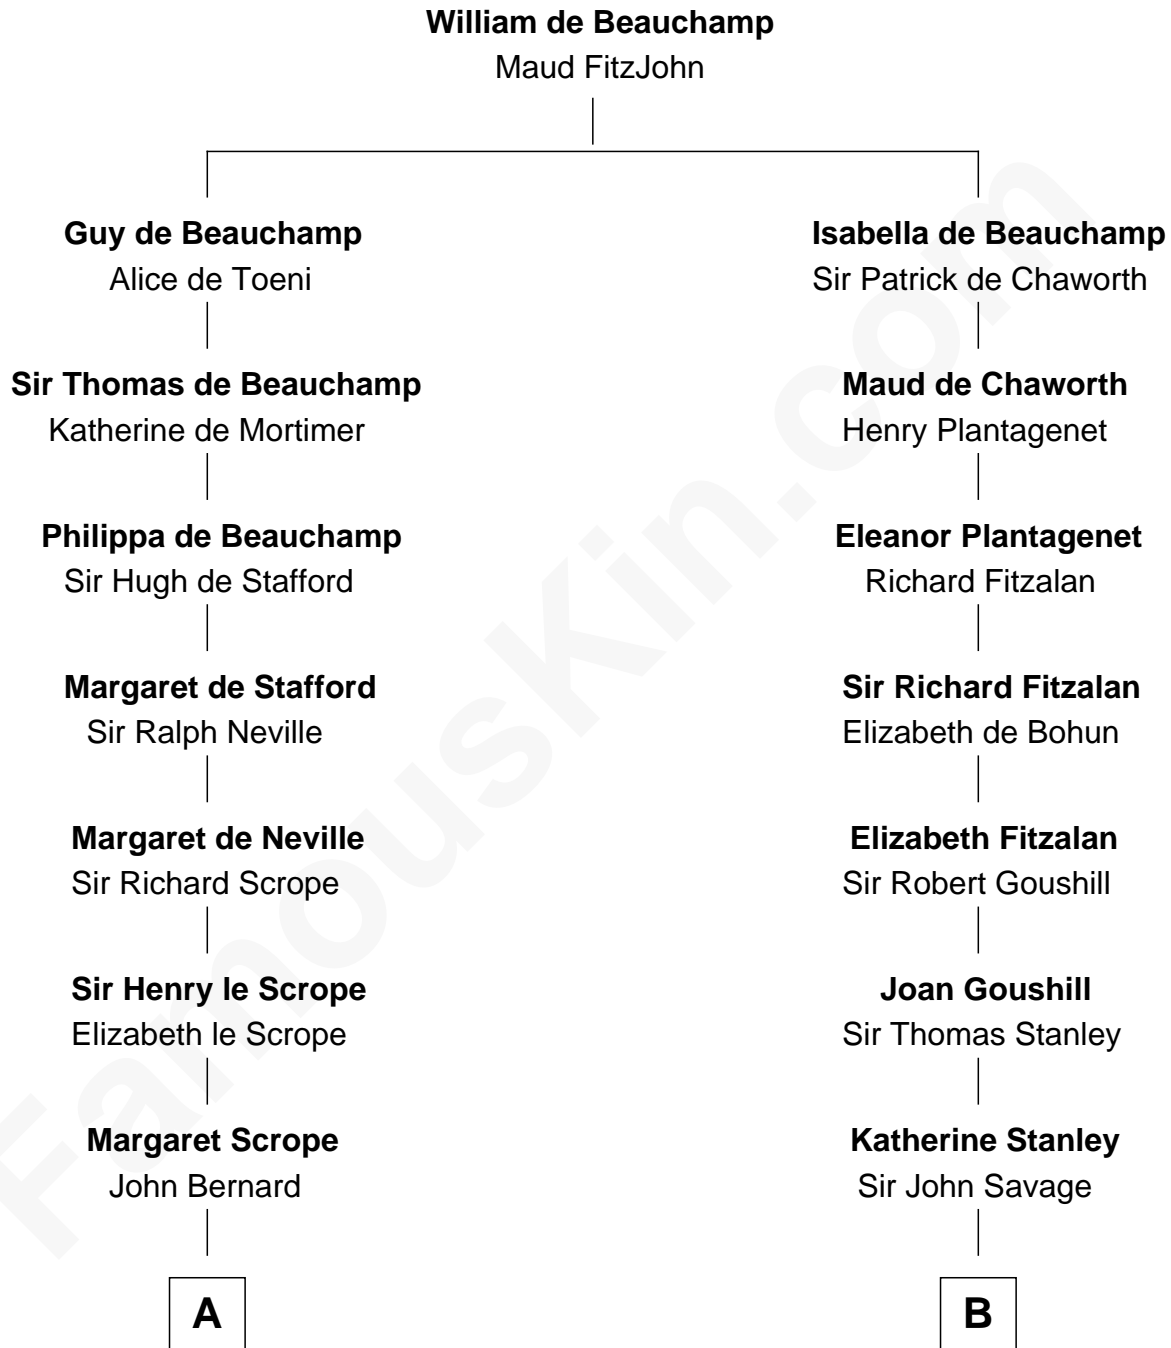

FamousKin.com

Relationship Chart of

Benjamin Harrison V

Signer of the Declaration of Independence

15th cousin 1 time removed of

Thomas Sim Lee

2nd and 7th Governor of Maryland

A

John Bernard
Margaret Daundelyn

John Bernard
Cecily Muscote

Francis Bernard
Alice Hazlewood

Elizabeth Bernard
Thomas Harrison

Probable

Benjamin Harrison
Mary - - - - -

Benjamin Harrison
Hannah Churchill

Benjamin Harrison
Elizabeth Burwell