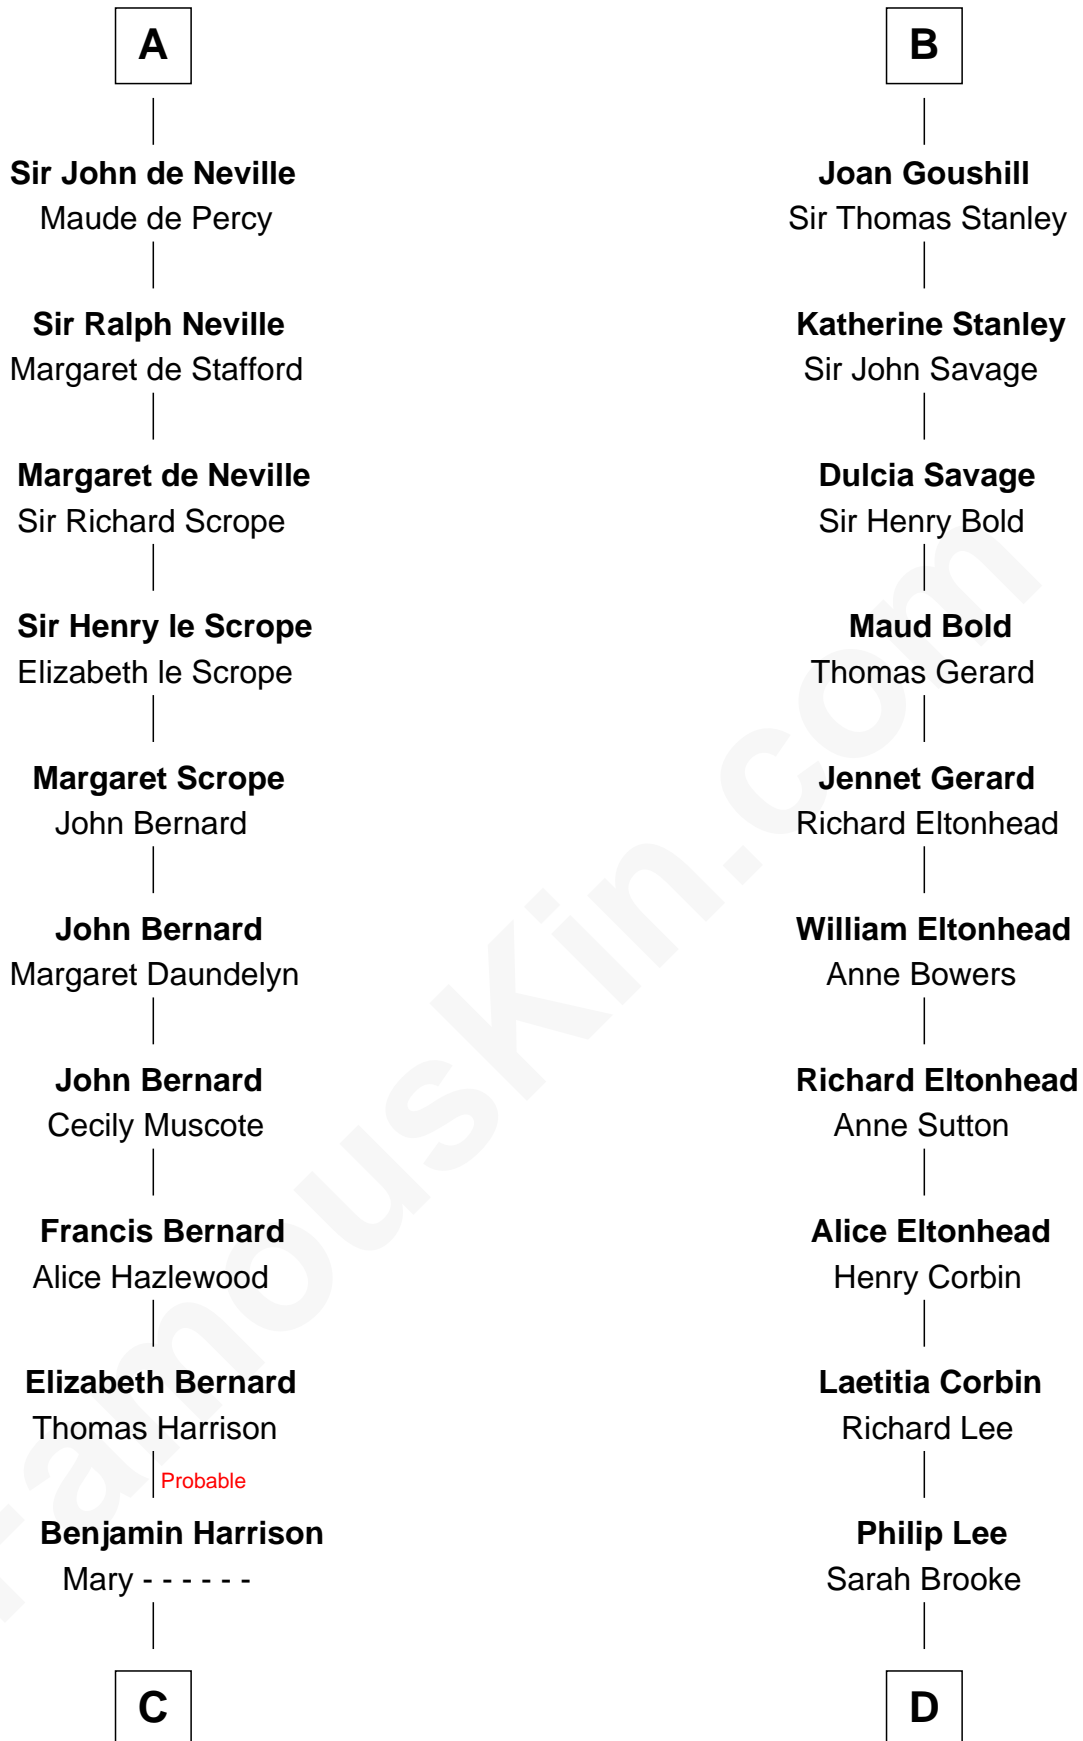

FamousKin.com

Relationship Chart of

Benjamin Harrison V

Signer of the Declaration of Independence

18th cousin 2 times removed of

Thomas Sim Lee

2nd and 7th Governor of Maryland

Alfonso VIII of Castile

Eleanor Plantagenet

Richard Fitzalan

Sir Richard Fitzalan

Elizabeth de Bohun

Elizabeth Fitzalan

Sir Robert Goushill

B

C