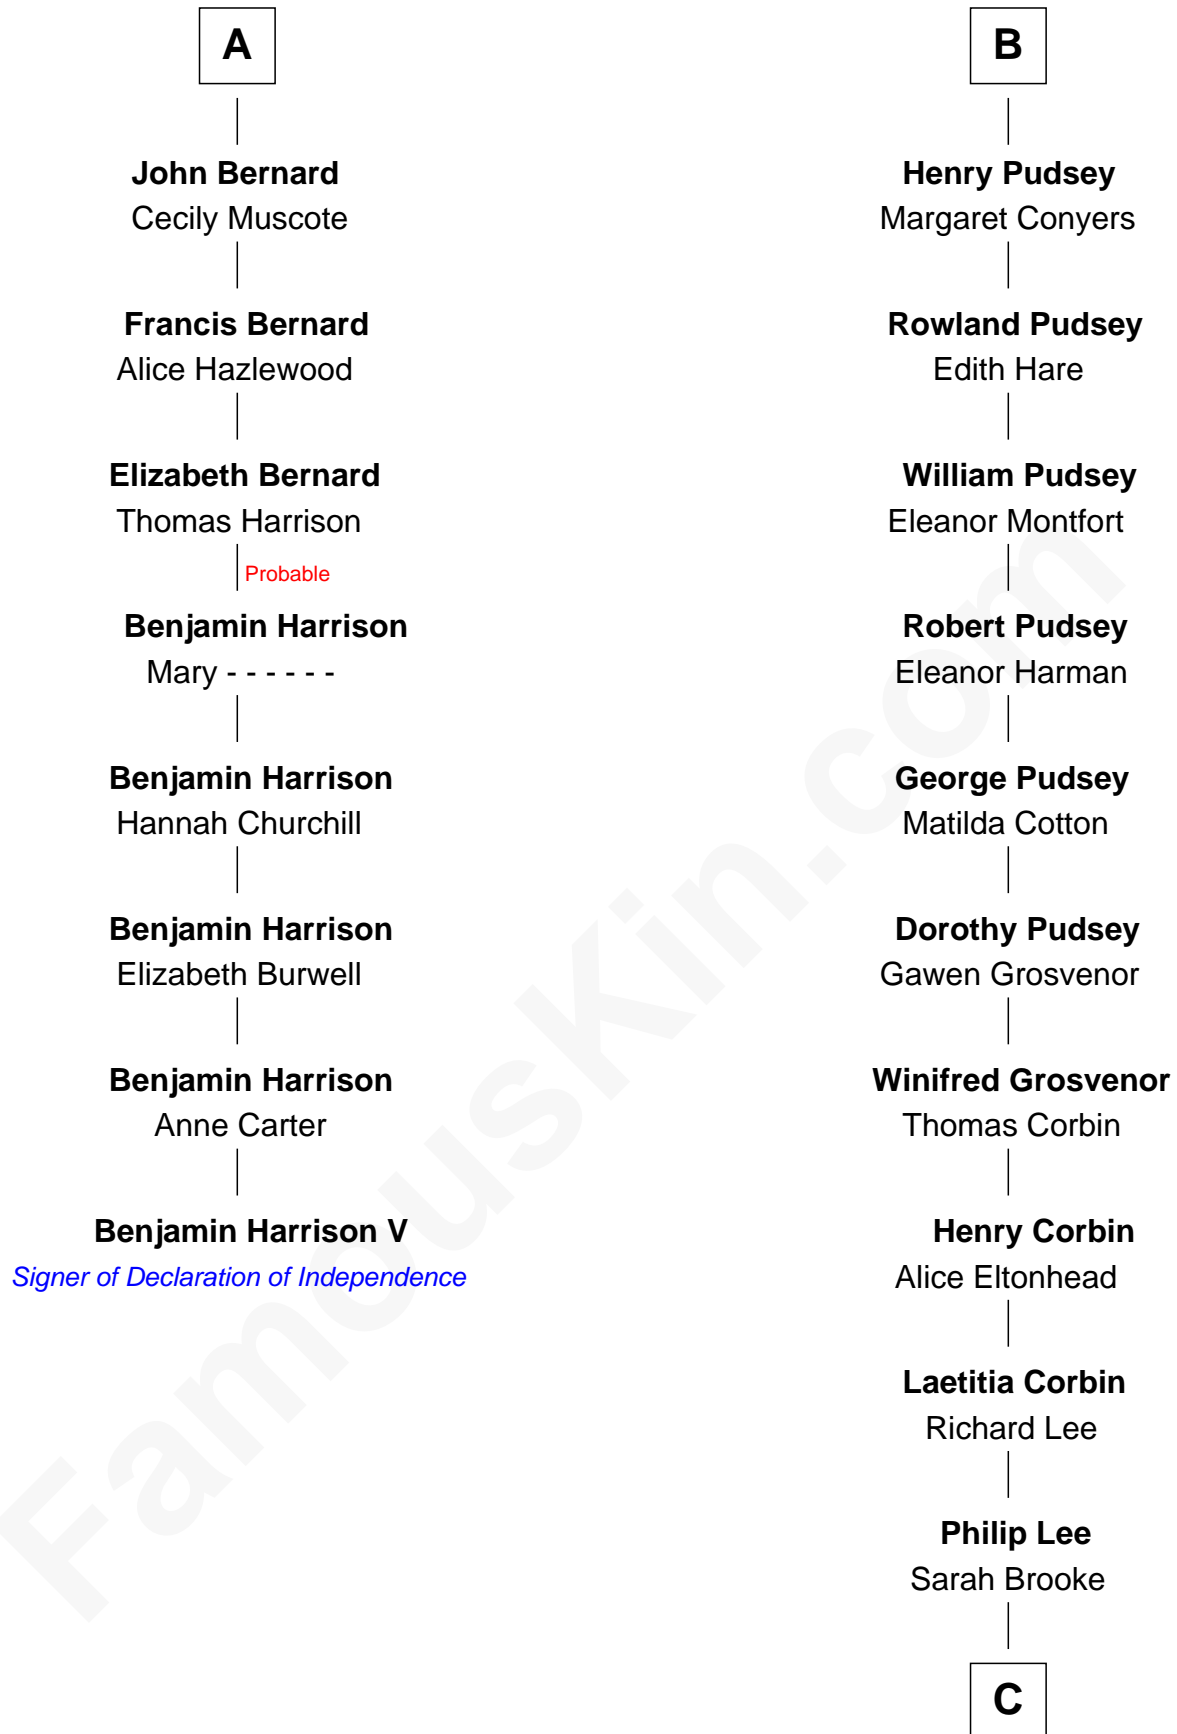

FamousKin.com

Relationship Chart of Benjamin Harrison V

Signer of the Declaration of Independence

14th cousin 4 times removed of

Thomas Sim Lee

2nd and 7th Governor of Maryland

Sir William le Scrope
Constance of Newsham

Sir Henry le Scrope

Margaret - - - - -

Sir Richard Scrope

Blanche de la Pole

Roger Scrope

Margaret Tiptoft

Sir Richard Scrope

Margaret de Neville

Ivetta de Ros

Henry Scrope

Joan - - - - -

Joan Scrope

Henry Fitzhugh

Henry FitzHugh

Elizabeth Grey

Eleanor Fitzhugh

Sir Thomas Tunstall

Margaret Tunstall

Sir Ralph Pudsey

Sir John Pudsey

Grace Hamerton

B

C

Thomas Lee
Christiana Sim