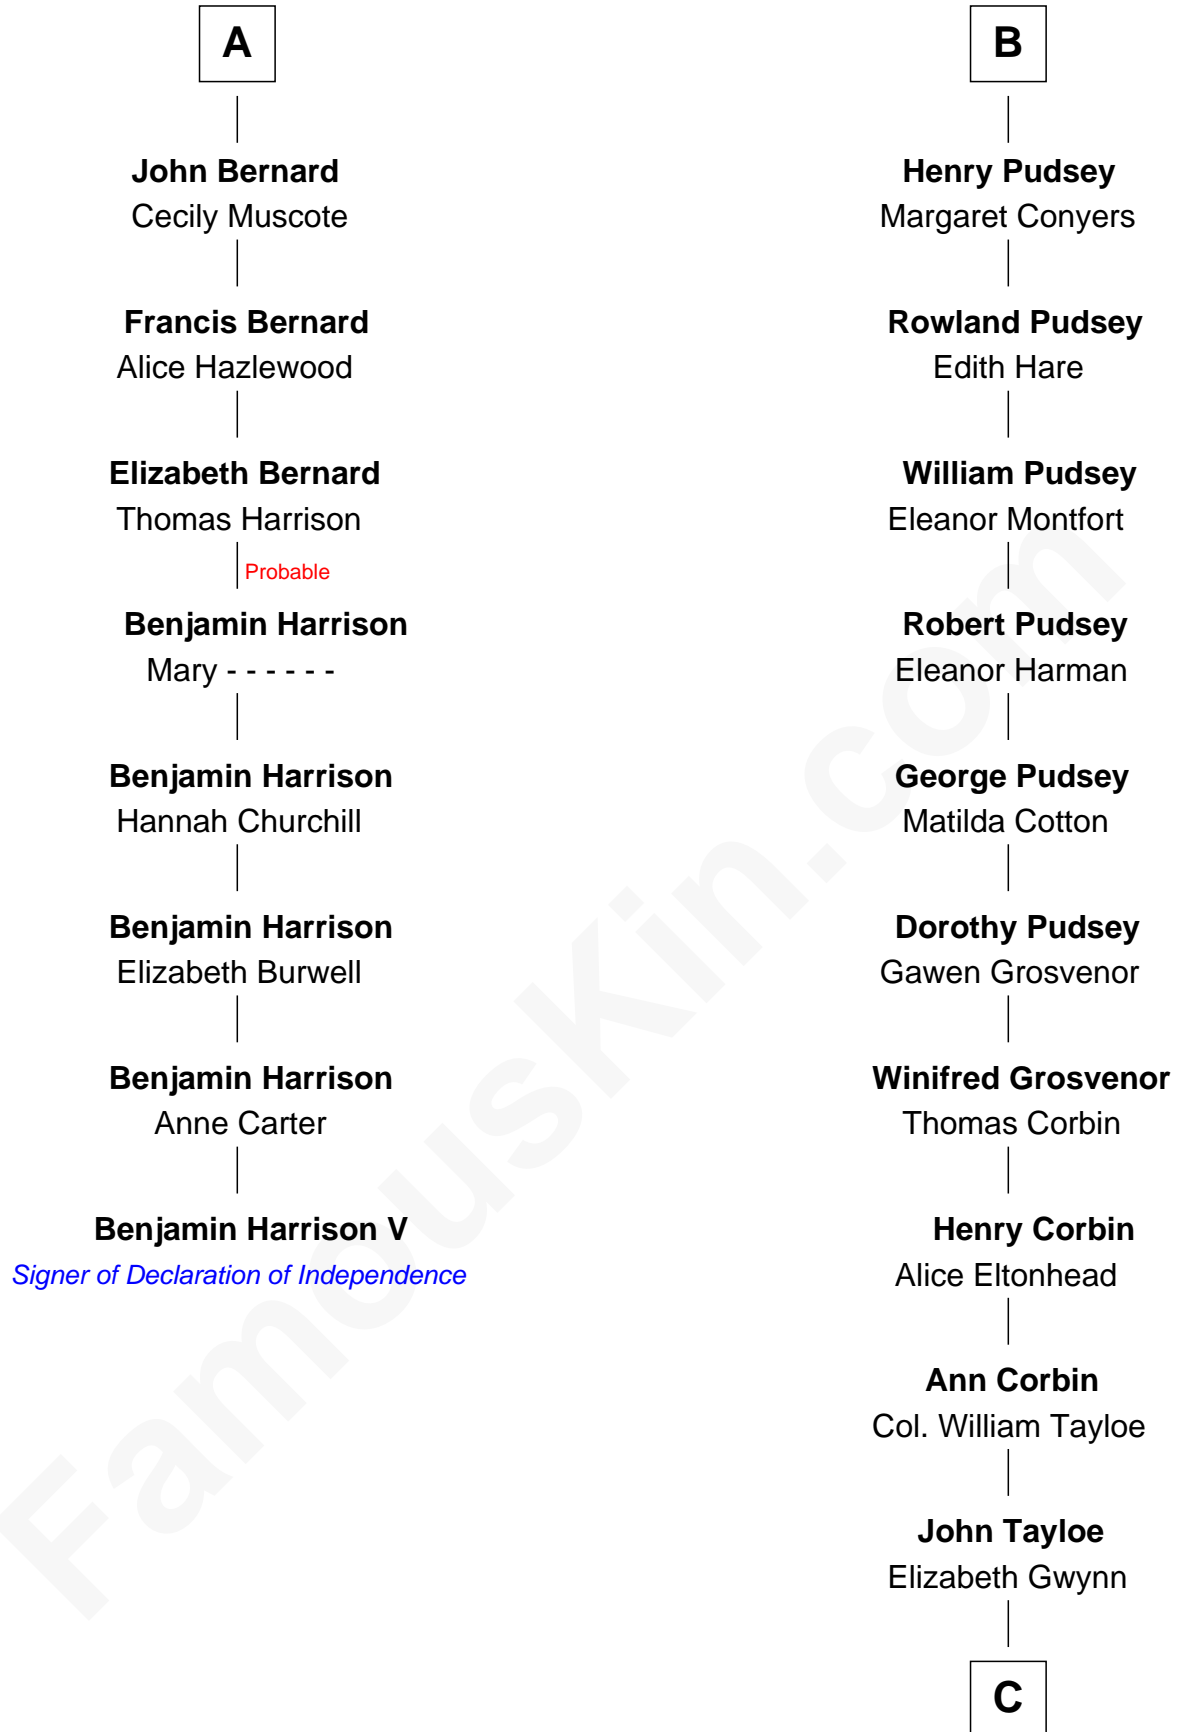

## Relationship Chart of

### Benjamin Harrison V

*Signer of the Declaration of Independence*

14th cousin 5 times removed of

### Edward Lloyd V

*13th Governor of Maryland*

**Sir William le Scrope**  
Constance of Newsham

**C**

John Tayloe

Rebecca Plater

Elizabeth Tayloe

Col. Edward Lloyd