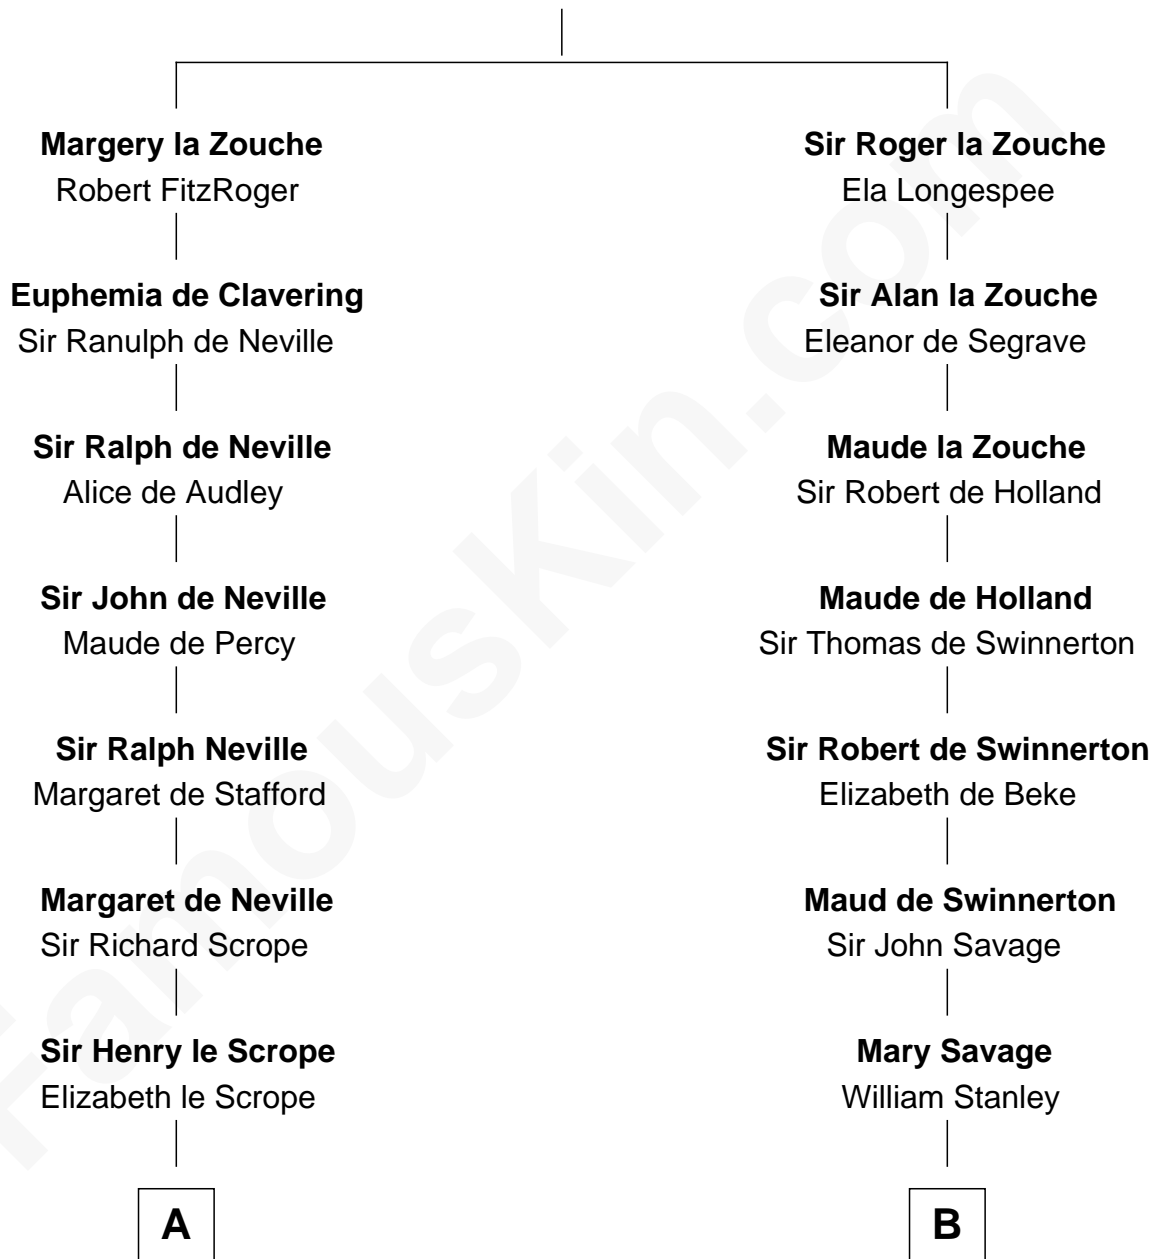

FamousKin.com

Relationship Chart of

Benjamin Harrison V

Signer of the Declaration of Independence

16th cousin 4 times removed of

Henry Lloyd

40th Governor of Maryland

Alan la Zouche

Ellen de Quincy

C

Elizabeth Tayloe
Col. Edward Lloyd

Col. Edward Lloyd
Sally Scott Murray

Daniel Lloyd
Catherine Henry

Henry Lloyd
40th Governor of Maryland

FamousKin.com