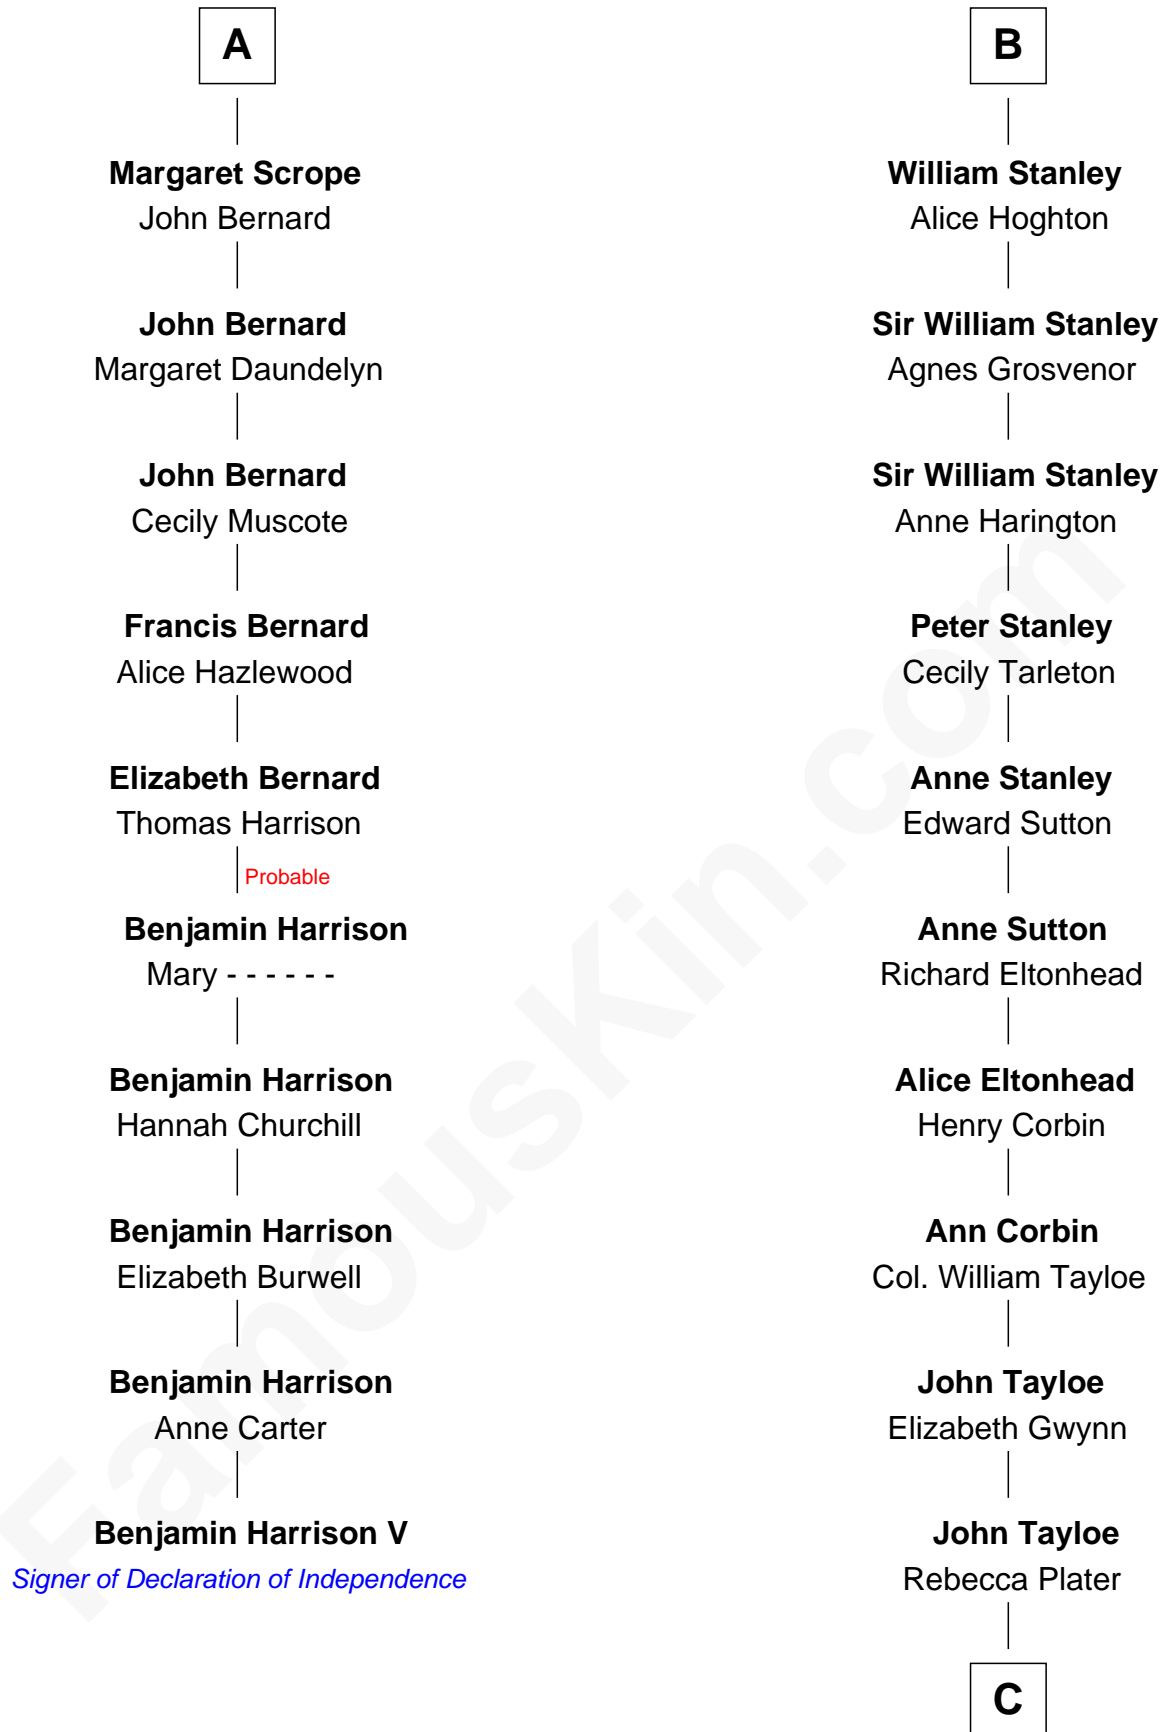

FamousKin.com

Relationship Chart of

Benjamin Harrison V

Signer of the Declaration of Independence

16th cousin 4 times removed of

Henry Lloyd

40th Governor of Maryland

Alan la Zouche

Ellen de Quincy

C

Elizabeth Tayloe
Col. Edward Lloyd

Col. Edward Lloyd
Sally Scott Murray

Daniel Lloyd
Catherine Henry

Henry Lloyd
40th Governor of Maryland

FamousKin.com