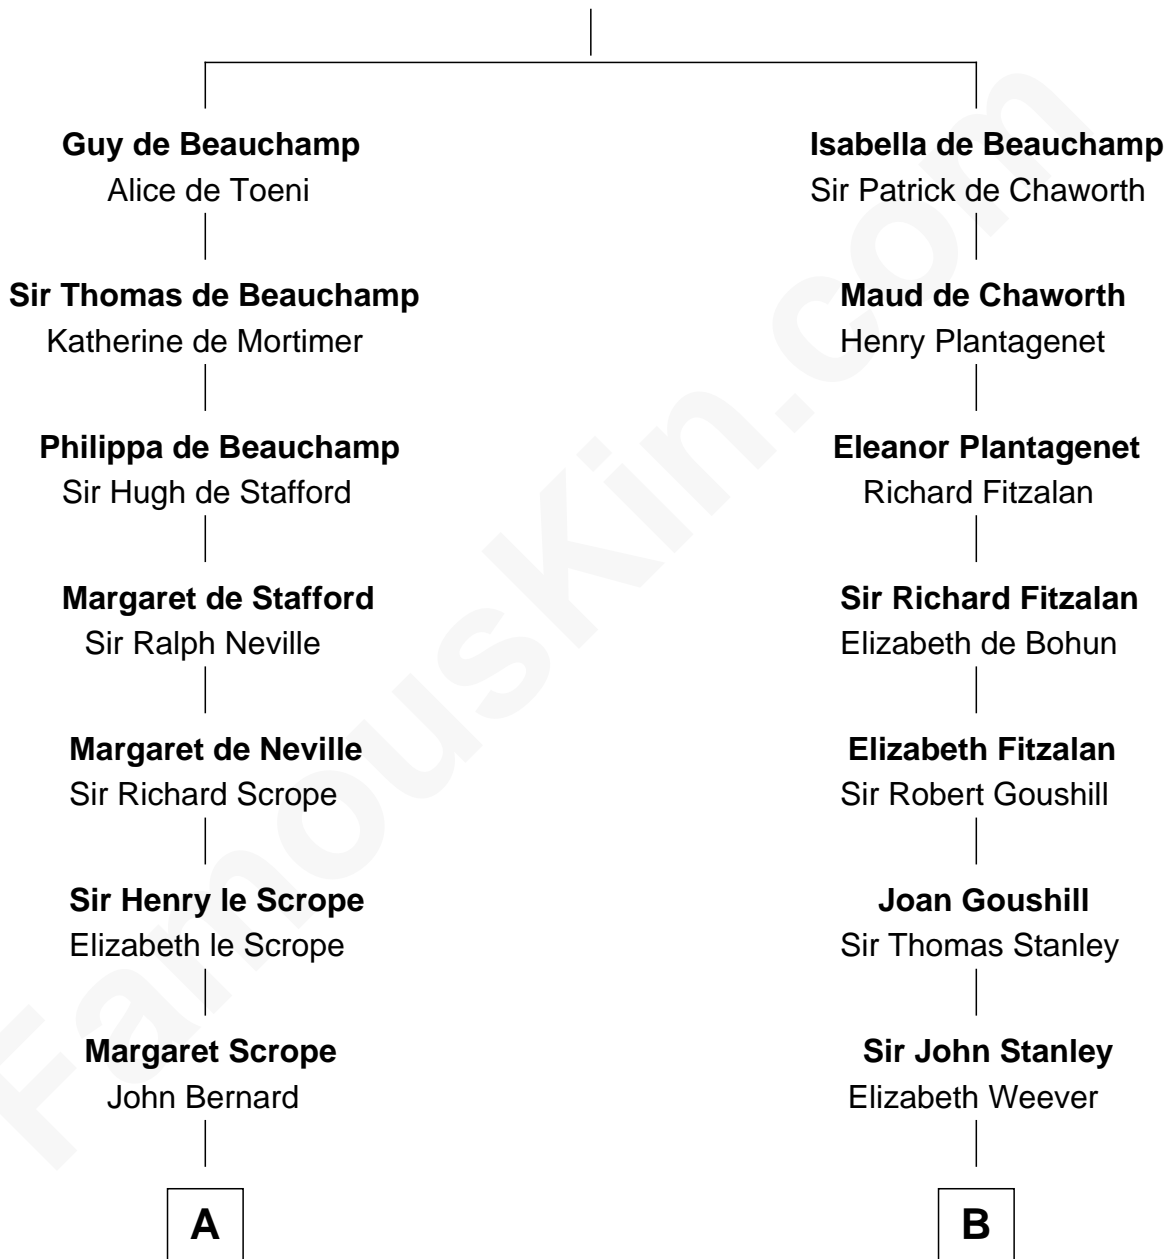

FamousKin.com

Relationship Chart of

Benjamin Harrison V

Signer of the Declaration of Independence

15th cousin 4 times removed of

Henry Lloyd

40th Governor of Maryland

William de Beauchamp

Maud FitzJohn

C

Col. Edward Lloyd

Sally Scott Murray

Daniel Lloyd

Catherine Henry

Henry Lloyd

40th Governor of Maryland