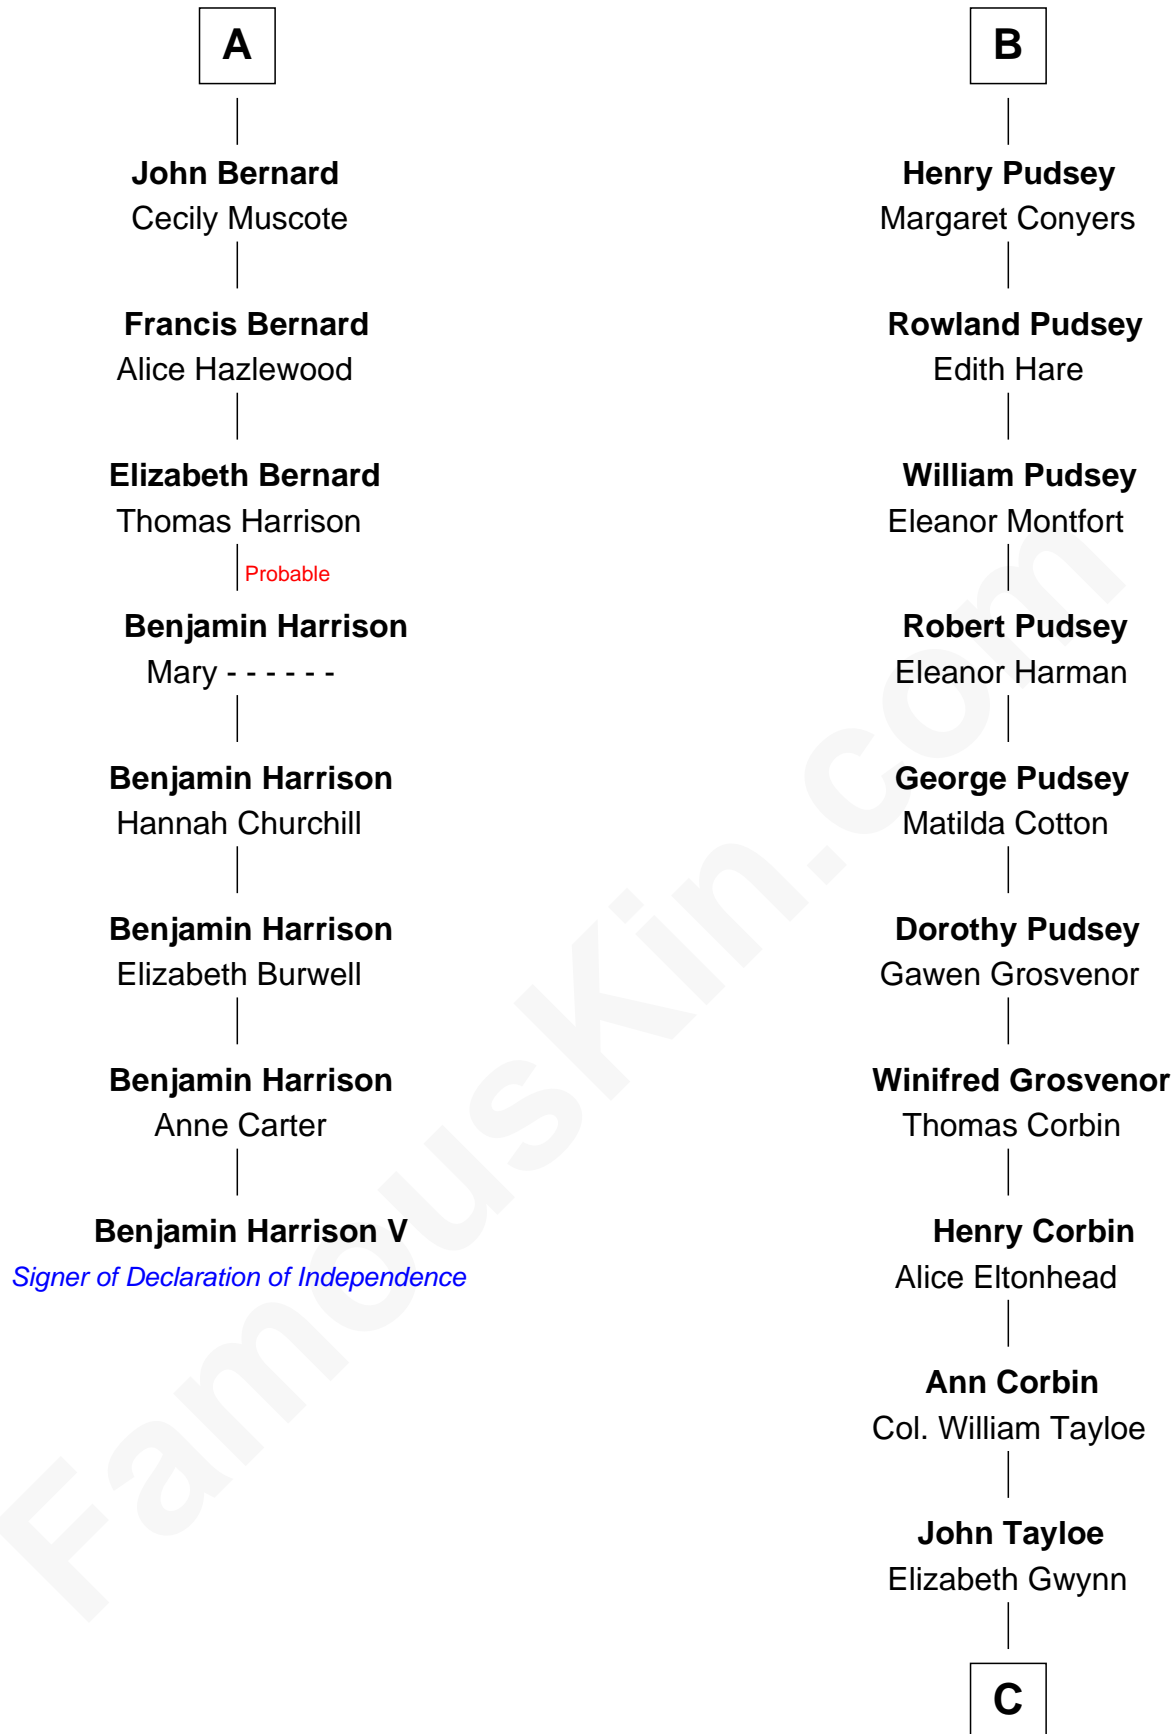

FamousKin.com

Relationship Chart of

Benjamin Harrison V

Signer of the Declaration of Independence

14th cousin 7 times removed of

Henry Lloyd

40th Governor of Maryland

Sir William le Scrope
Constance of Newsham

Ivetta de Ros

Henry Scrope

Joan - - - - -

Joan Scrope

Henry Fitzhugh

Henry FitzHugh

Elizabeth Grey

Eleanor Fitzhugh

Sir Thomas Tunstall

Margaret Tunstall

Sir Ralph Pudsey

Sir John Pudsey

Grace Hamerton

B

C

|
John Tayloe

Rebecca Plater

|
Elizabeth Tayloe

Col. Edward Lloyd

|
Col. Edward Lloyd

Sally Scott Murray

|
Daniel Lloyd

Catherine Henry

|
Henry Lloyd