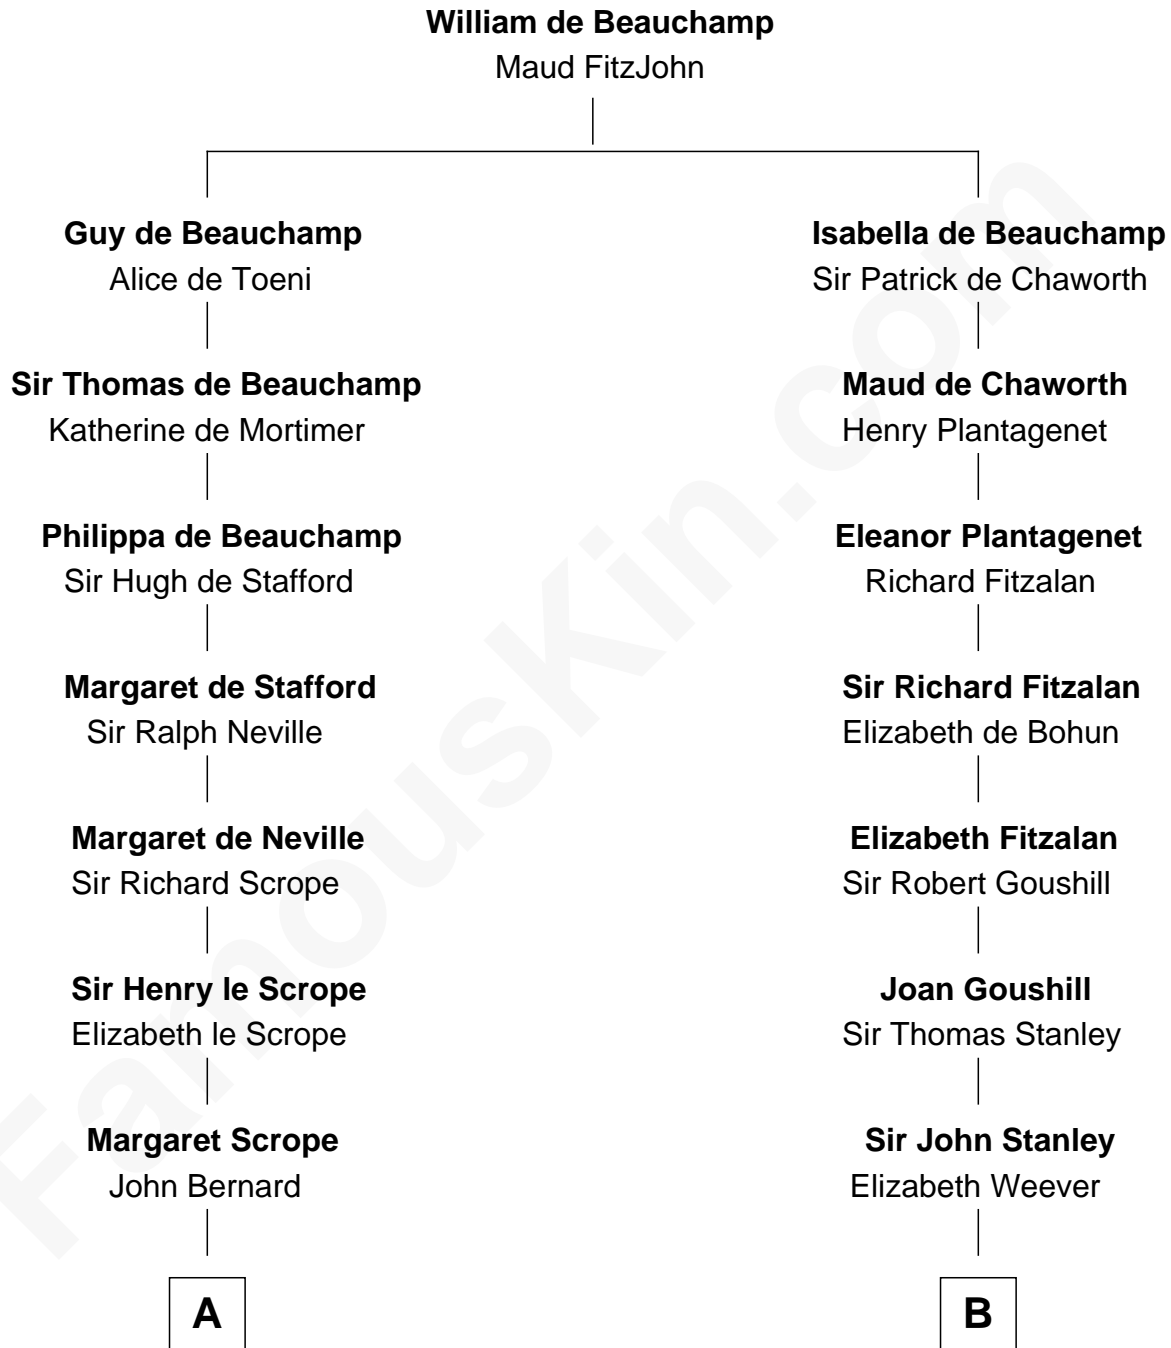

FamousKin.com

Relationship Chart of Benjamin Harrison V

Signer of the Declaration of Independence

15th cousin 2 times removed of

Charles Goldsborough

16th Governor of Maryland

A

John Bernard
Margaret Daundelyn

John Bernard
Cecily Muscote

Francis Bernard
Alice Hazlewood

Elizabeth Bernard
Thomas Harrison

Probable

Benjamin Harrison
Mary - - - - -

Benjamin Harrison
Hannah Churchill

Benjamin Harrison
Elizabeth Burwell

Benjamin Harrison
Anne Carter

Benjamin Harrison V
Signer of Declaration of Independence

B

Margery Stanley
Sir William Torbock

Thomas Torbock
Elizabeth Moore

William Torbock
Catherine Gerard

Margaret Torbock
Oliver Mainwaring