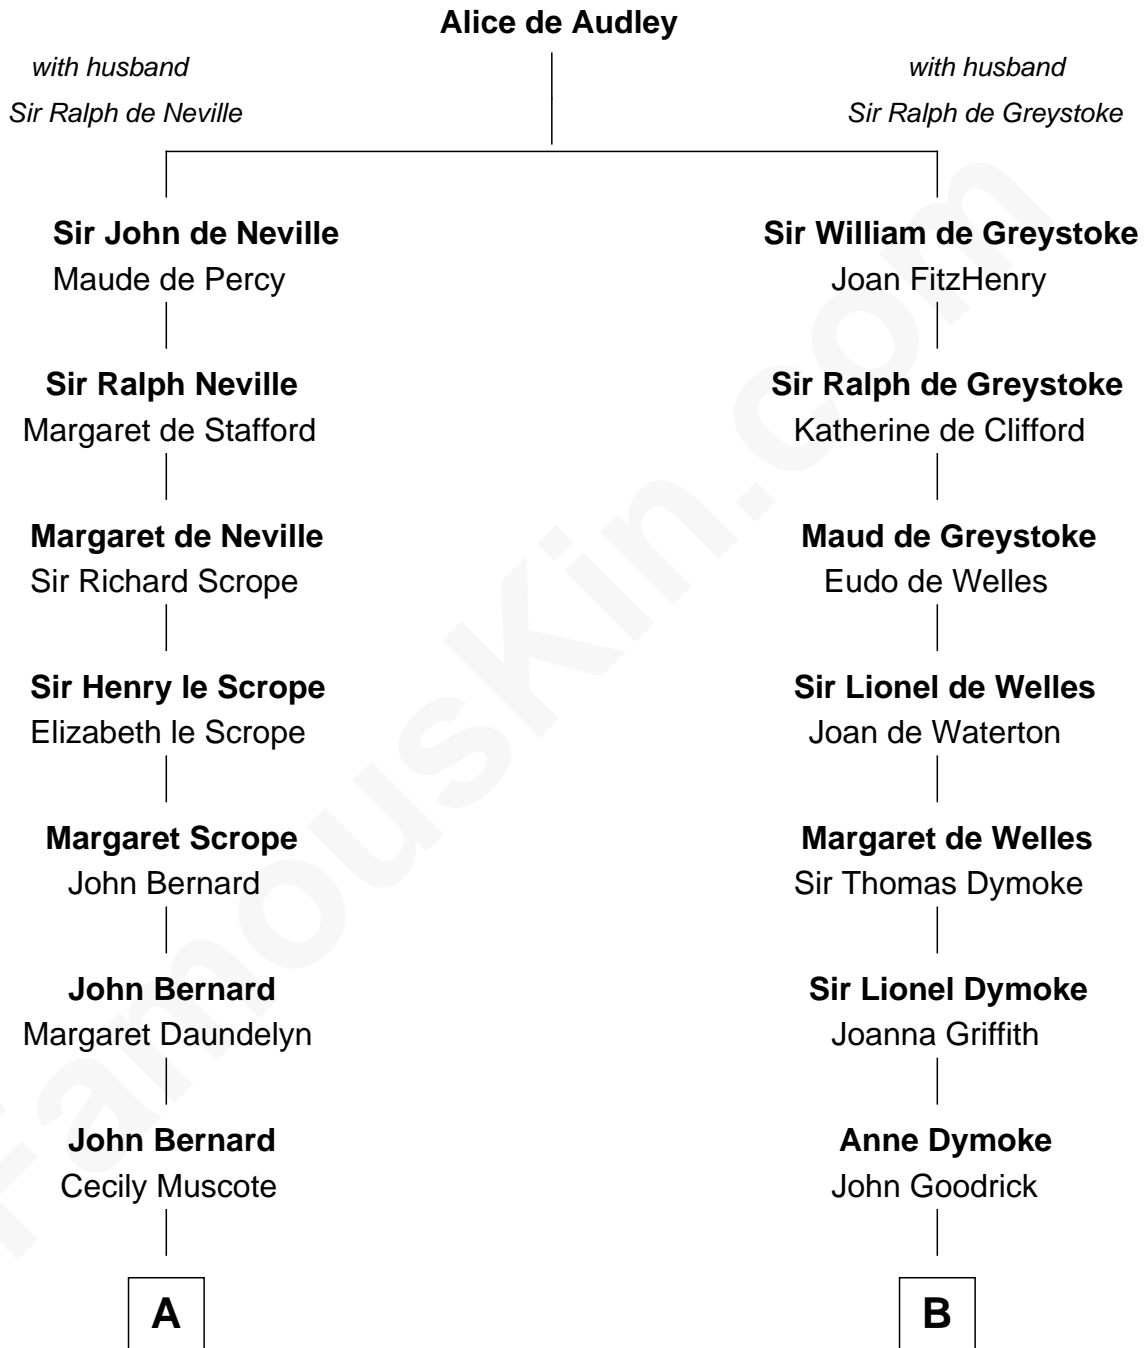

## Relationship Chart of Benjamin Harrison V

Signer of the Declaration of Independence

13th cousin 8 times removed of

**Dave Cowens**

NBA Hall of Famer

**C**

**Thomas Albert Atwood**

Priscilla Ann Kelly

**Charles Albert Atwood**

Mina Sylvia Cundiff

**Stanley True Atwood**

Dorothy Ann Ulrich

**Ruth Ellen Atwood**

John Joseph Cowens

**Dave Cowens**

*NBA Hall of Famer*