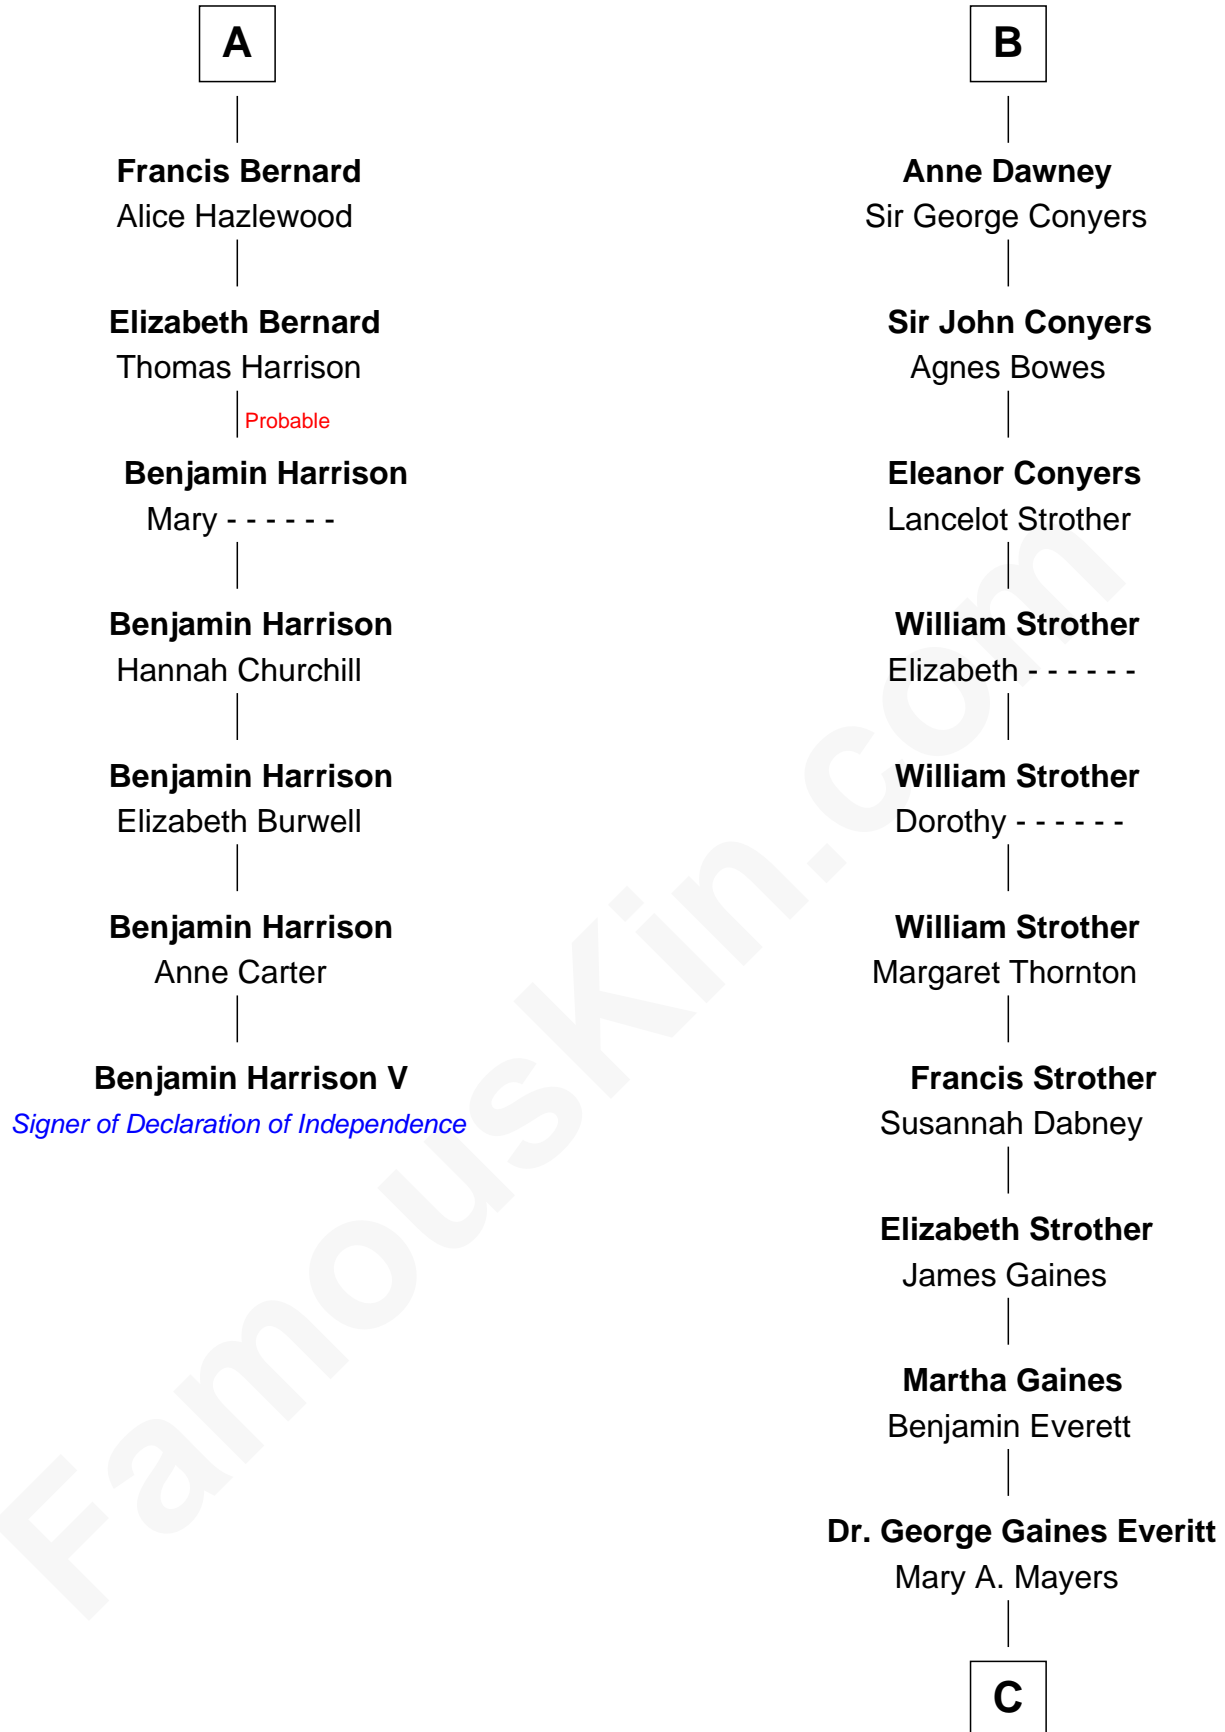

## Relationship Chart of

### Benjamin Harrison V

Signer of the Declaration of Independence

13th cousin 7 times removed of

**William H. Macy**  
TV and Movie Actor

### Ralph de Stafford

**C**

—  
**Horace Benjamin Everitt**

Martha Leticia Roberts

—  
**Mary Lois Everitt**

Clement Overstreet

—  
**Lois Elizabeth Overstreet**

William Hall Macy