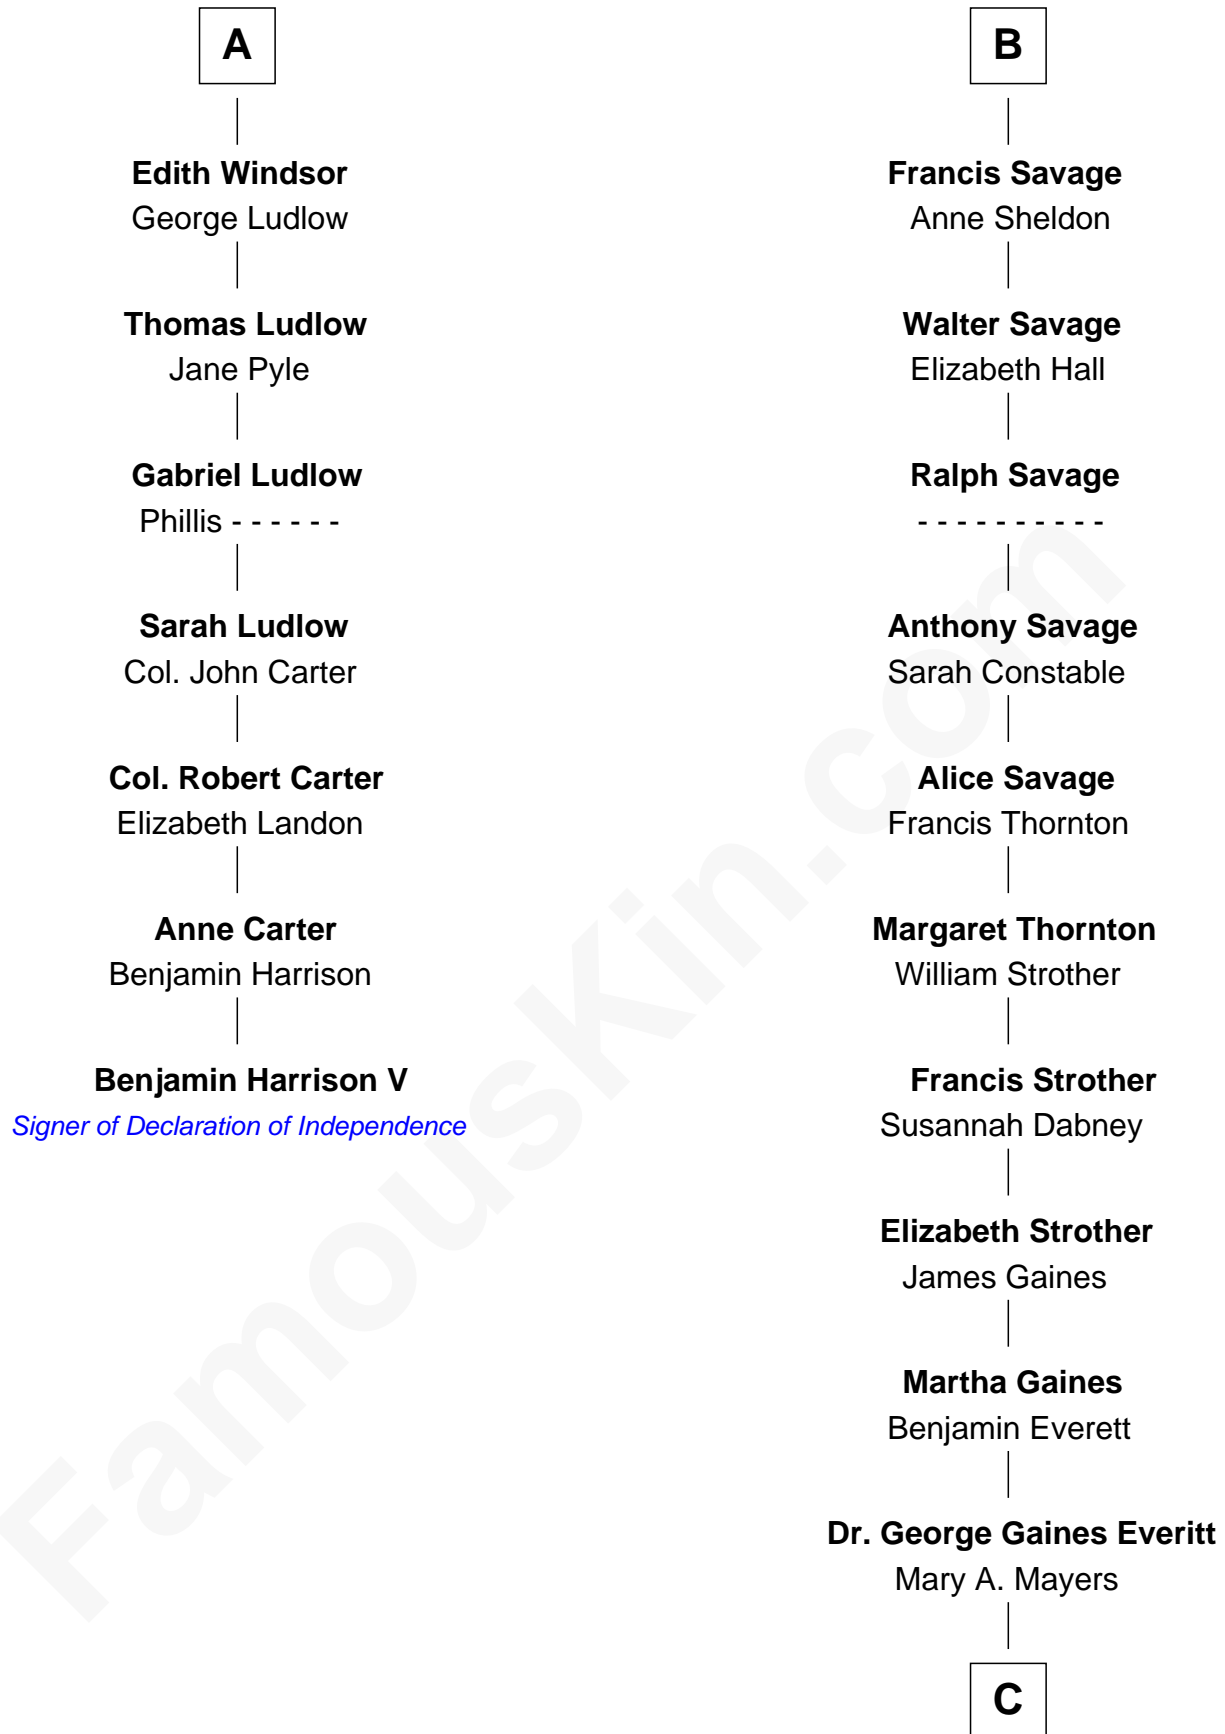

FamousKin.com

Relationship Chart of

Benjamin Harrison V

Signer of the Declaration of Independence

13th cousin 7 times removed of

William H. Macy
TV and Movie Actor

Humphrey de Bohun
Elizabeth Plantagenet

C

—
Horace Benjamin Everitt

Martha Leticia Roberts

—
Mary Lois Everitt

Clement Overstreet

—
Lois Elizabeth Overstreet

William Hall Macy

—
William H. Macy

TV and Movie Actor