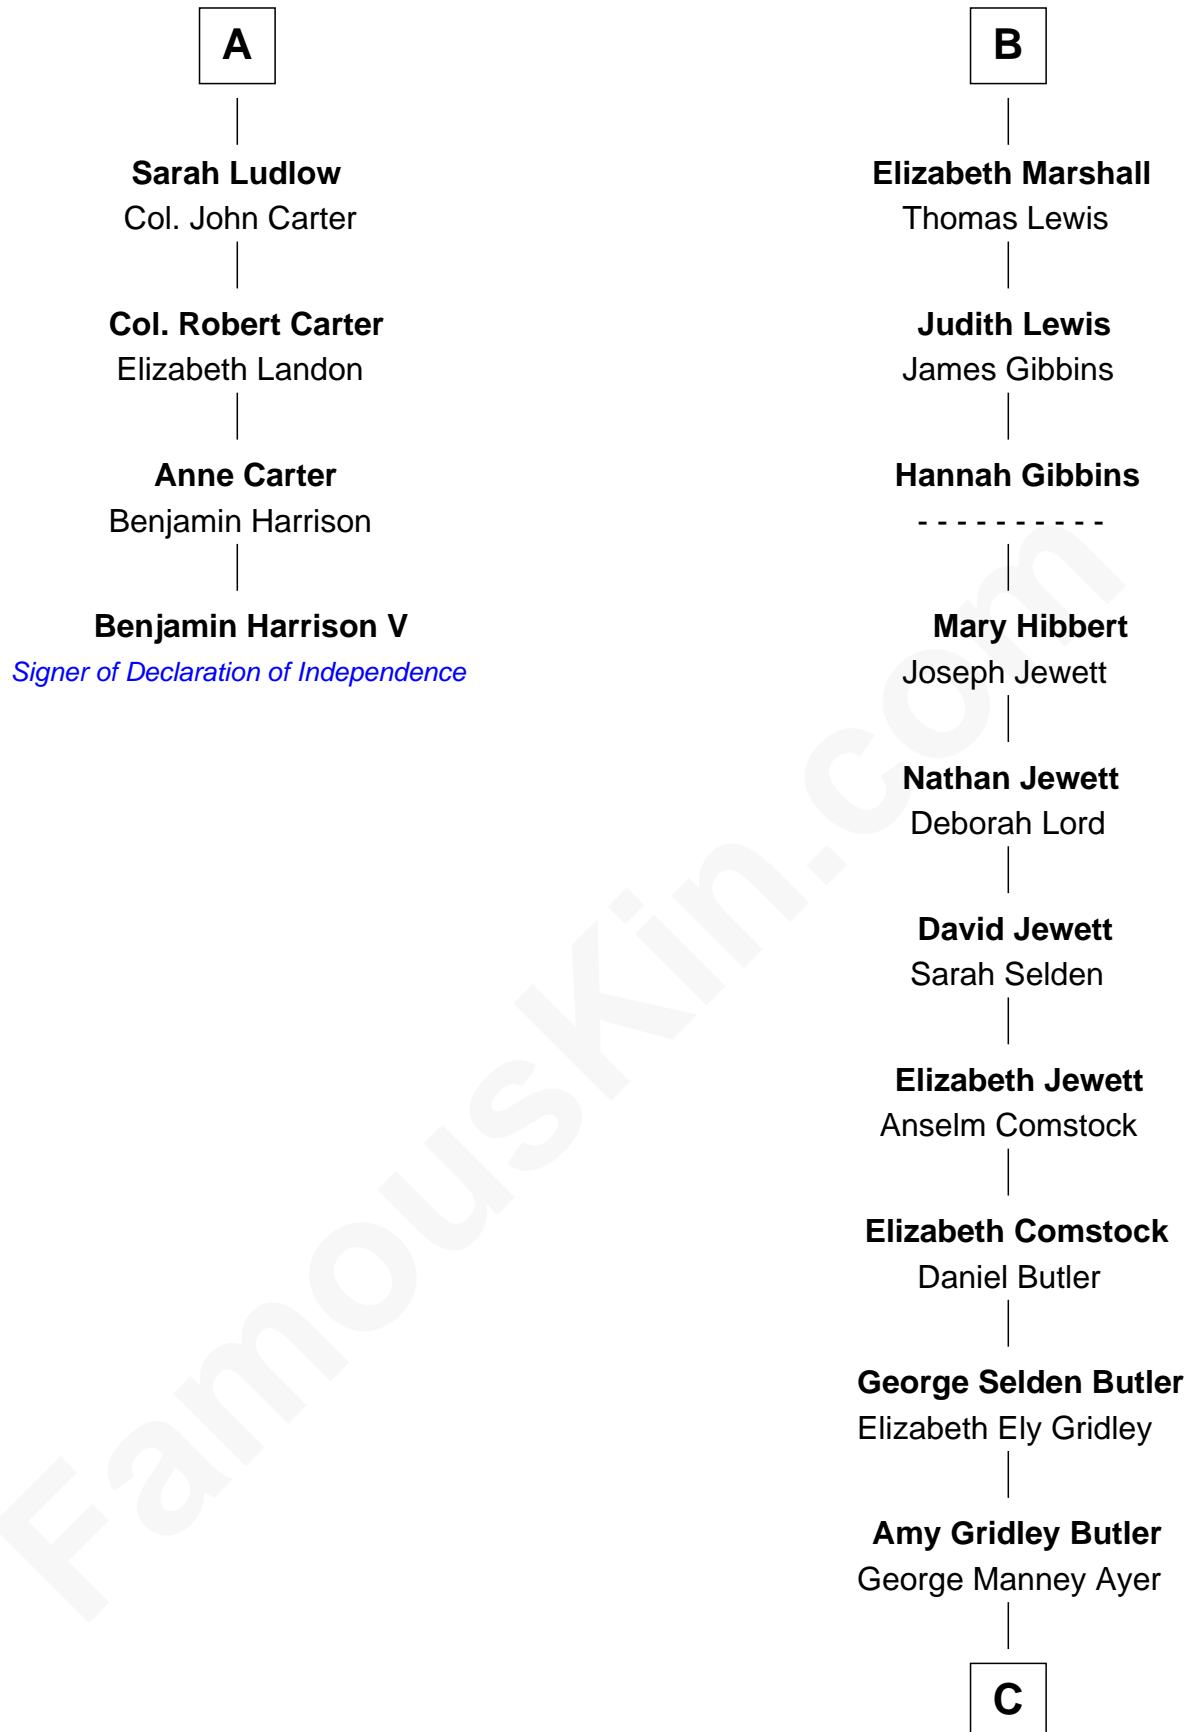

### Benjamin Harrison V

*Signer of the Declaration of Independence*

**10th cousin 9 times removed of**

**Gerald Ford**

*38th U.S. President*

**Sir Walter Blount**  
Sancha de Ayala

**Sir Thomas Blount**  
Margaret de Gresley

**Constance Beaumont**  
John Mytton

**Edith Windsor**  
George Ludlow

**Joyce Mytton**  
John Harpersfield

**Thomas Ludlow**  
Jane Pyle

**Edward Harpersfield alias Mytton**  
Anne Skrimshire

**Gabriel Ludlow**  
Phillis - - - - -

**Katherine Mytton**  
Roger Marshall

**A**

**B**

**C**

**Adele Augusta Ayer**  
Levi Addison Gardner

**Dorothy Ayer Gardner**  
Leslie Lynch King

**Gerald Ford**  
*38th U.S. President*

FamousKin.com