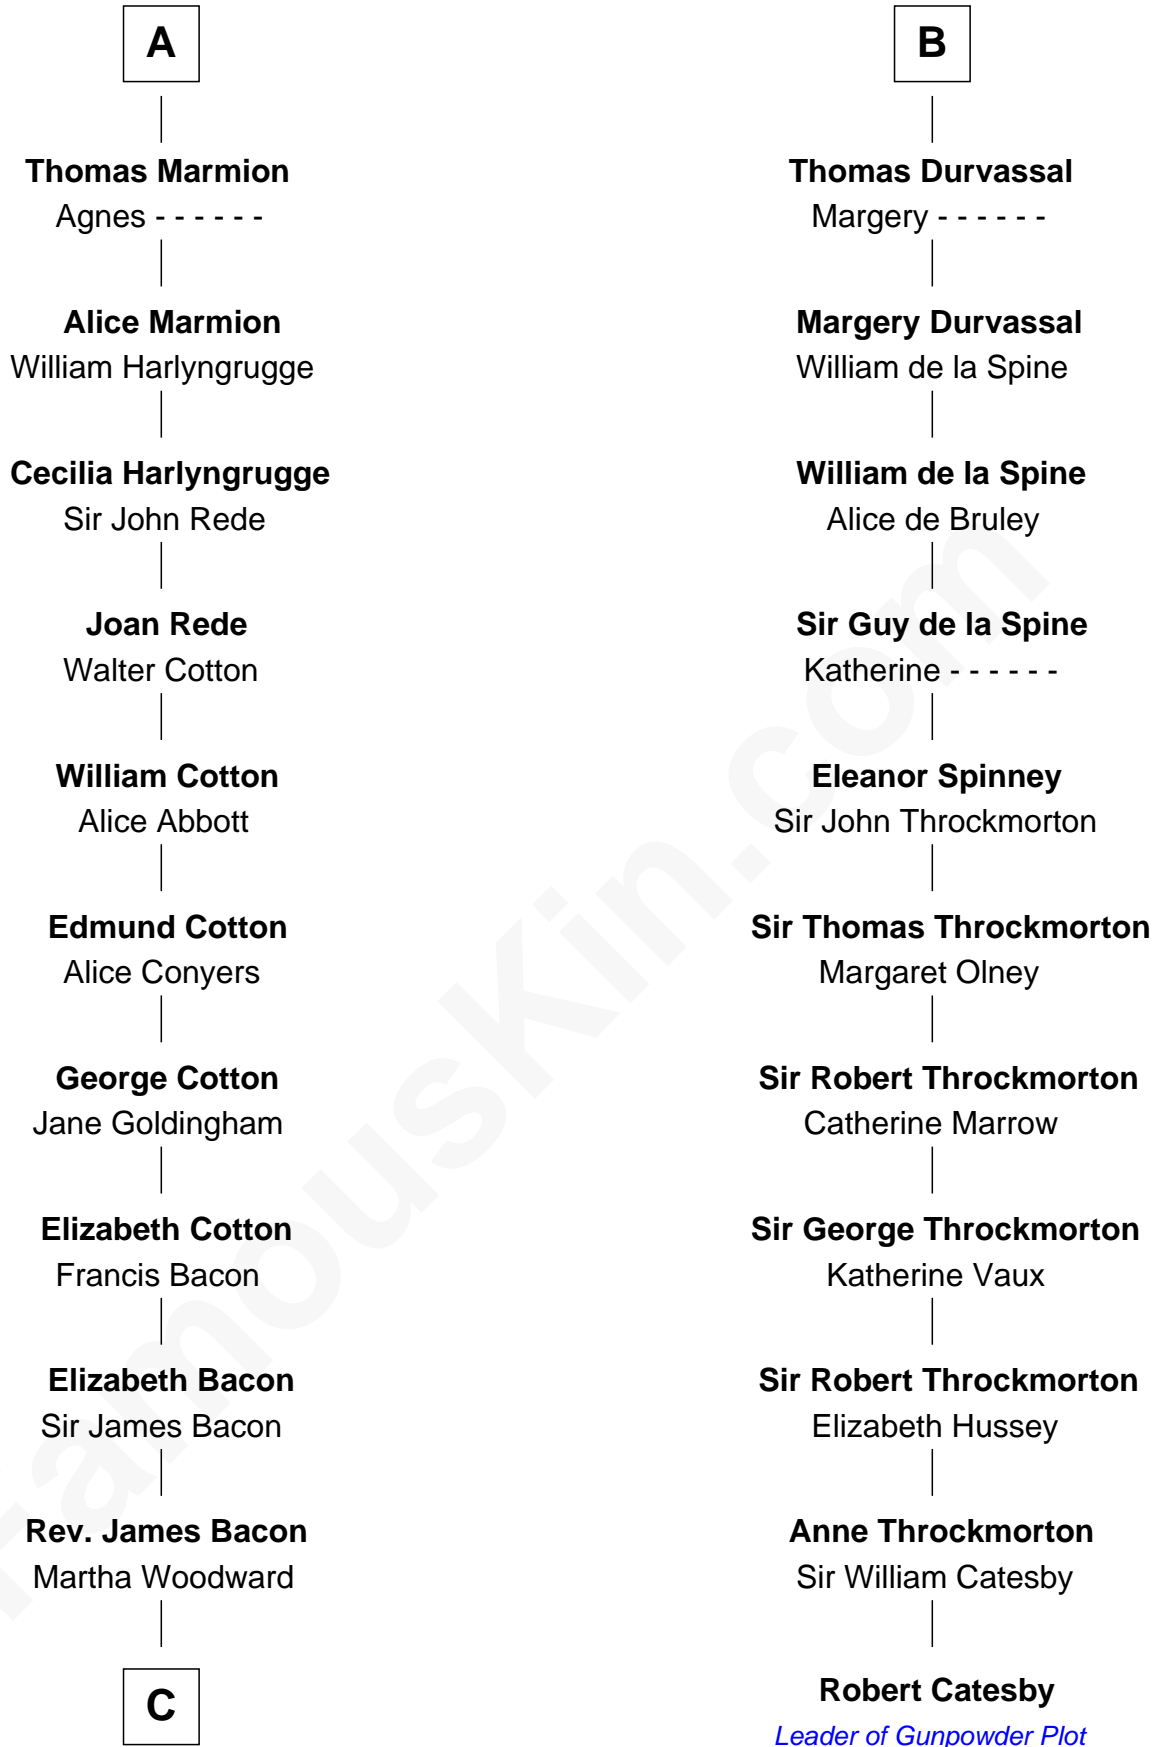

## Relationship Chart of Benjamin Harrison V

Signer of the Declaration of Independence

17th cousin 4 times removed of

**Robert Catesby**

Leader of Gunpowder Plot

**Albert III, Count of Namur**

Ida of Saxony

-----

**Geoffrey Marmion**

Rosamond -----

**William Marmion**

Matilda -----

**John Marmion**

Margery de Nottingham

**A**

Auberée de Marmion

**William de Camville**

Iseuda -----

**Thomas de Camville**

Agnes -----

**Felicia de Camville**

Philip Durvassal

**B**

**C**

—  
**Martha Bacon**

Anthony Smith

—  
**Abigail Smith**

Lewis Burwell

—  
**Elizabeth Burwell**

Benjamin Harrison

—  
**Benjamin Harrison**