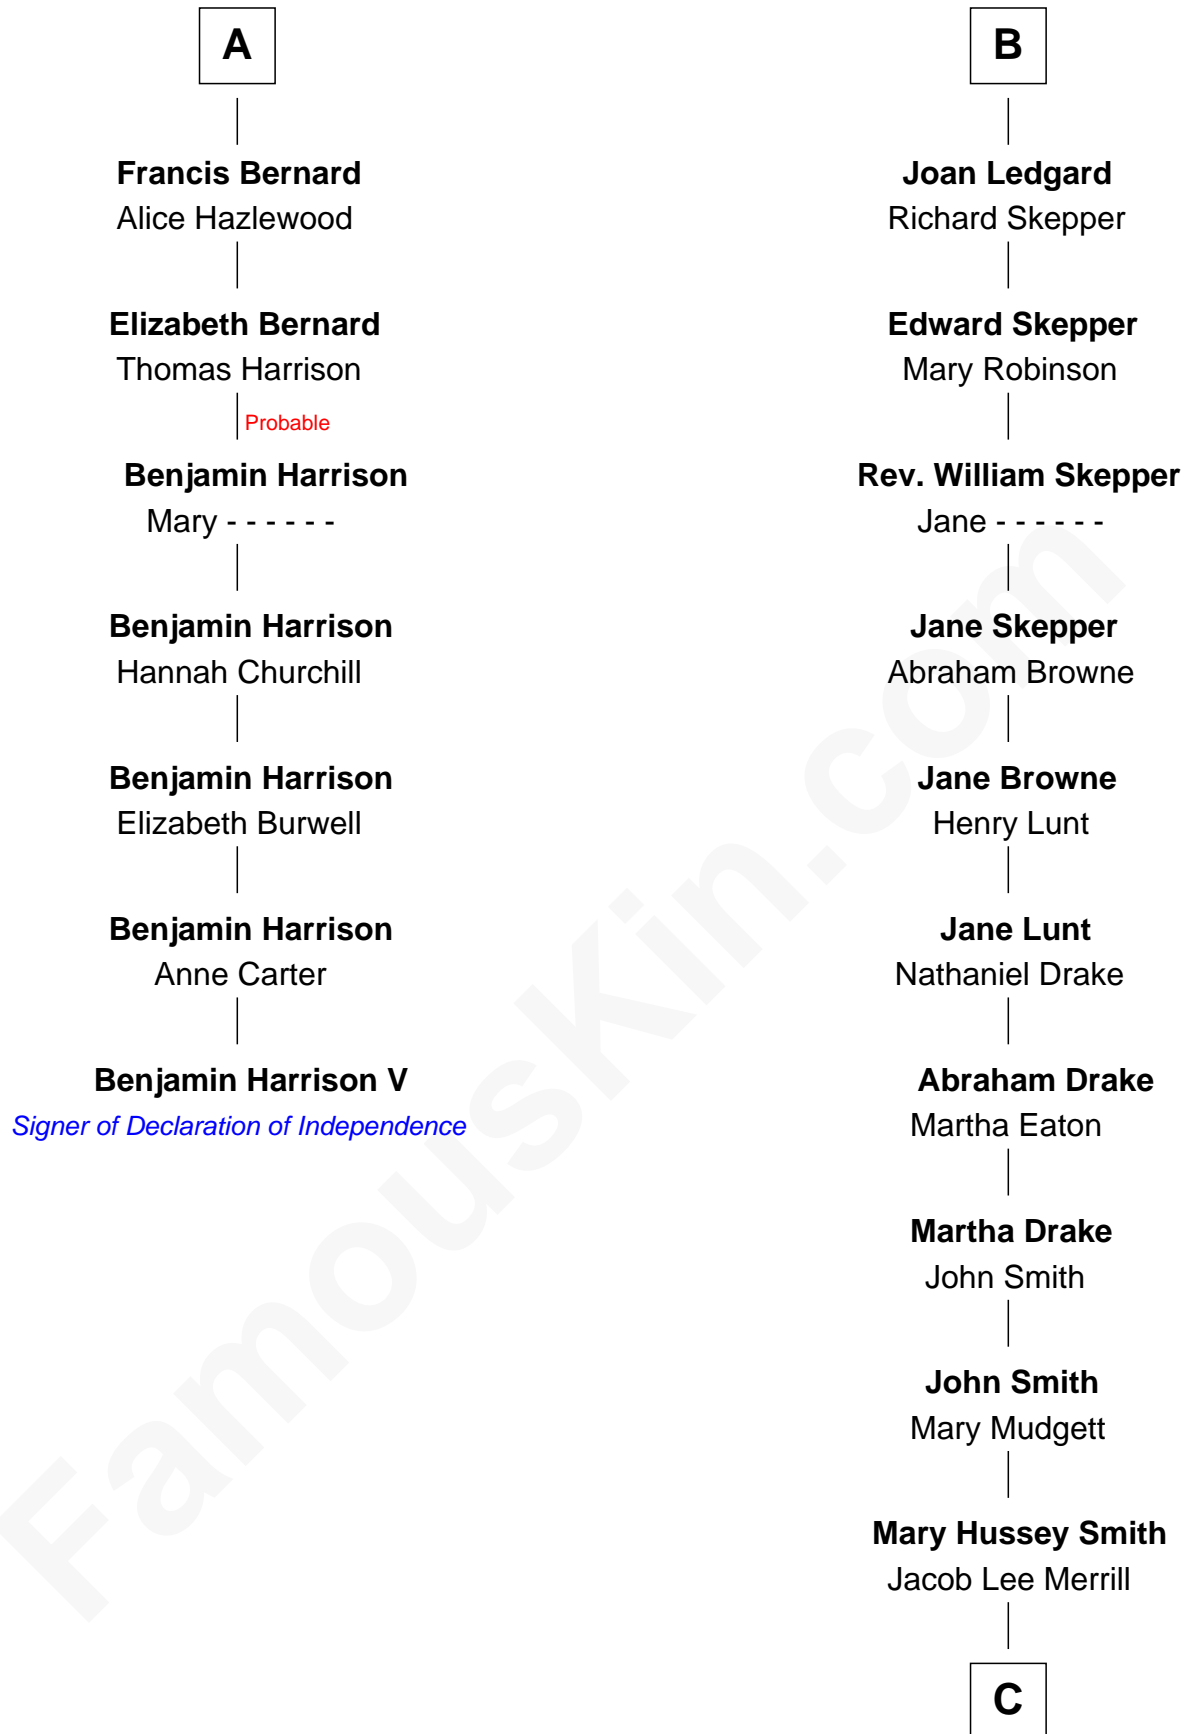

FamousKin.com

Relationship Chart of Benjamin Harrison V

Signer of the Declaration of Independence

13th cousin 8 times removed of

Meghan Markle

Duchess of Sussex, TV Actress

Sir Ralph de Neville

Alice de Audley

C

George David Merrill

Mary Bird

Gertrude May Merrill

Fred George Sanders

Doris Mary Rita Sanders

Gordon Arnold Markle

Thomas Wayne Markle