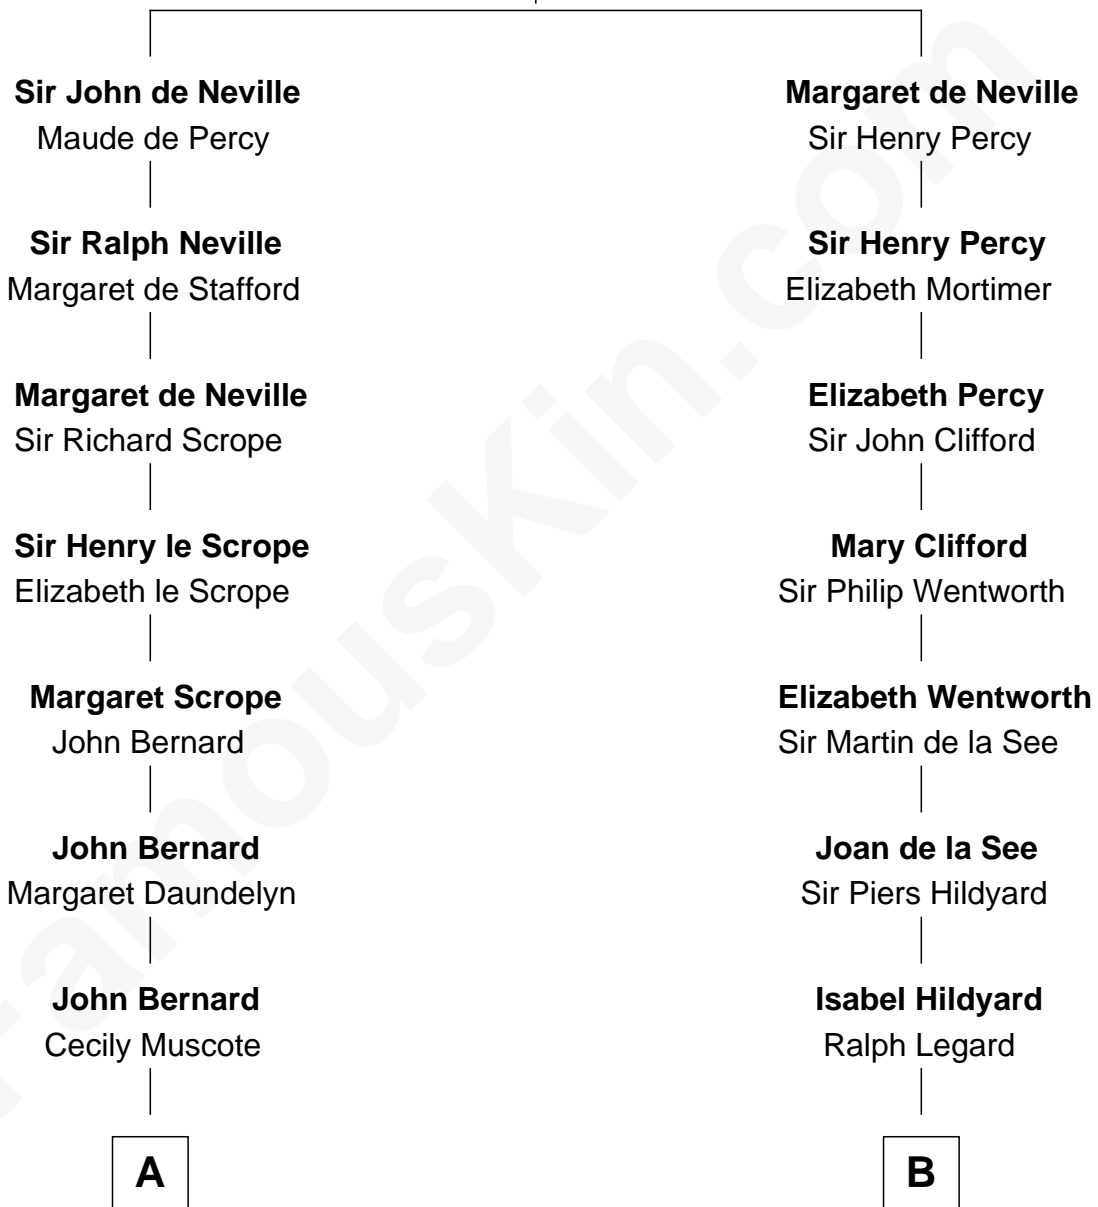

FamousKin.com

Relationship Chart of Benjamin Harrison V

Signer of the Declaration of Independence

13th cousin 8 times removed of

Meghan Markle

Duchess of Sussex, TV Actress

Sir Ralph de Neville

Alice de Audley

C

George David Merrill

Mary Bird

Gertrude May Merrill

Fred George Sanders

Doris Mary Rita Sanders

Gordon Arnold Markle

Thomas Wayne Markle