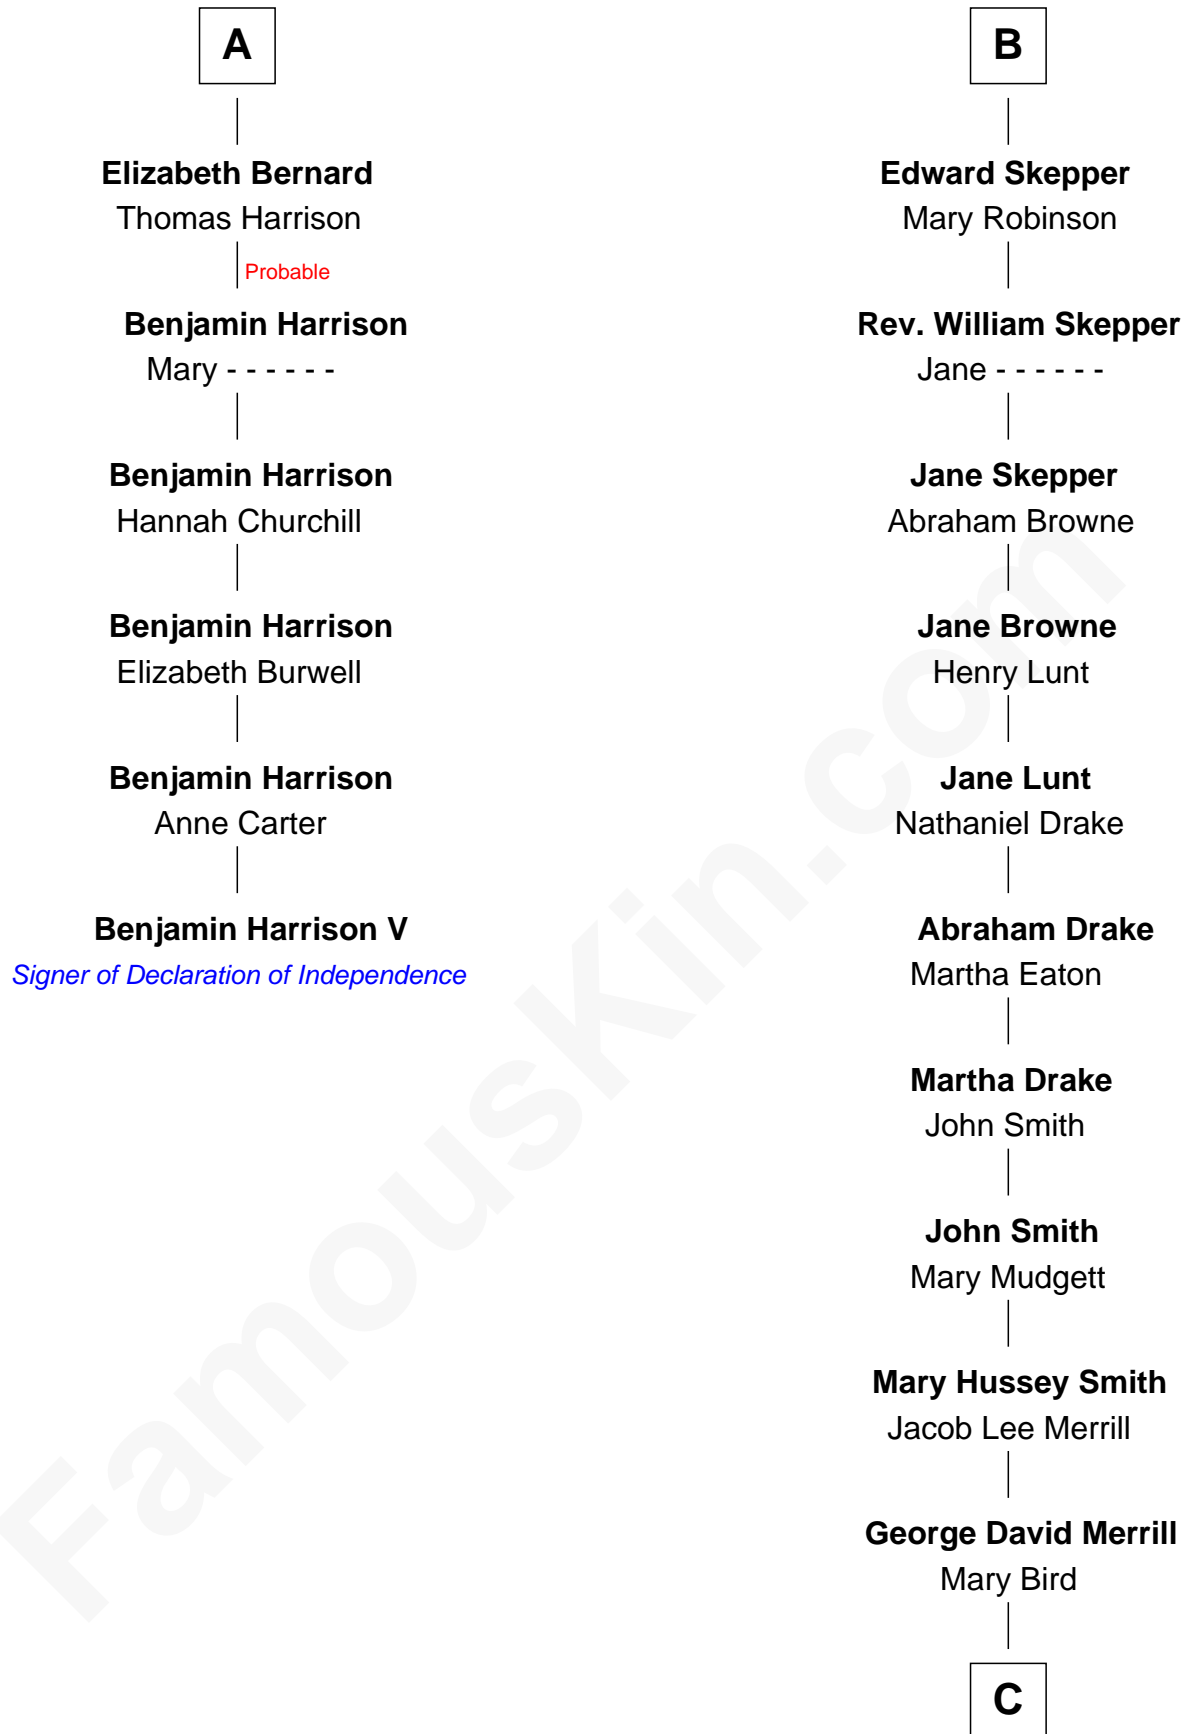

FamousKin.com

Relationship Chart of Benjamin Harrison V

Signer of the Declaration of Independence

12th cousin 8 times removed of

Meghan Markle

Duchess of Sussex, TV Actress

Sir Hugh de Stafford
Philippa de Beauchamp

Michael de la Pole

Isabel de la Pole

Thomas Morley

Anne Morley

Sir John Hastings

Elizabeth Hastings

Sir Robert Hildyard

Sir Piers Hildyard

Joan de la See

Isabel Hildyard

Ralph Legard

Joan Ledgard

Richard Skepper

B

C

Gertrude May Merrill