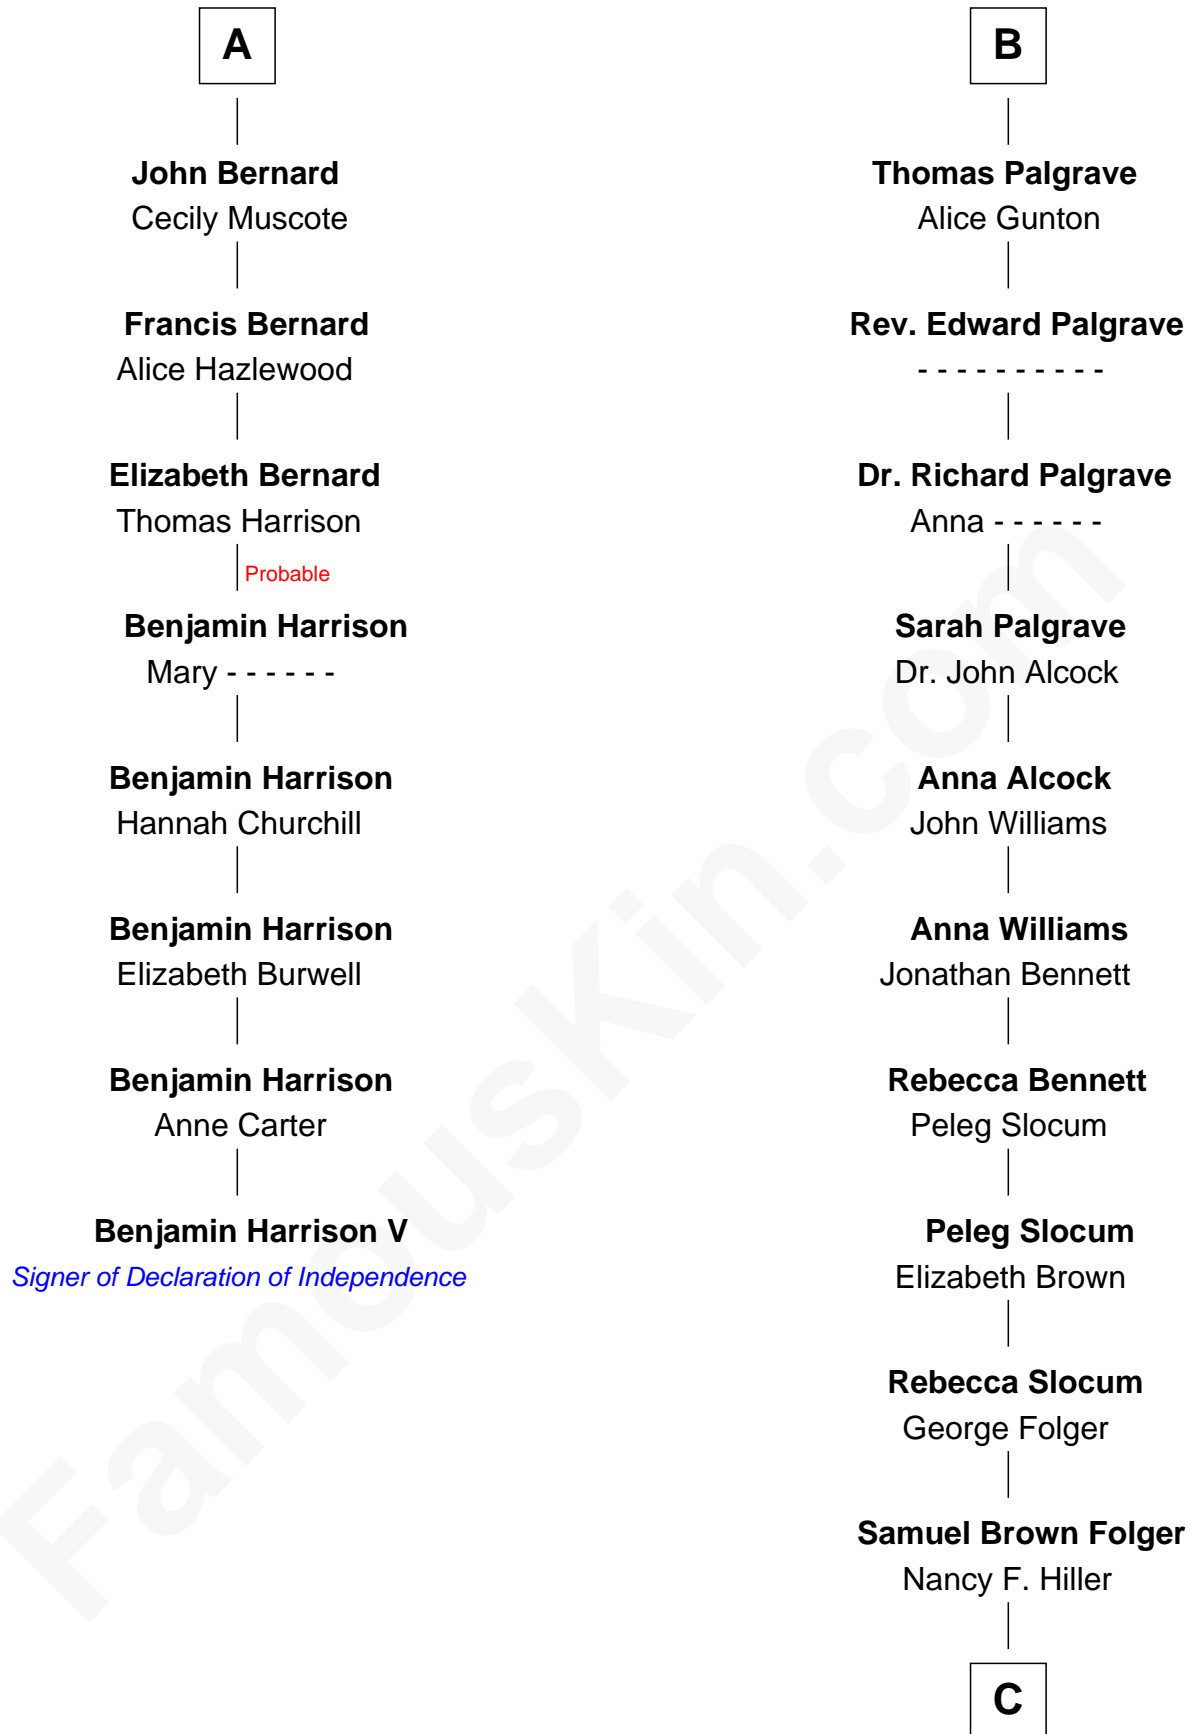

FamousKin.com

Relationship Chart of

Benjamin Harrison V

Signer of the Declaration of Independence

14th cousin 4 times removed of

Henry Clay Folger

Founder of Folger Shakespeare Library and Chairman of Standard Oil

Bartholomew de Badlesmere

Margaret de Clare

Margery de Badlesmere

Sir William de Ros

Maud de Roos

John de Welles

Margery de Welles

Stephen le Scrope

John le Scrope

Elizabeth Chaworth

Elizabeth le Scrope

Sir Henry le Scrope

Margaret Scrope

John Bernard

John Bernard

Margaret Daundelyn

Sir Robert Wingfield

Elizabeth Wingfield

Sir William Brandon

Eleanor Brandon

John Glemham

Anne Glemham

Henry Palgrave

B