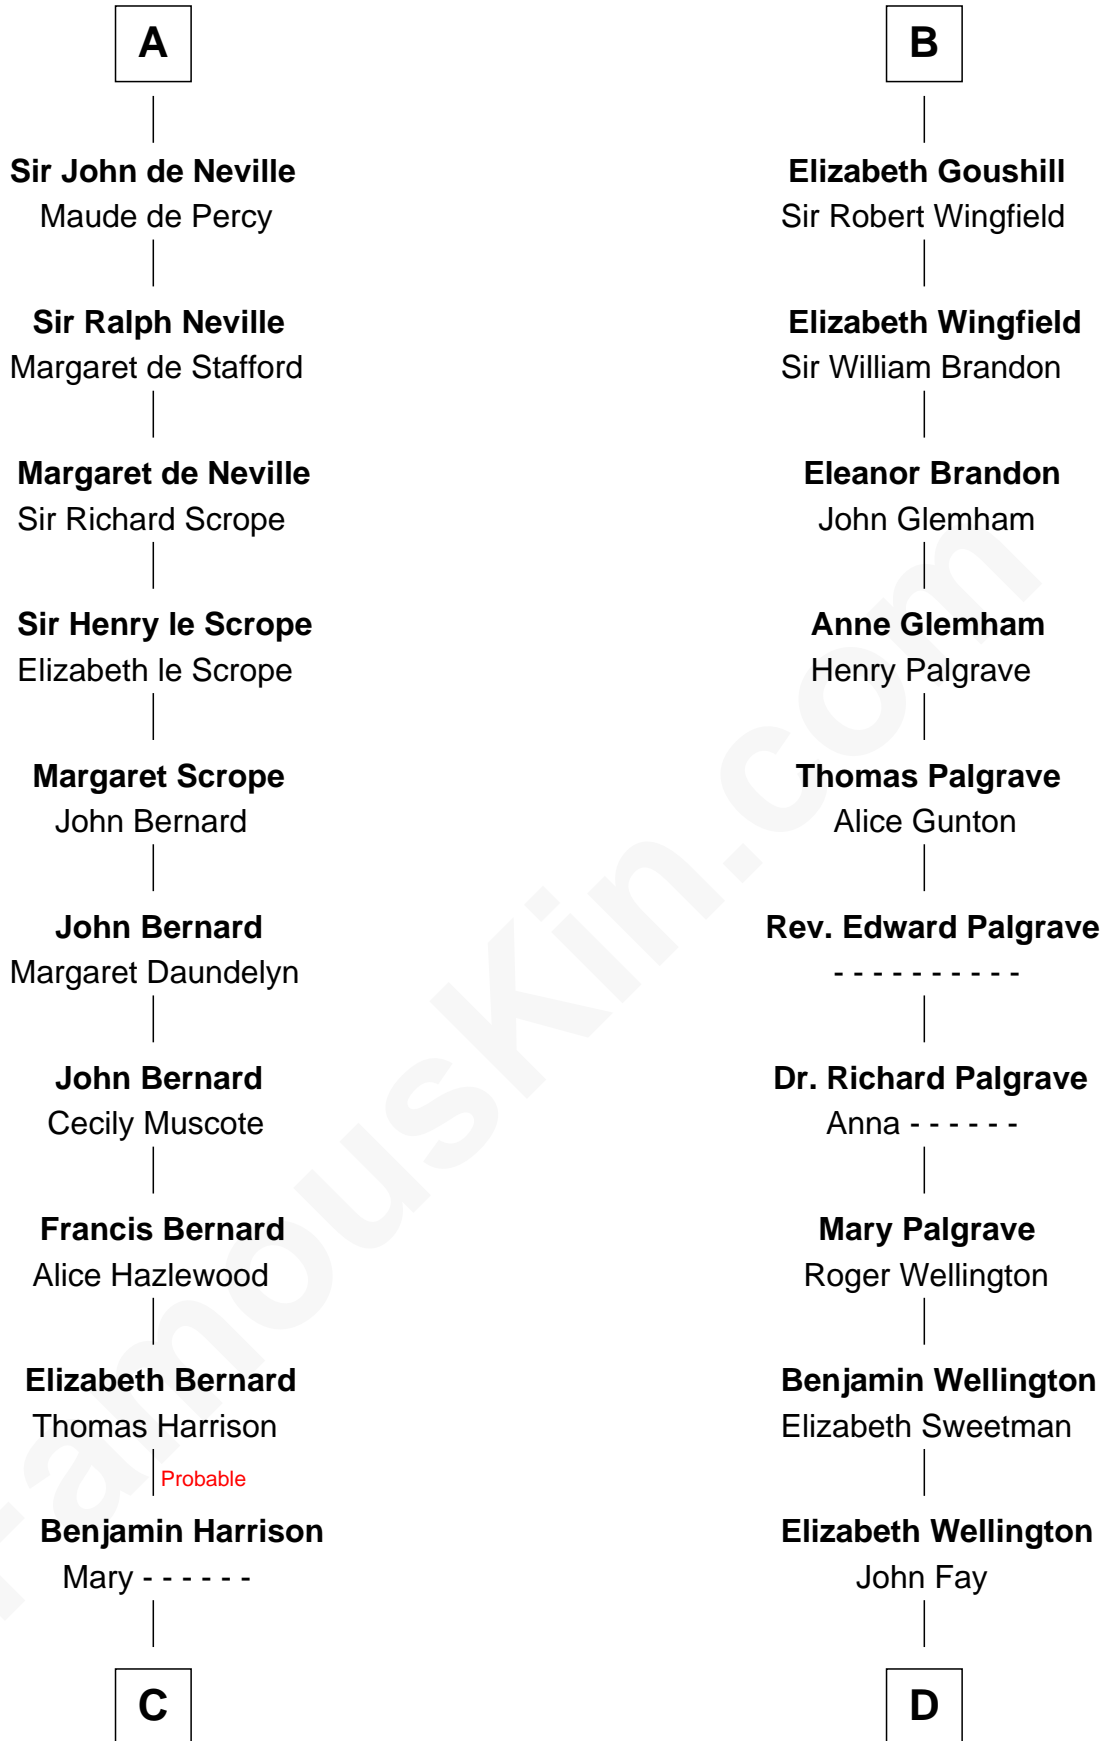

FamousKin.com

Relationship Chart of

Benjamin Harrison V

Signer of the Declaration of Independence

19th cousin 1 time removed of

Eli Whitney

Inventor of the Cotton Gin

Alfonso VIII of Castile

Eleanor Plantagenet

Richard Fitzalan

Sir Richard Fitzalan

Elizabeth de Bohun

Elizabeth Fitzalan

Sir Robert Goushill

B

C

Benjamin Harrison

Hannah Churchill

Benjamin Harrison

Elizabeth Burwell

Benjamin Harrison

Anne Carter

Benjamin Harrison V

Signer of Declaration of Independence