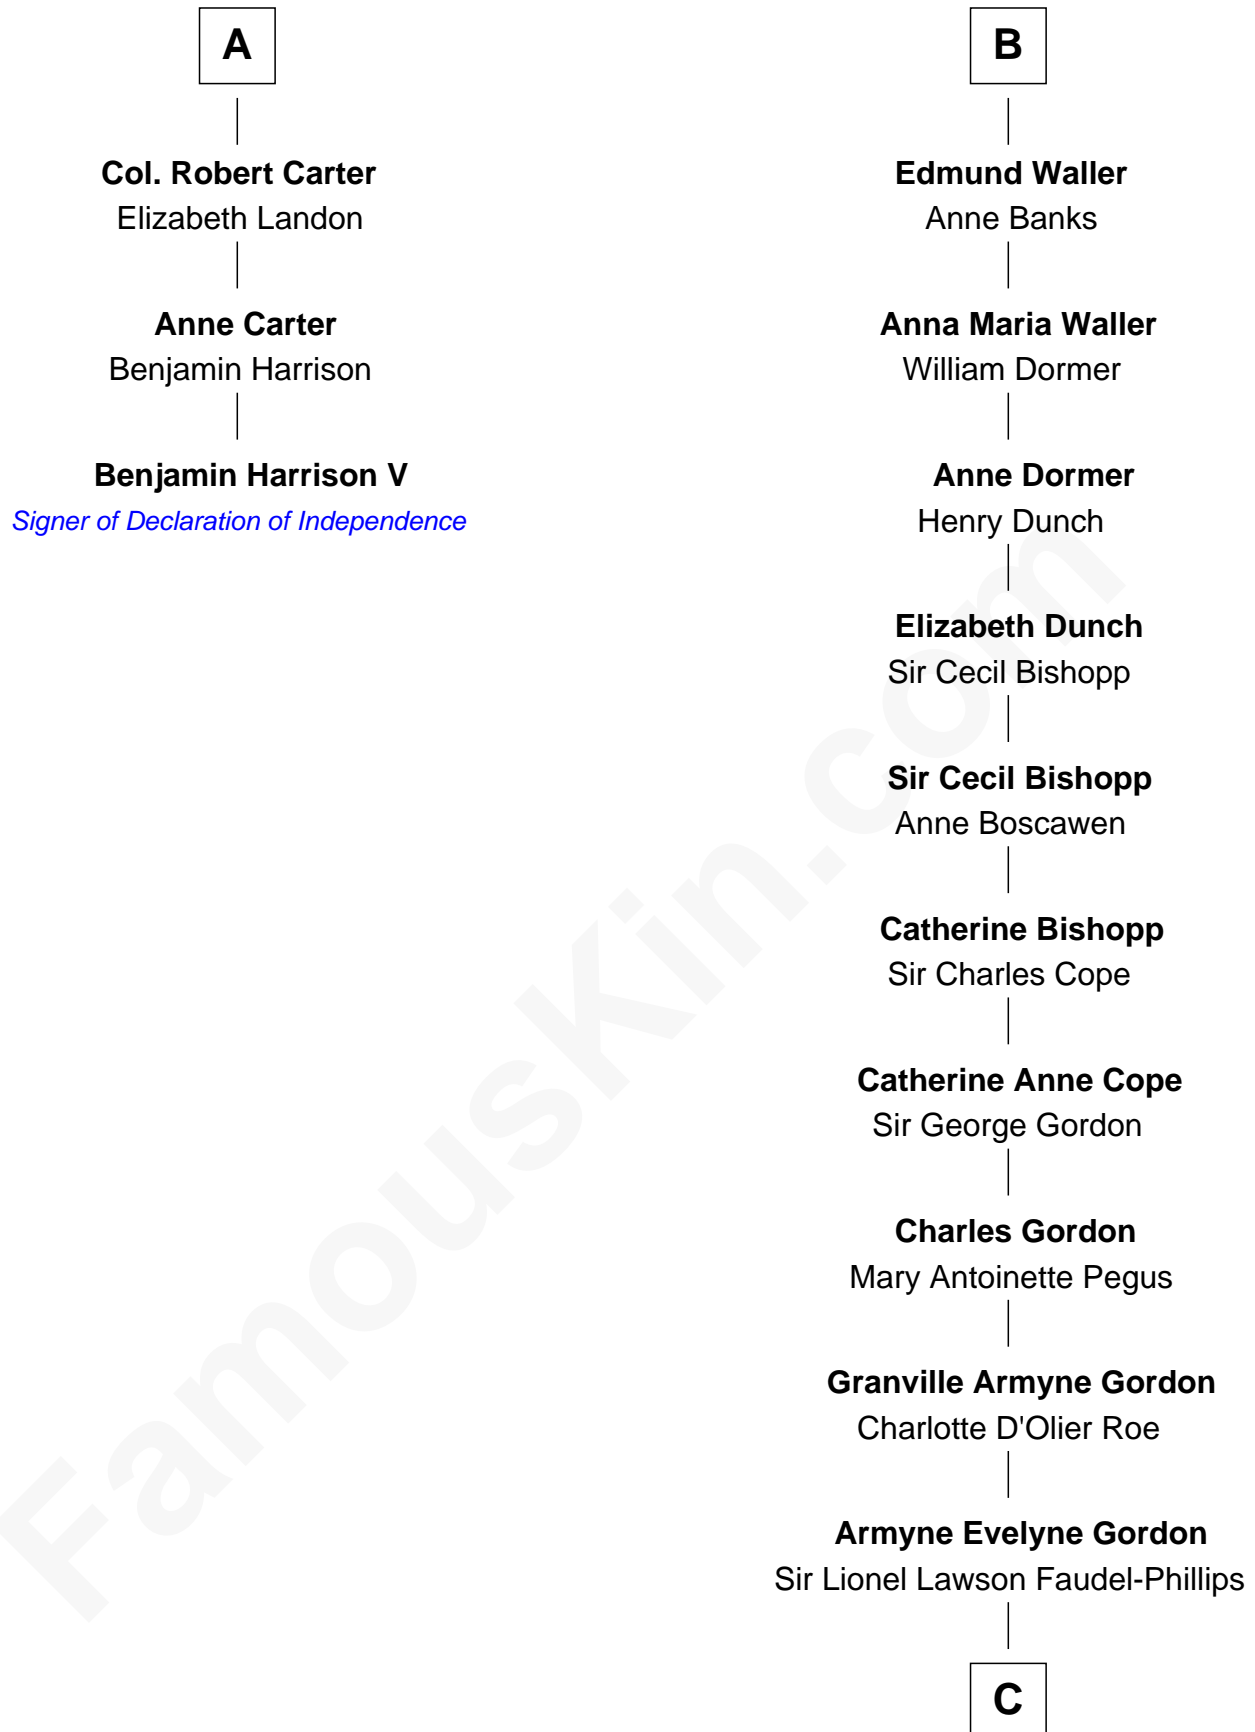

FamousKin.com

Relationship Chart of Benjamin Harrison V

Signer of the Declaration of Independence

9th cousin 11 times removed of

Cara Delevingne

Fashion Model and Movie Actress

Sir Thomas Blount
Margaret de Gresley

C

Anne Margaret Faudel-Phillips

John Vincent Sheffield

Jane Armyne Sheffield

Sir Jocelyn Edward Greville Stevens

Pandora Anne Stevens

Charles Hamar Delevingne

Cara Delevingne