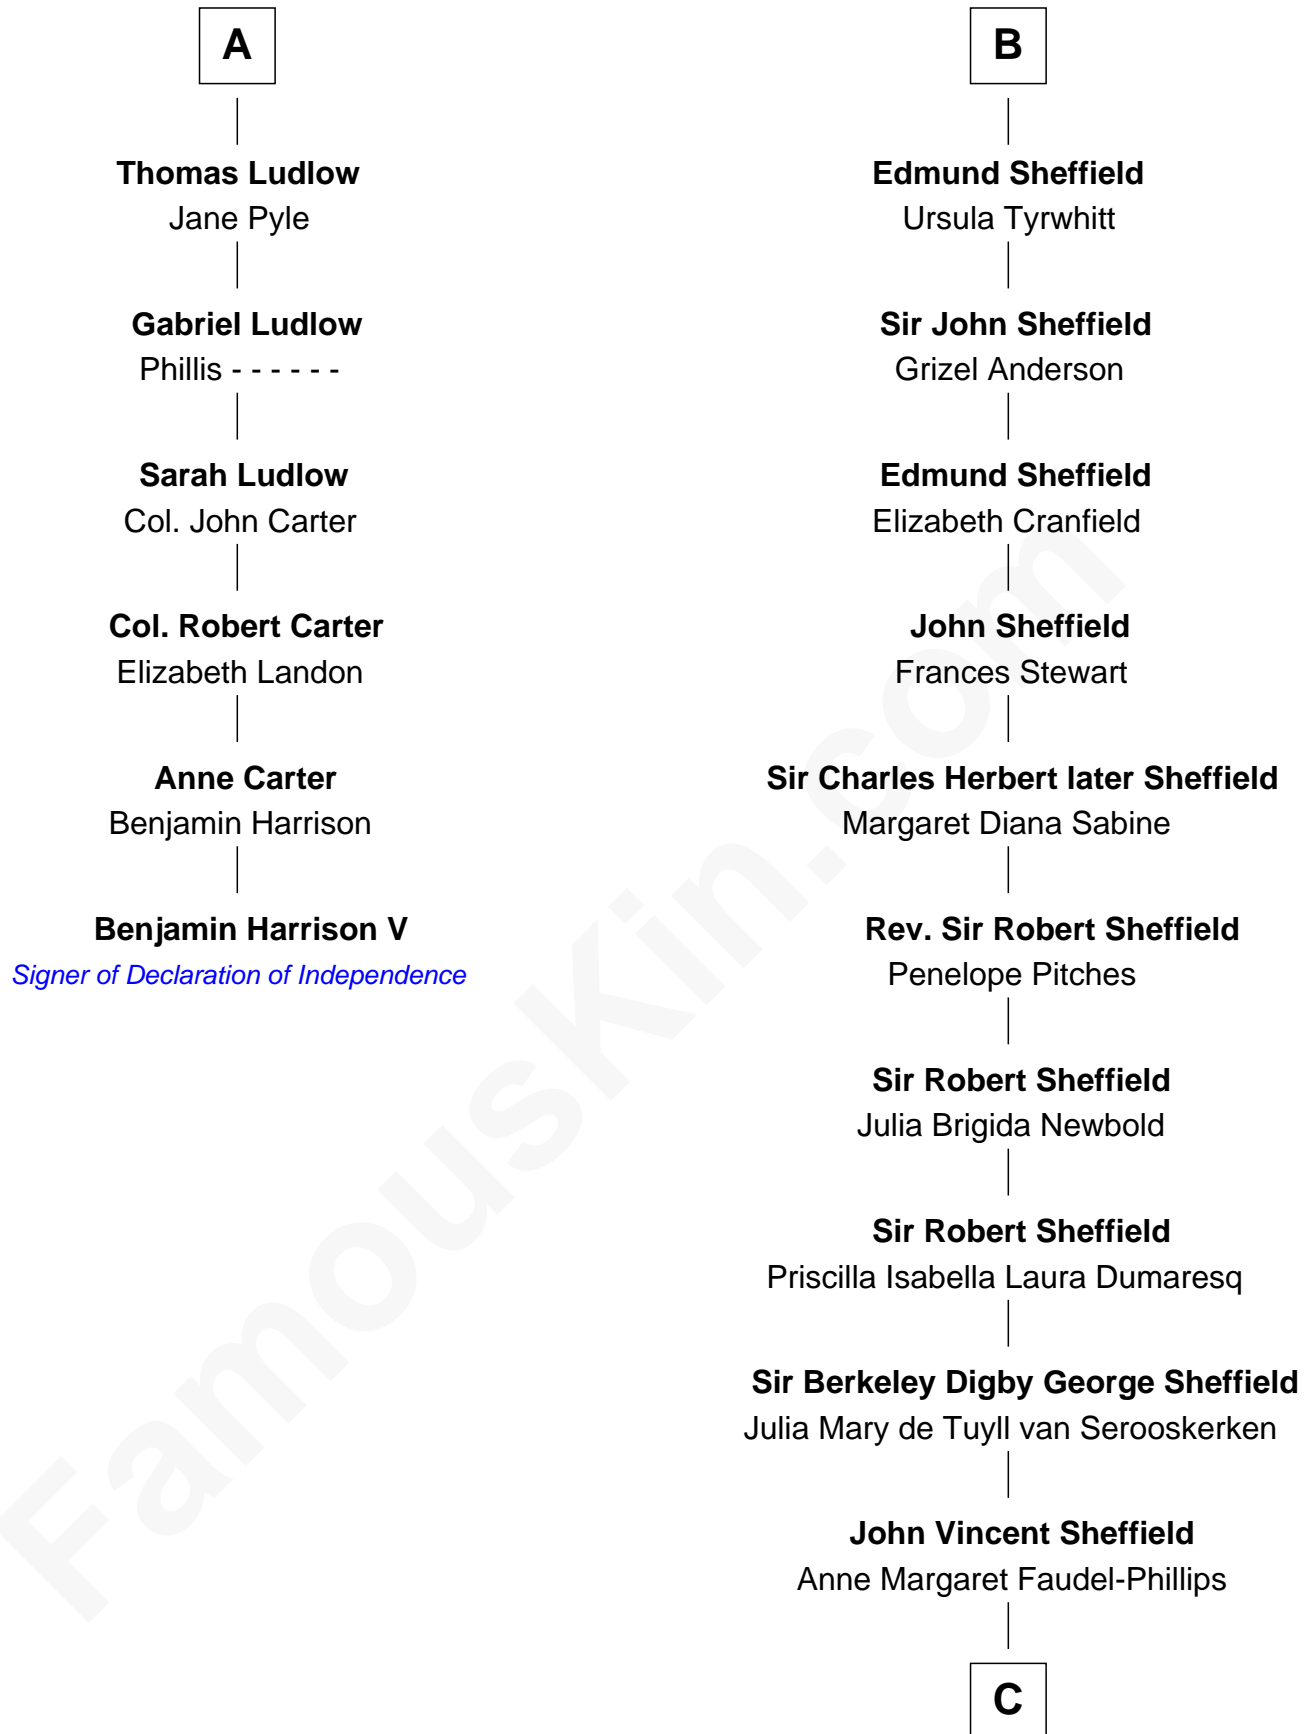

## Relationship Chart of Benjamin Harrison V

Signer of the Declaration of Independence

12th cousin 7 times removed of

**Cara Delevingne**

Fashion Model and Movie Actress

**Sir Hugh de Courtnay**

Margaret de Bohun

Elizabeth Trussel

**Anne de Vere**

Edmund Sheffield

**Sir John Sheffield**

Douglas Howard

**B**

C

**Jane Armyne Sheffield**  
Sir Jocelyn Edward Greville Stevens