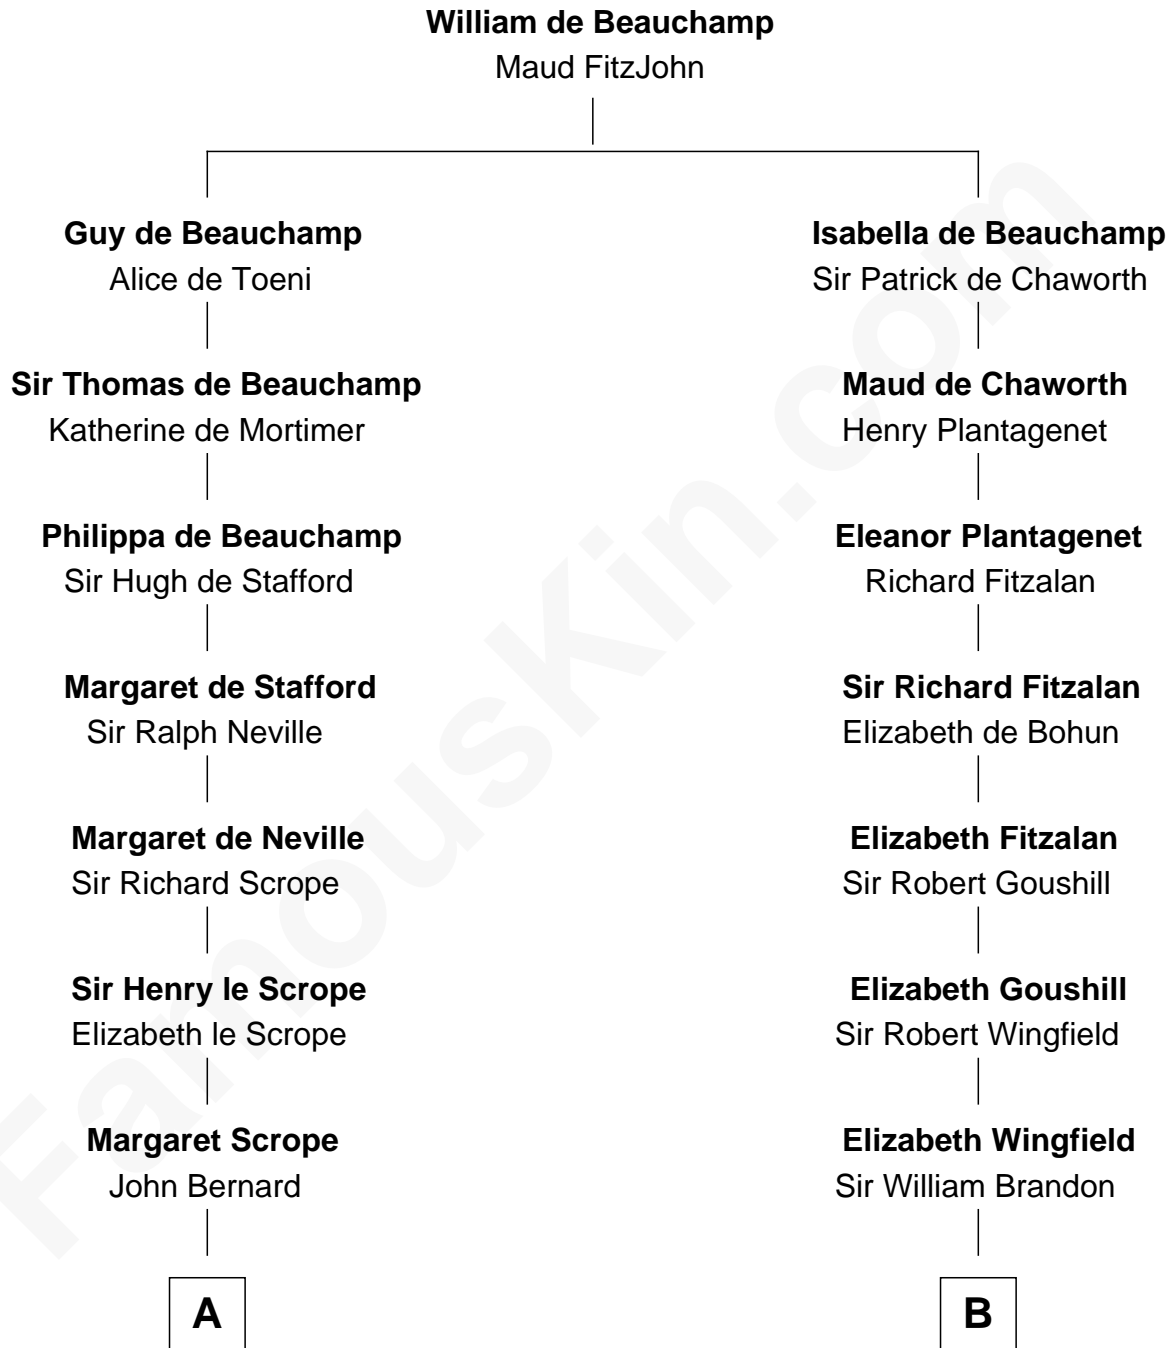

# FamousKin.com

## Relationship Chart of Benjamin Harrison V

*Signer of the Declaration of Independence*

15th cousin 5 times removed of

**Franklin D. Roosevelt**

*32nd U.S. President*

**C**

**Deborah P. Church**

Warren Delano

**Warren Delano**

Catharine Robbins Lyman

**Sara Delano**

James Roosevelt

**Franklin D. Roosevelt**

*32nd U.S. President*

FamousKin.com