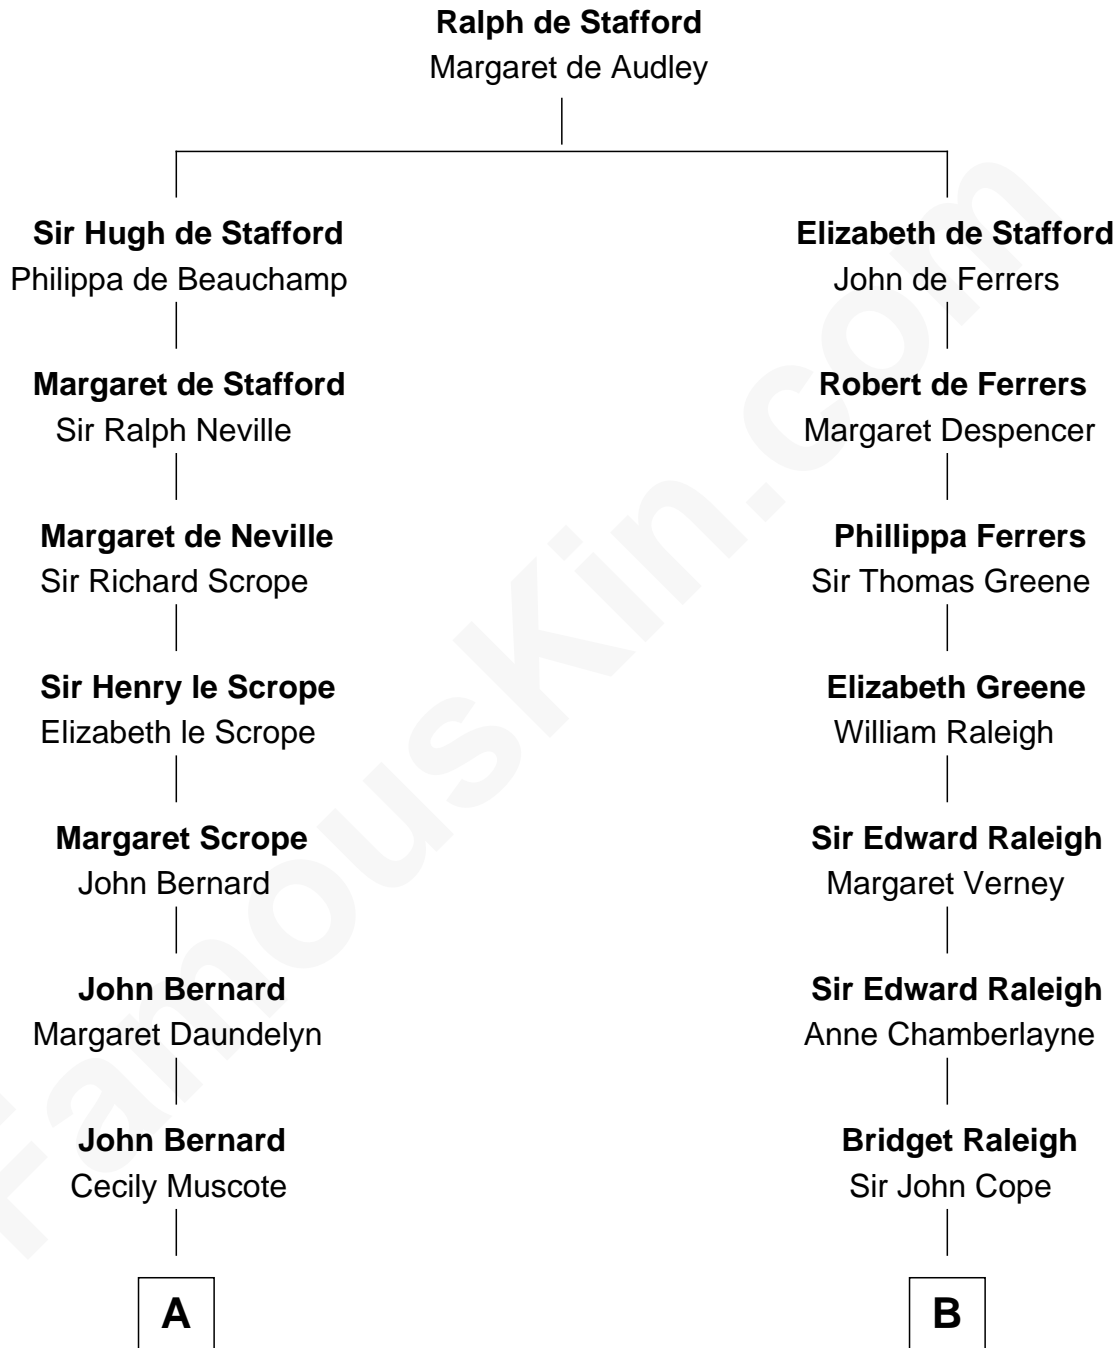

## Relationship Chart of

### Benjamin Harrison V

*Signer of the Declaration of Independence*

13th cousin 5 times removed of

### Franklin D. Roosevelt

*32nd U.S. President*

**C**

**Sara Delano**  
James Roosevelt

**Franklin D. Roosevelt**  
*32nd U.S. President*

FamousKin.com