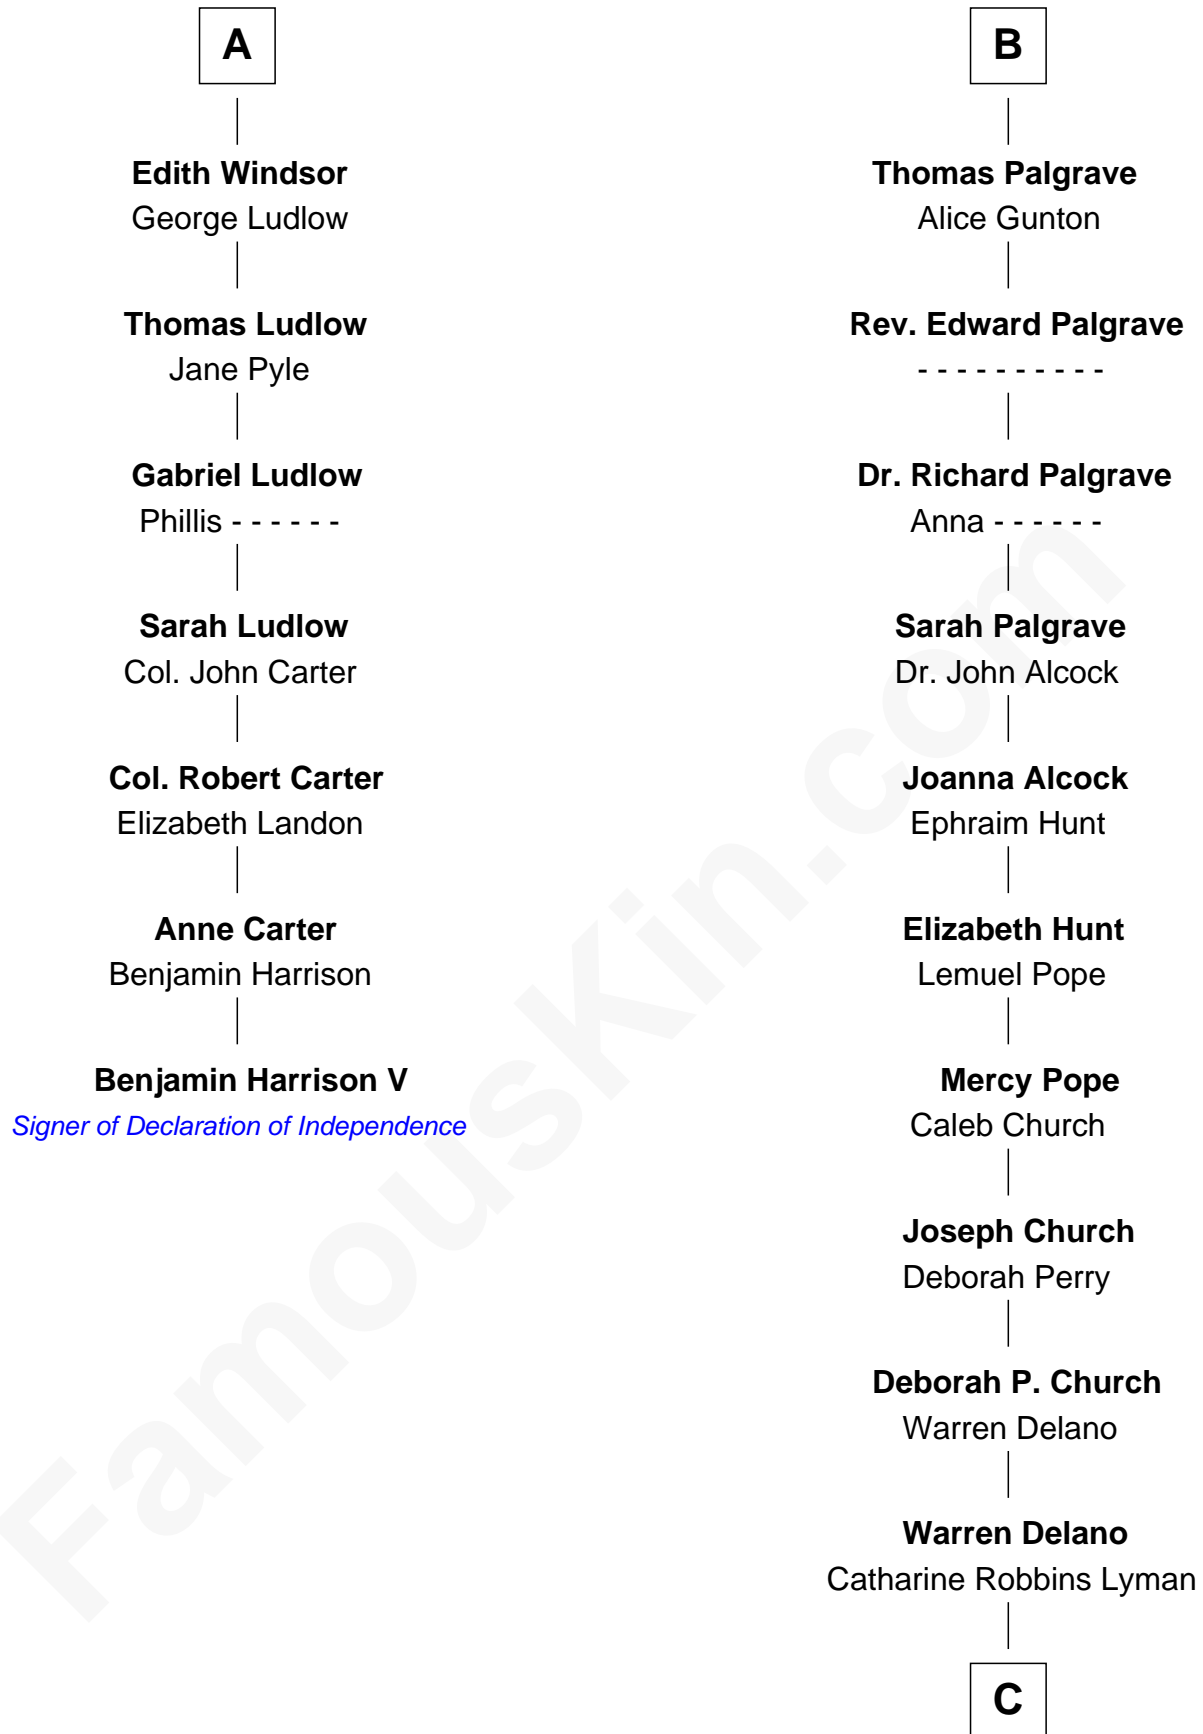

## Relationship Chart of

### Benjamin Harrison V

*Signer of the Declaration of Independence*

13th cousin 5 times removed of

### Franklin D. Roosevelt

*32nd U.S. President*

**Humphrey de Bohun**  
Elizabeth Plantagenet

**C**

|  
**Sara Delano**  
James Roosevelt

|  
**Franklin D. Roosevelt**  
*32nd U.S. President*

FamousKin.com