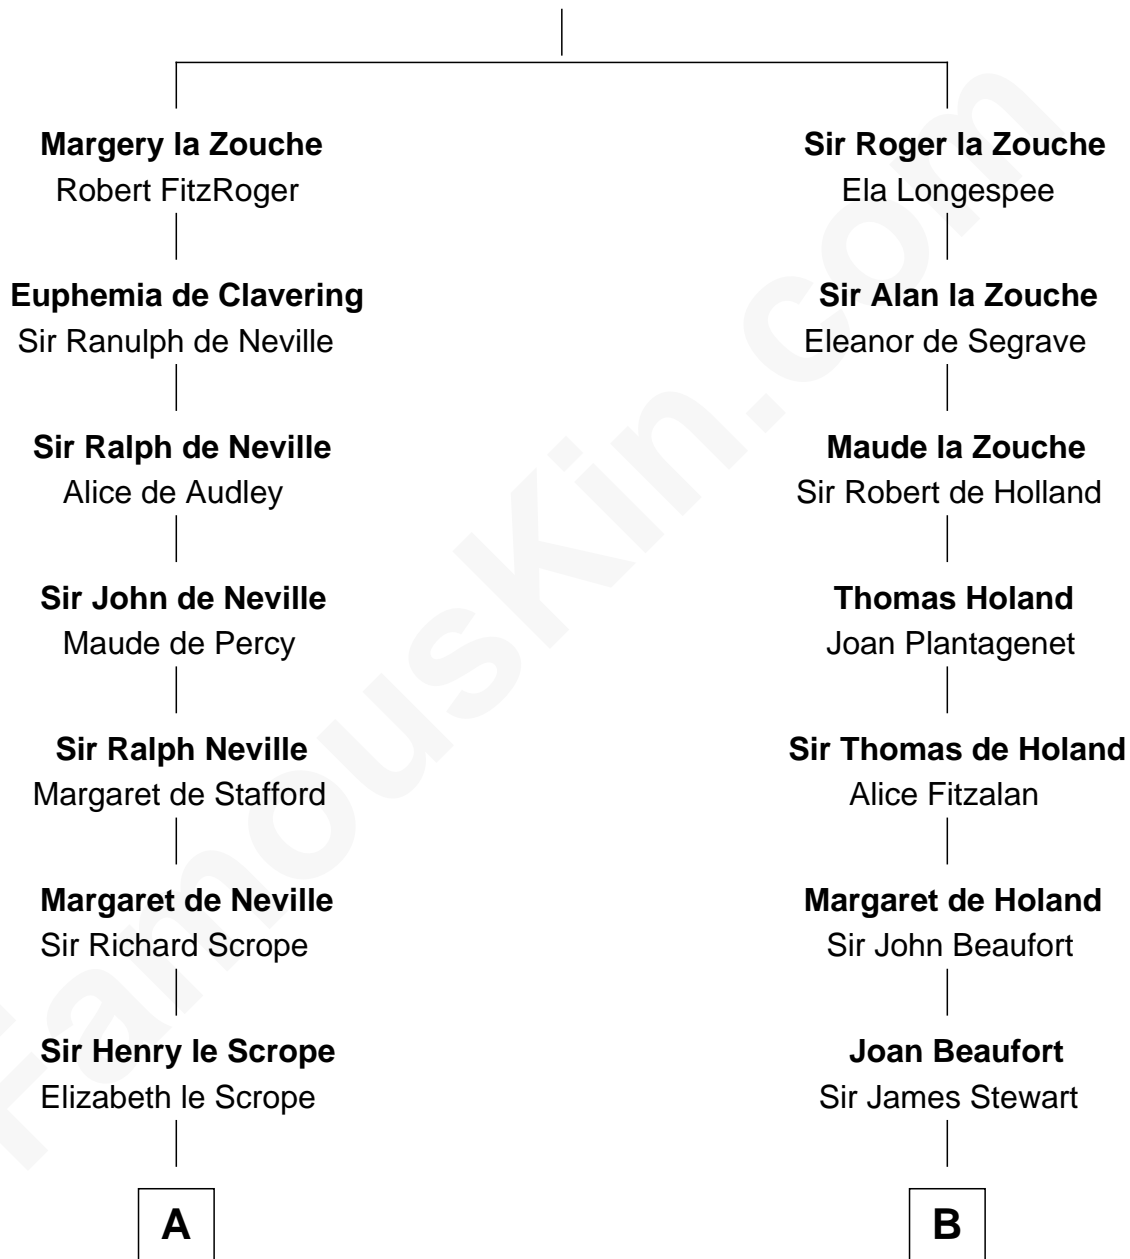

FamousKin.com

Relationship Chart of

Benjamin Harrison V

Signer of the Declaration of Independence

16th cousin 4 times removed of

Theodore Roosevelt

26th U.S. President

Alan la Zouche

Ellen de Quincy

C

Anne Irvine

James Bulloch

James Stephens Bulloch

Martha Stewart

Martha Bulloch

Theodore Roosevelt

Theodore Roosevelt

26th U.S. President

FamousKin.com