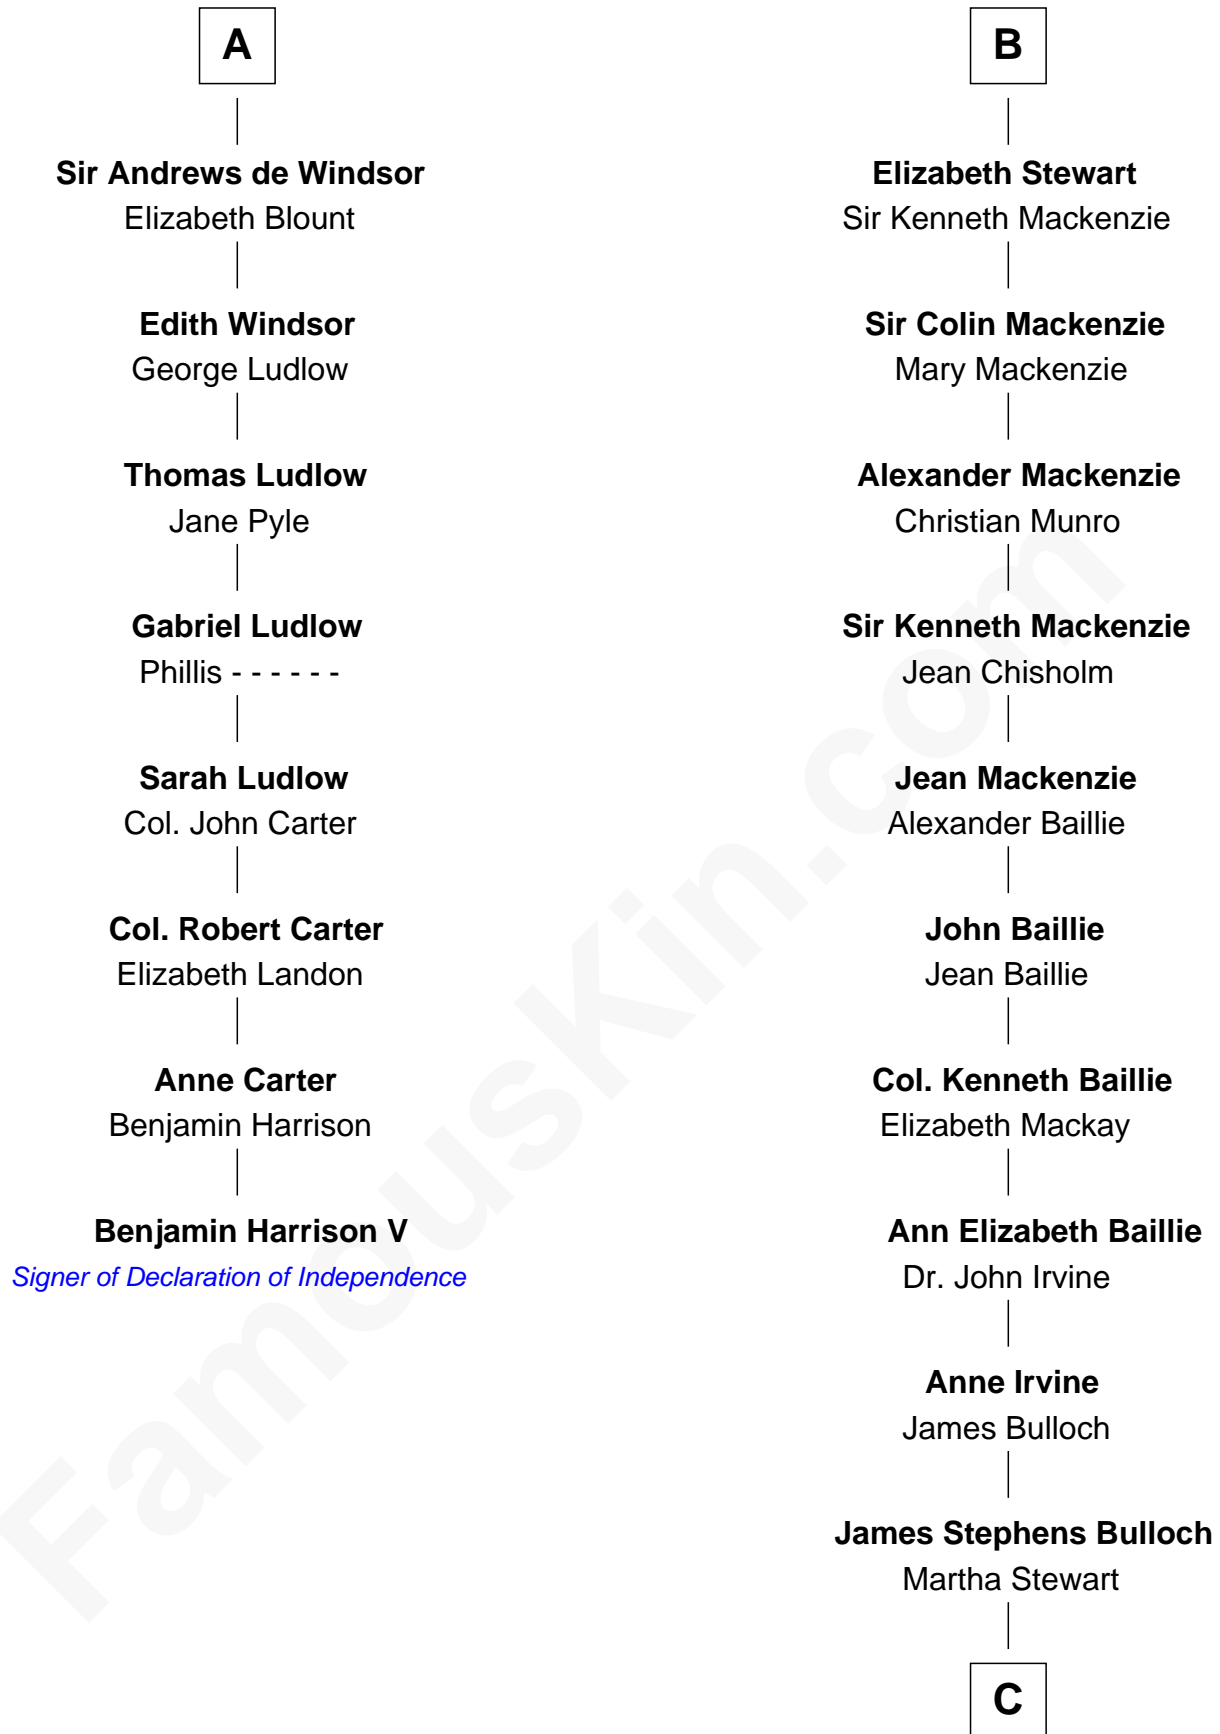

## Relationship Chart of Benjamin Harrison V

*Signer of the Declaration of Independence*

14th cousin 4 times removed of

**Theodore Roosevelt**

*26th U.S. President*

**C**

**Martha Bulloch**  
Theodore Roosevelt

**Theodore Roosevelt**  
*26th U.S. President*

FamousKin.com