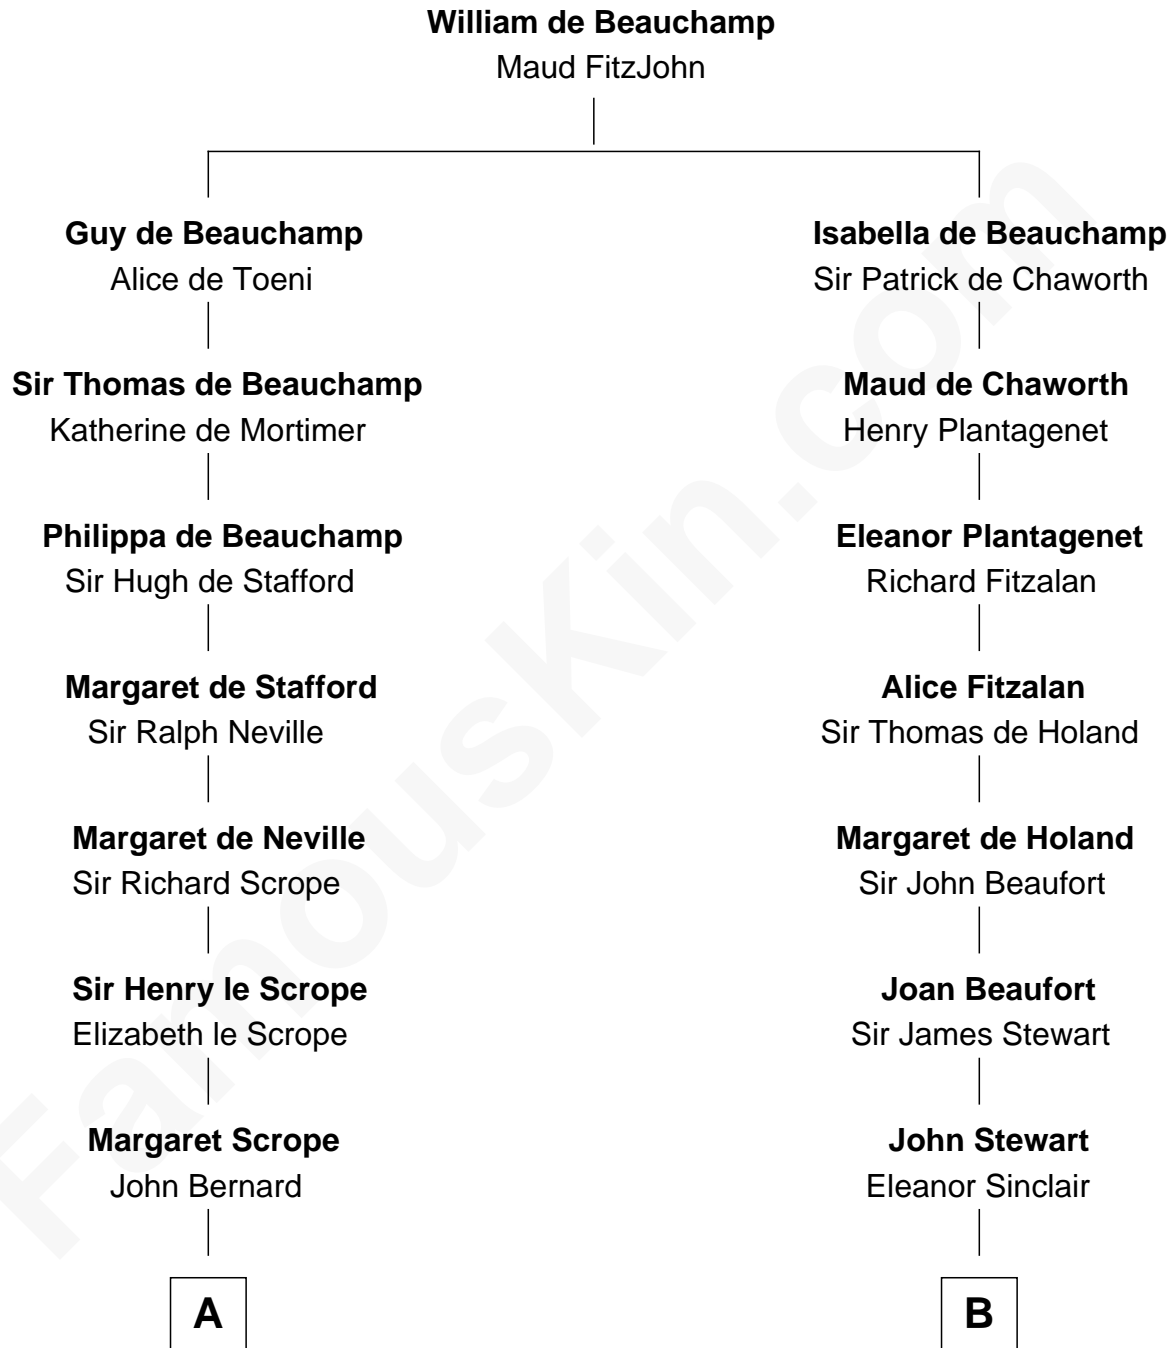

FamousKin.com

Relationship Chart of Benjamin Harrison V

Signer of the Declaration of Independence

15th cousin 4 times removed of

Theodore Roosevelt

26th U.S. President

C

|
James Stephens Bulloch

Martha Stewart

|
Martha Bulloch

Theodore Roosevelt

|
Theodore Roosevelt

26th U.S. President

FamousKin.com