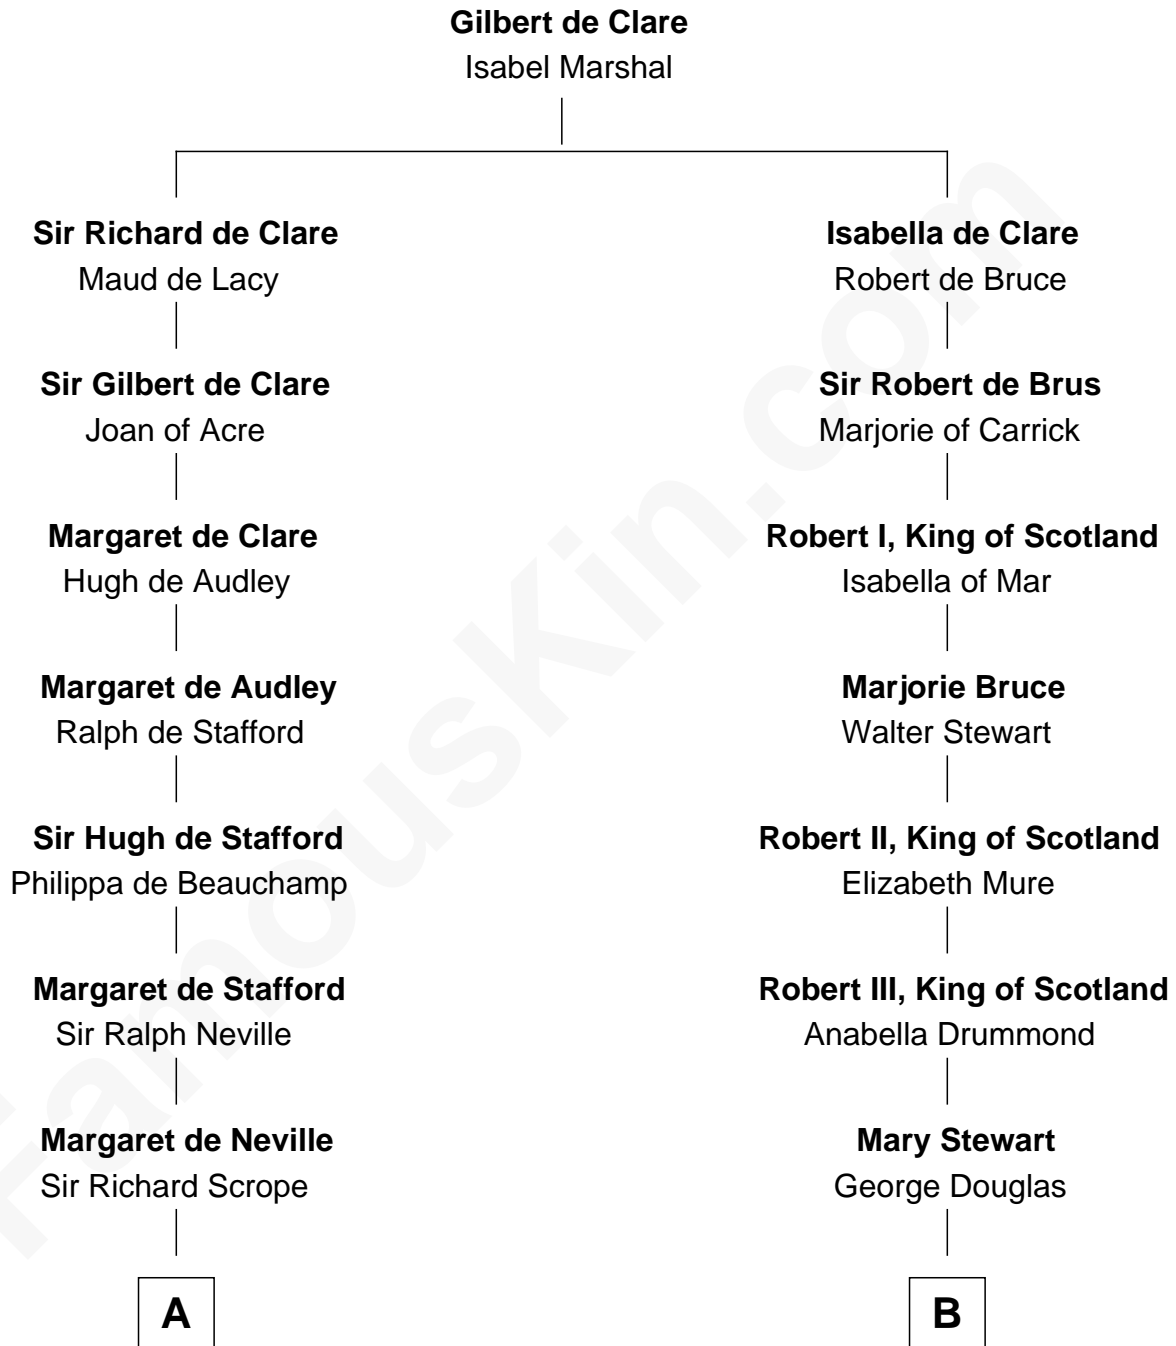

FamousKin.com

Relationship Chart of

Benjamin Harrison V

Signer of the Declaration of Independence

17th cousin 3 times removed of

Theodore Roosevelt

26th U.S. President

C

Anne Irvine

James Bulloch

James Stephens Bulloch

Martha Stewart

Martha Bulloch

Theodore Roosevelt

Theodore Roosevelt

26th U.S. President