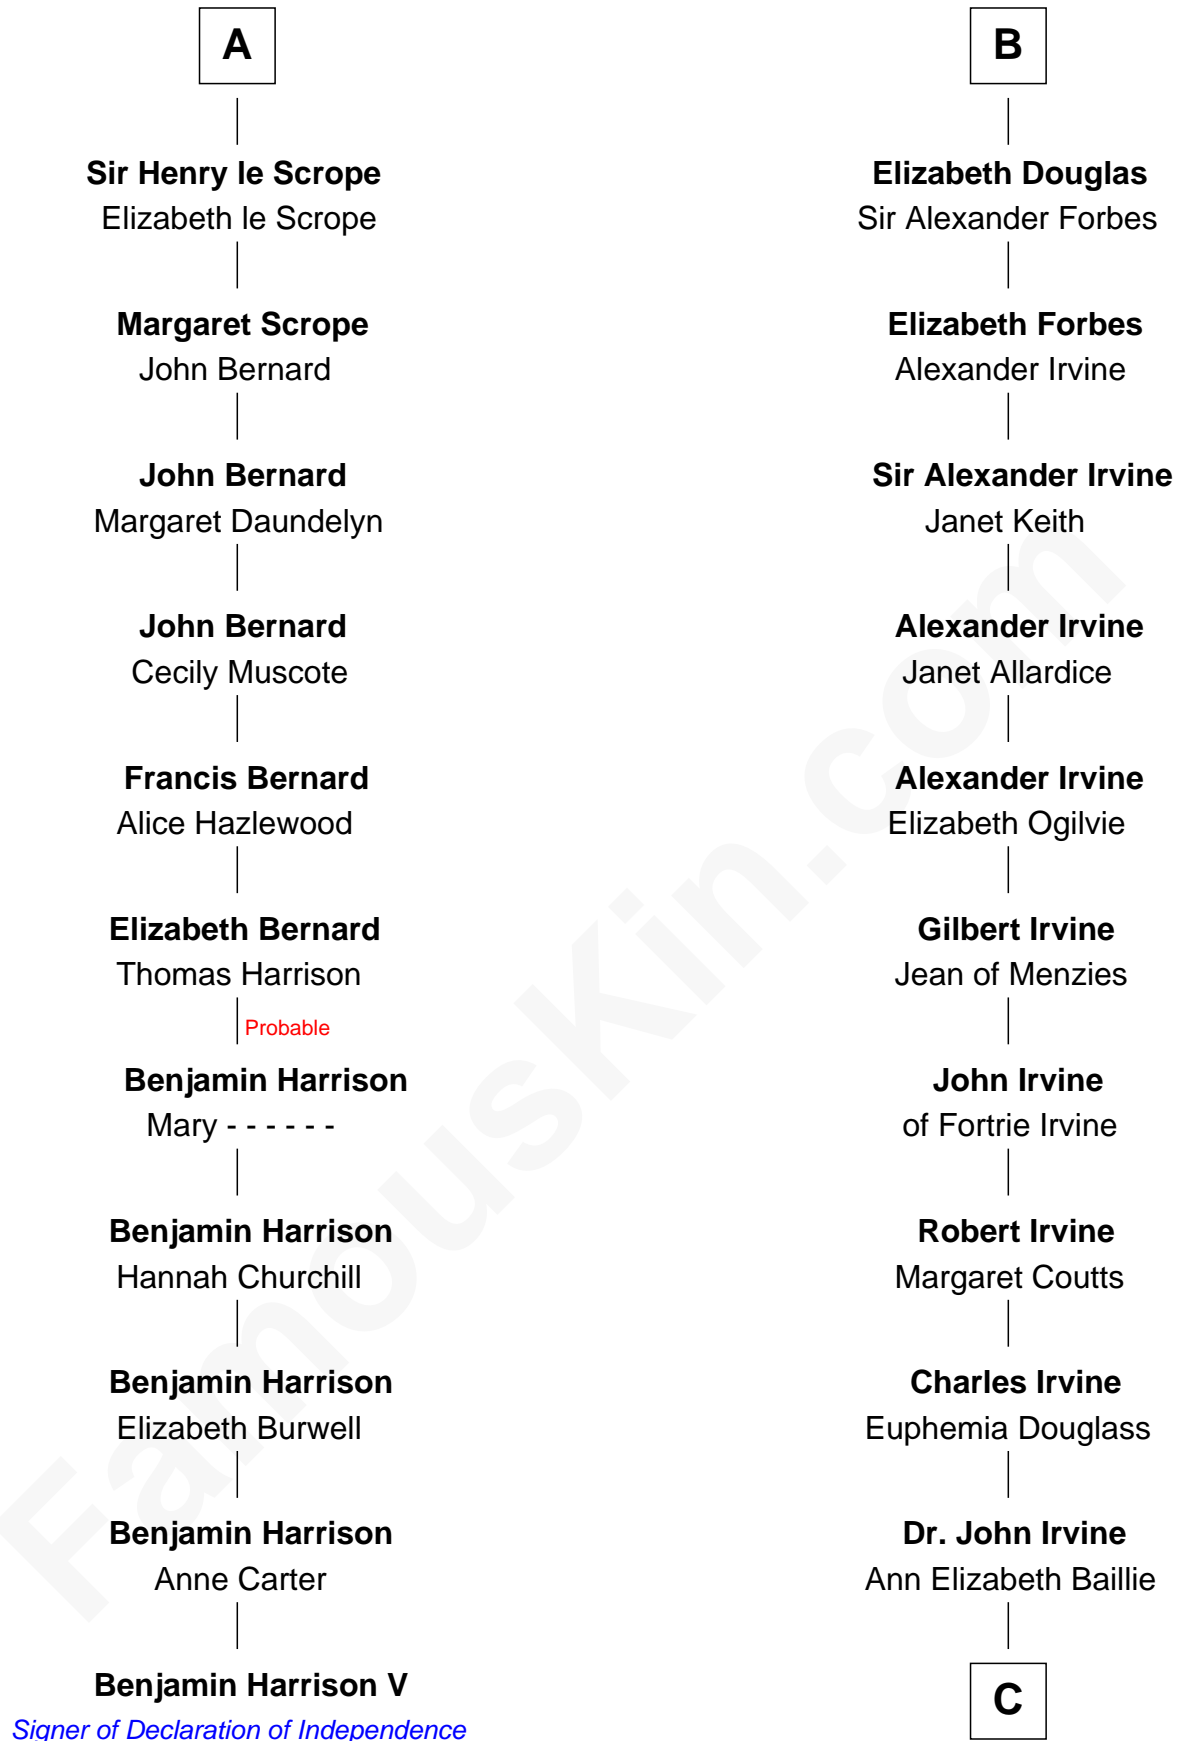

FamousKin.com

Relationship Chart of

Benjamin Harrison V

Signer of the Declaration of Independence

17th cousin 3 times removed of

Theodore Roosevelt

26th U.S. President

C

Anne Irvine

James Bulloch

James Stephens Bulloch

Martha Stewart

Martha Bulloch

Theodore Roosevelt

Theodore Roosevelt

26th U.S. President