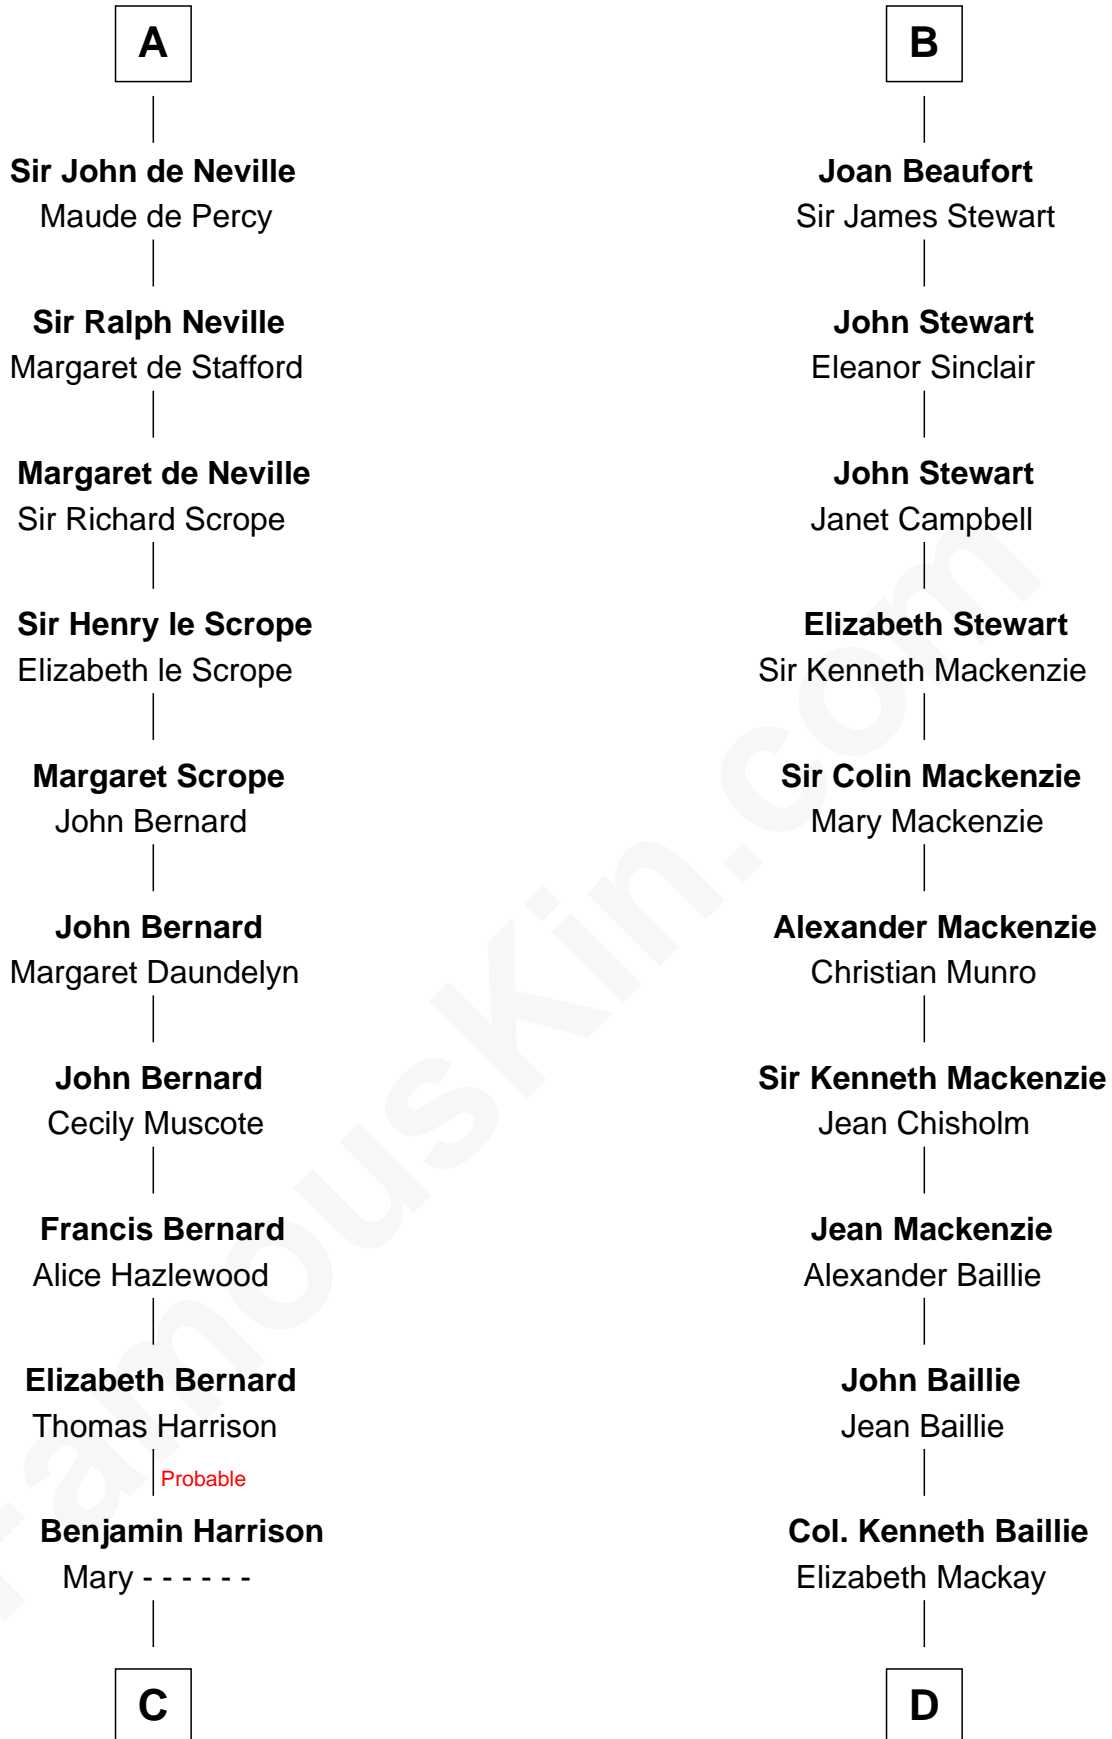

FamousKin.com

Relationship Chart of Benjamin Harrison V

Signer of the Declaration of Independence

20th cousin 1 time removed of

Theodore Roosevelt

26th U.S. President

Alfonso VIII of Castile

Eleanor of England

Richard Fitzalan

Alice Fitzalan

Sir Thomas de Holand

Margaret de Holand

Sir John Beaufort

B

C

Benjamin Harrison