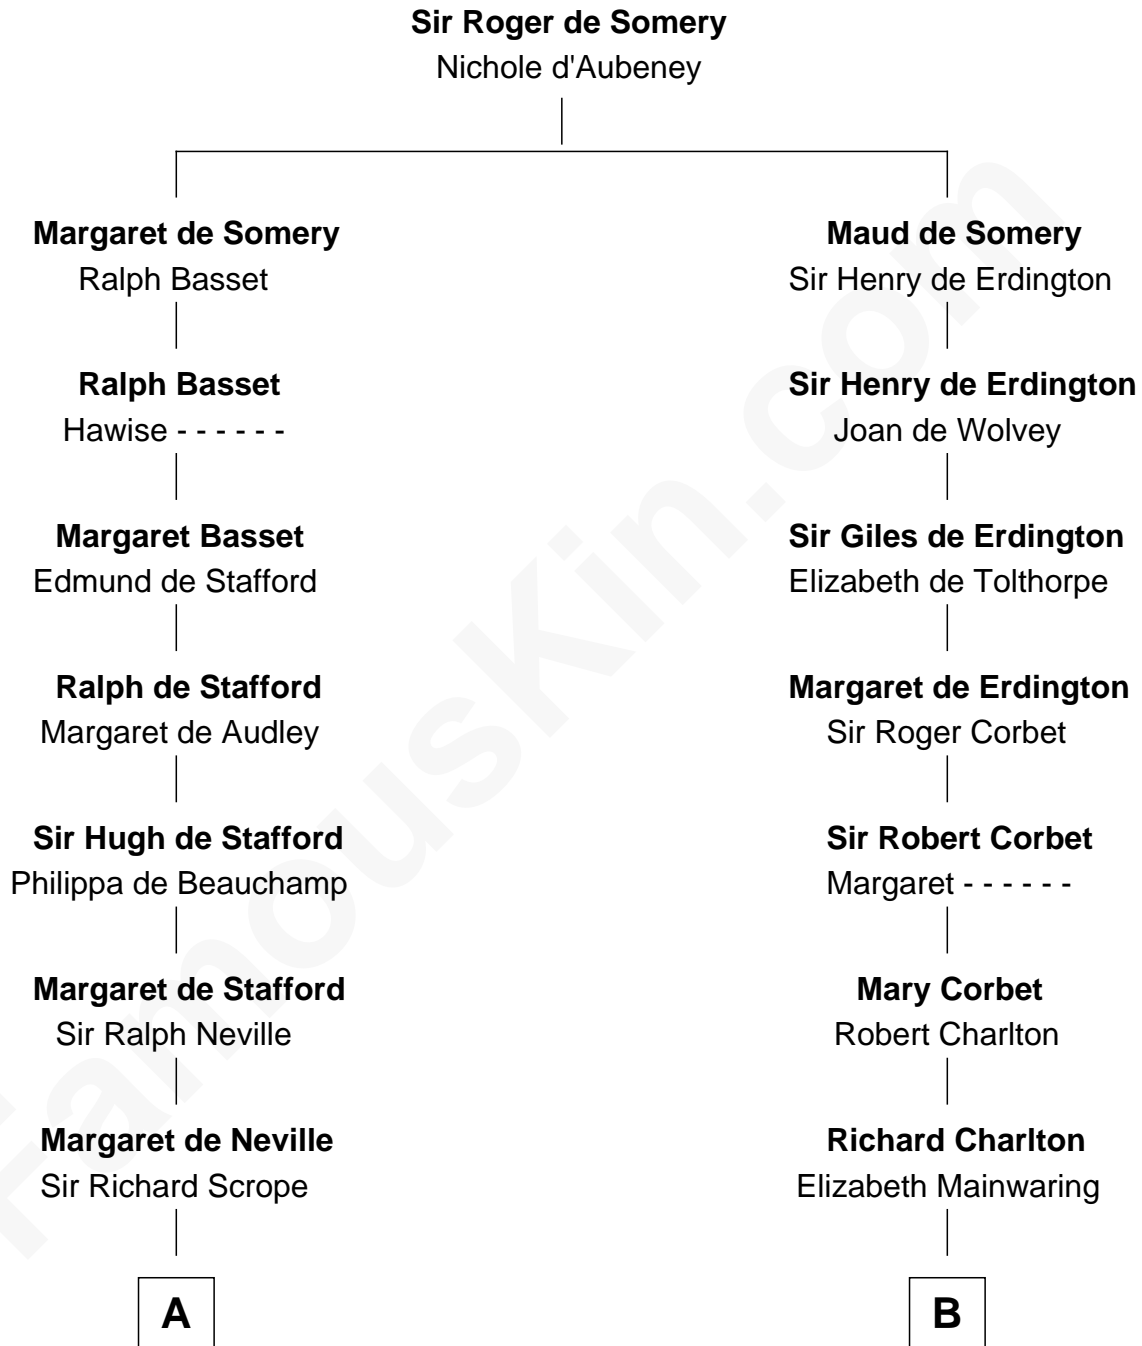

FamousKin.com

Relationship Chart of

Benjamin Harrison V

Signer of the Declaration of Independence

17th cousin 3 times removed of

Alice (Lee) Roosevelt

First Wife of President Theodore Roosevelt