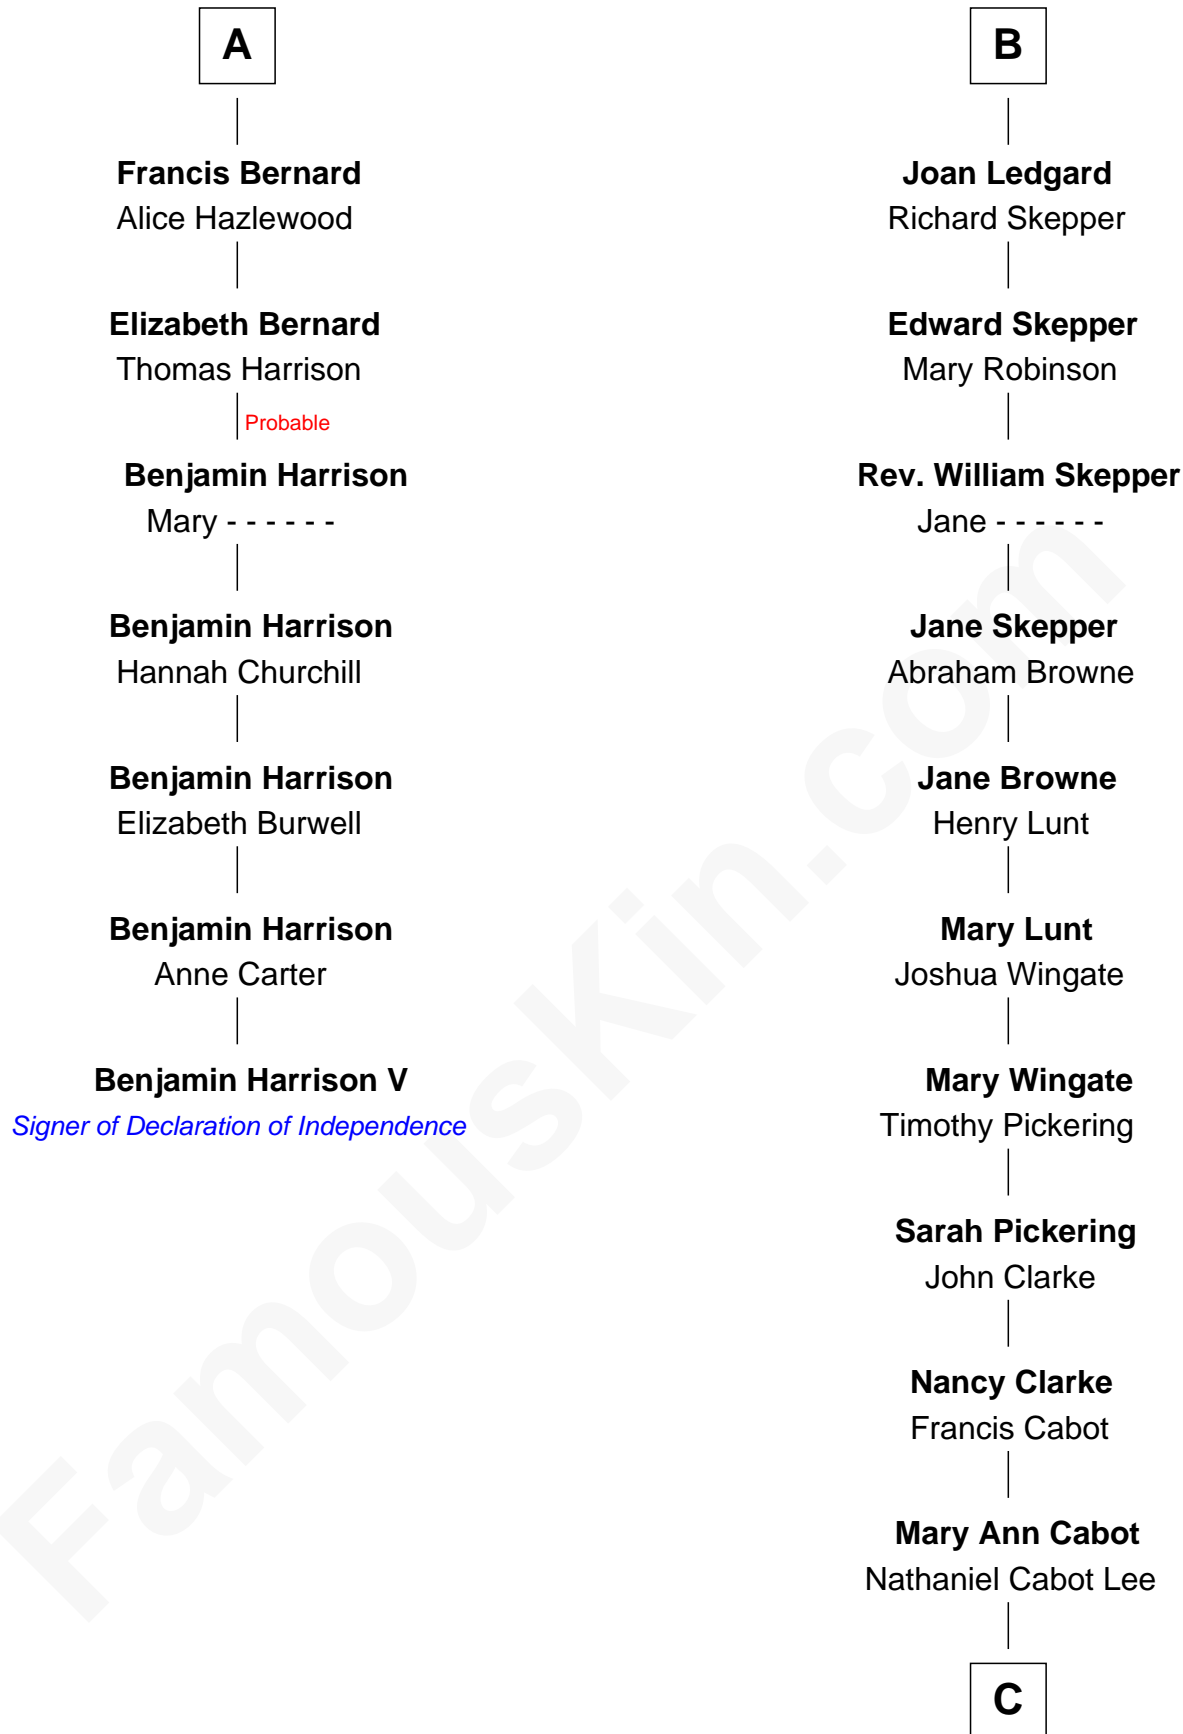

FamousKin.com

Relationship Chart of

Benjamin Harrison V

Signer of the Declaration of Independence

13th cousin 6 times removed of

Alice (Lee) Roosevelt

First Wife of President Theodore Roosevelt

Sir Ralph de Neville

Alice de Audley

C

John Clarke Lee
Harriet Paine Rose

George Cabot Lee
Caroline Watts Haskell

Alice (Lee) Roosevelt
Wife of President Theodore Roosevelt

FamousKin.com